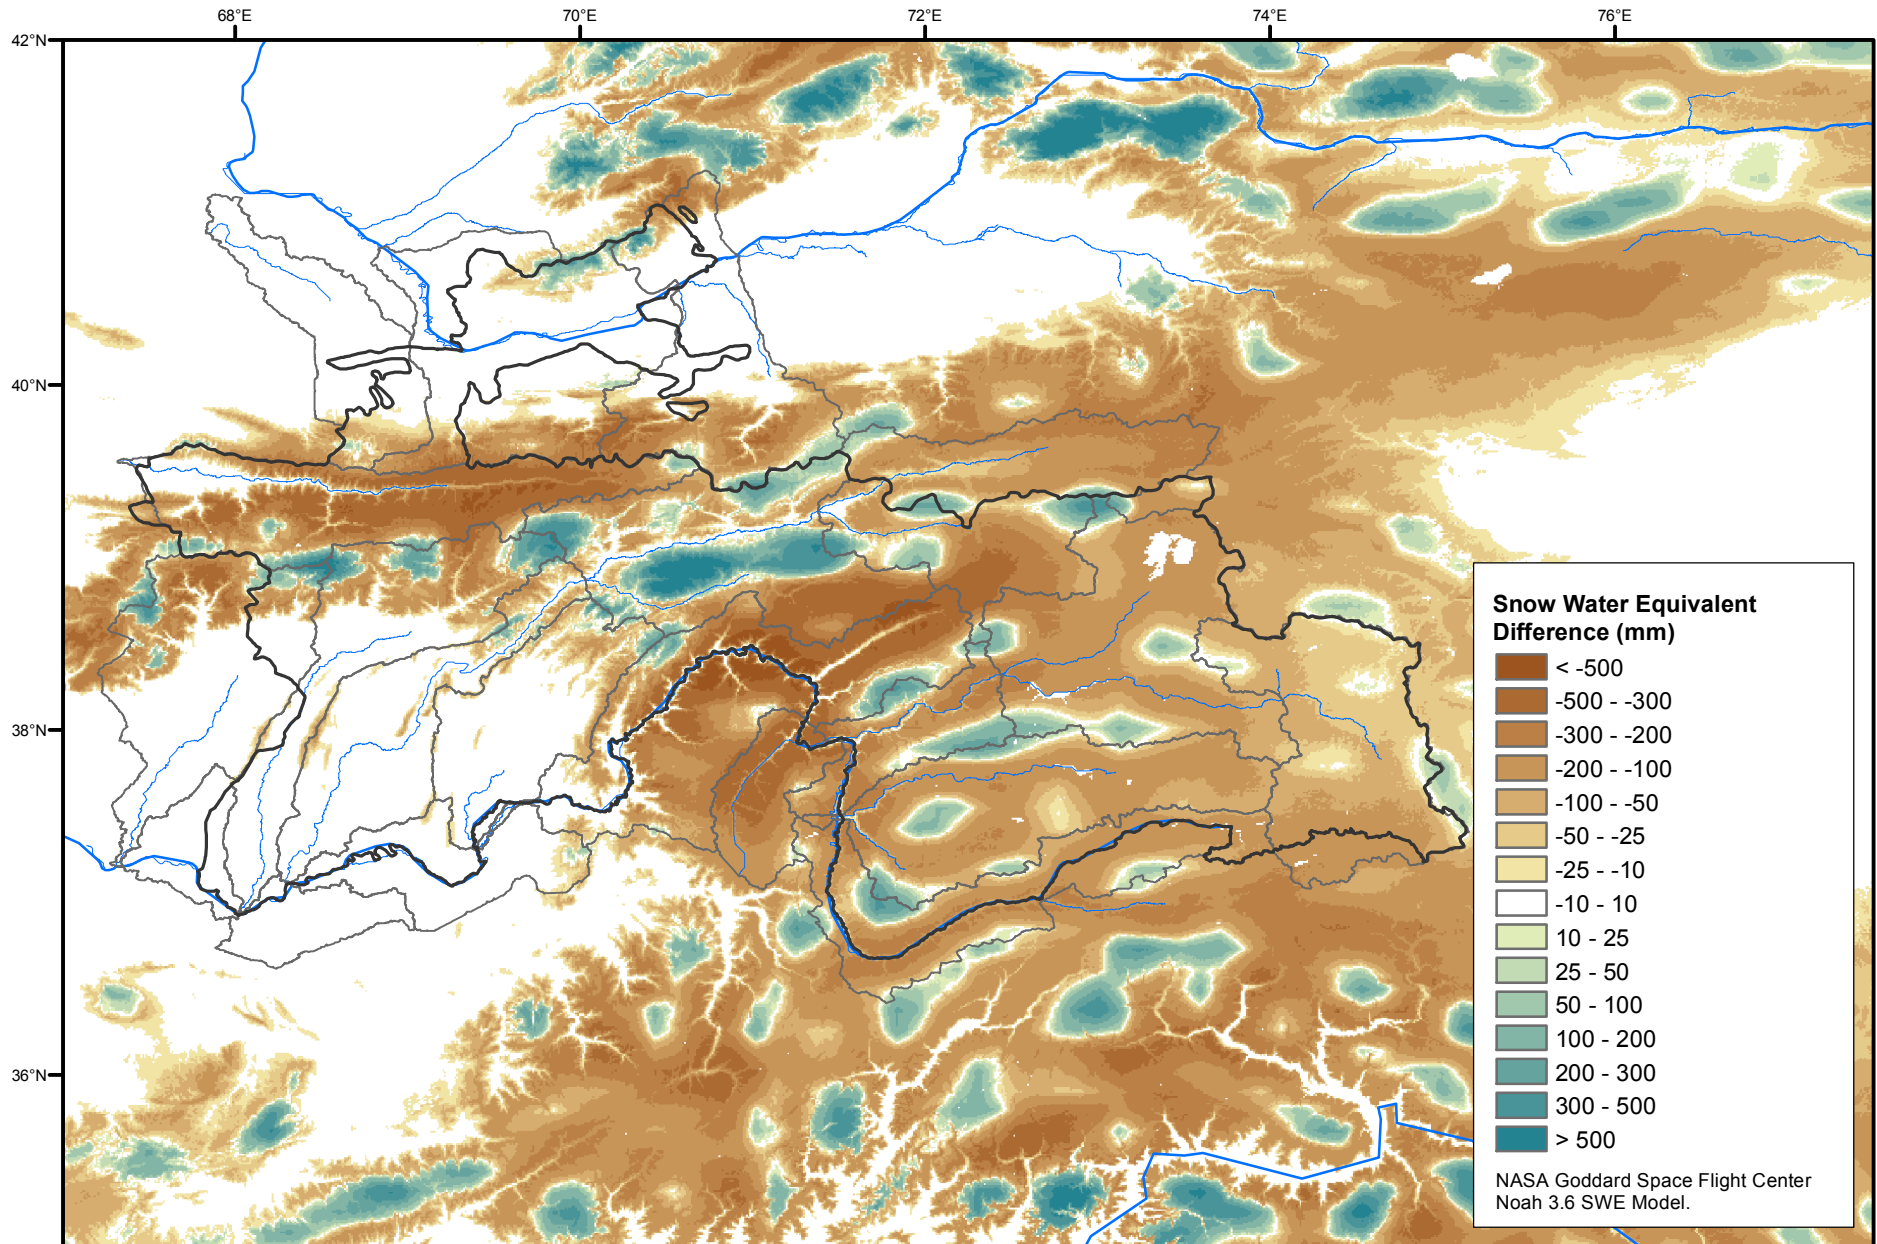

# Daily Snow Water Equivalent Difference Anomaly

March 01, 2016 minus Average (2002-2016)

Map created by USGS/EROS