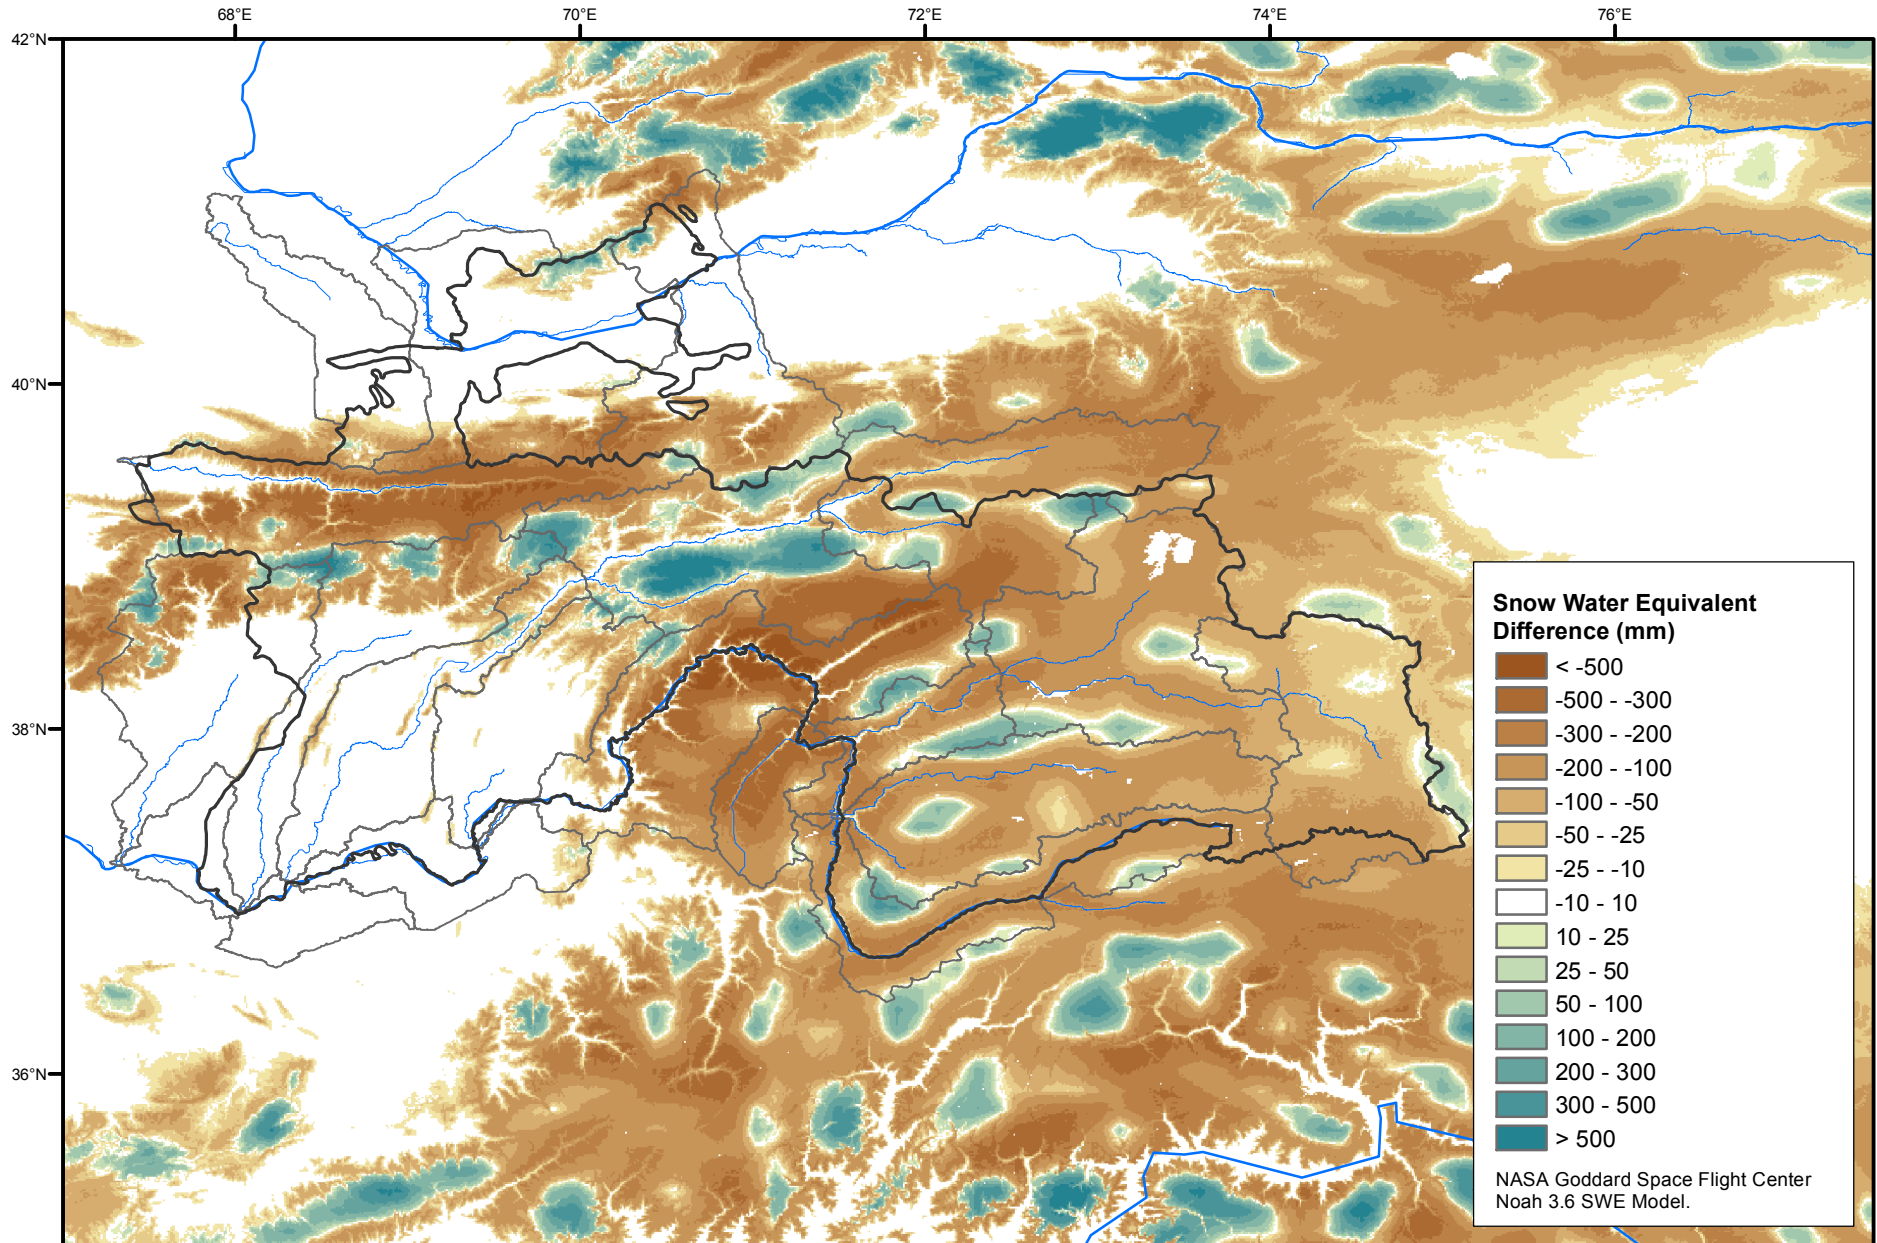

# Daily Snow Water Equivalent Difference Anomaly

March 03, 2016 minus Average (2002-2016)

Map created by USGS/EROS