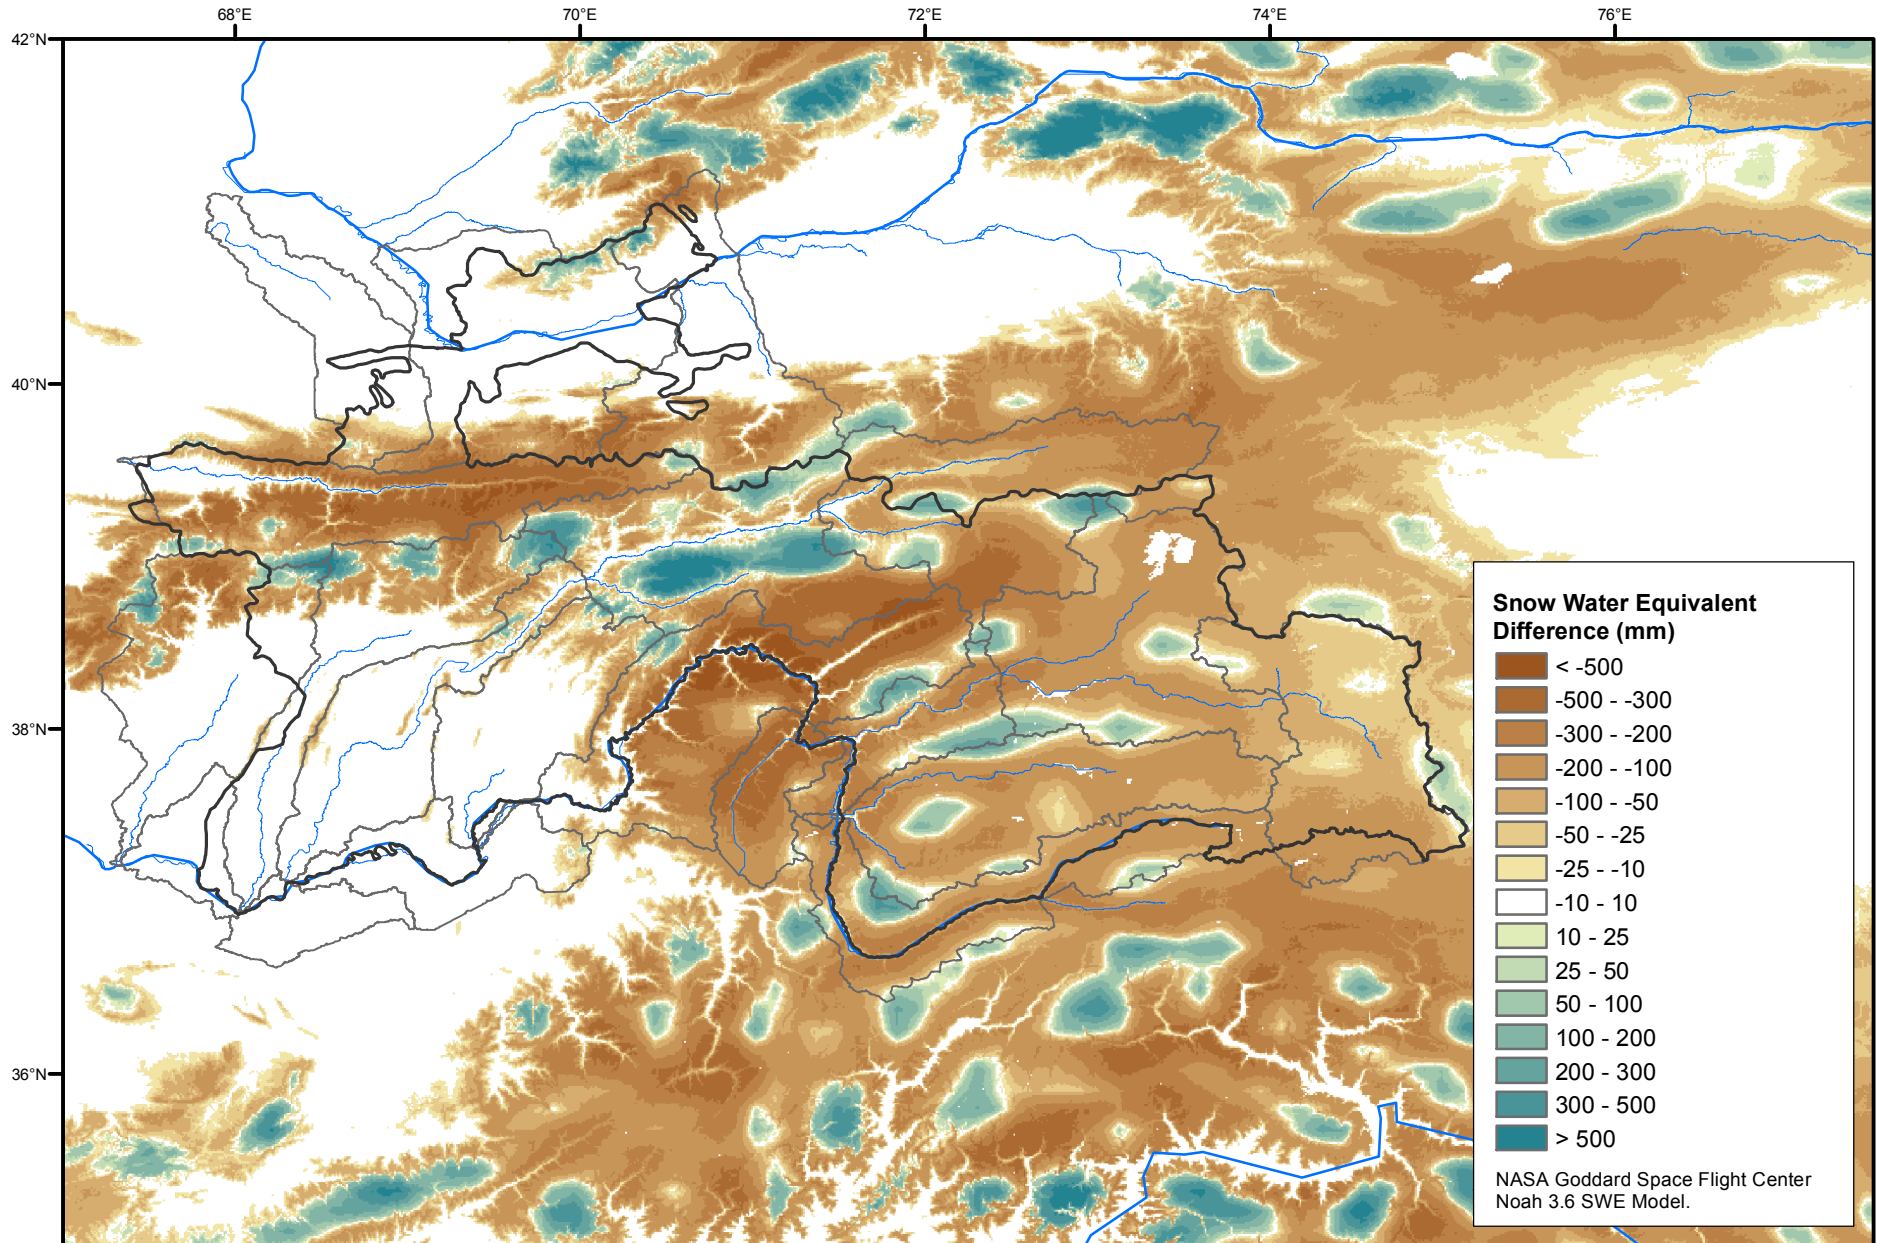

Daily Snow Water Equivalent Difference Anomaly

March 04, 2016 minus Average (2002-2016)

Map created by USGS/EROS