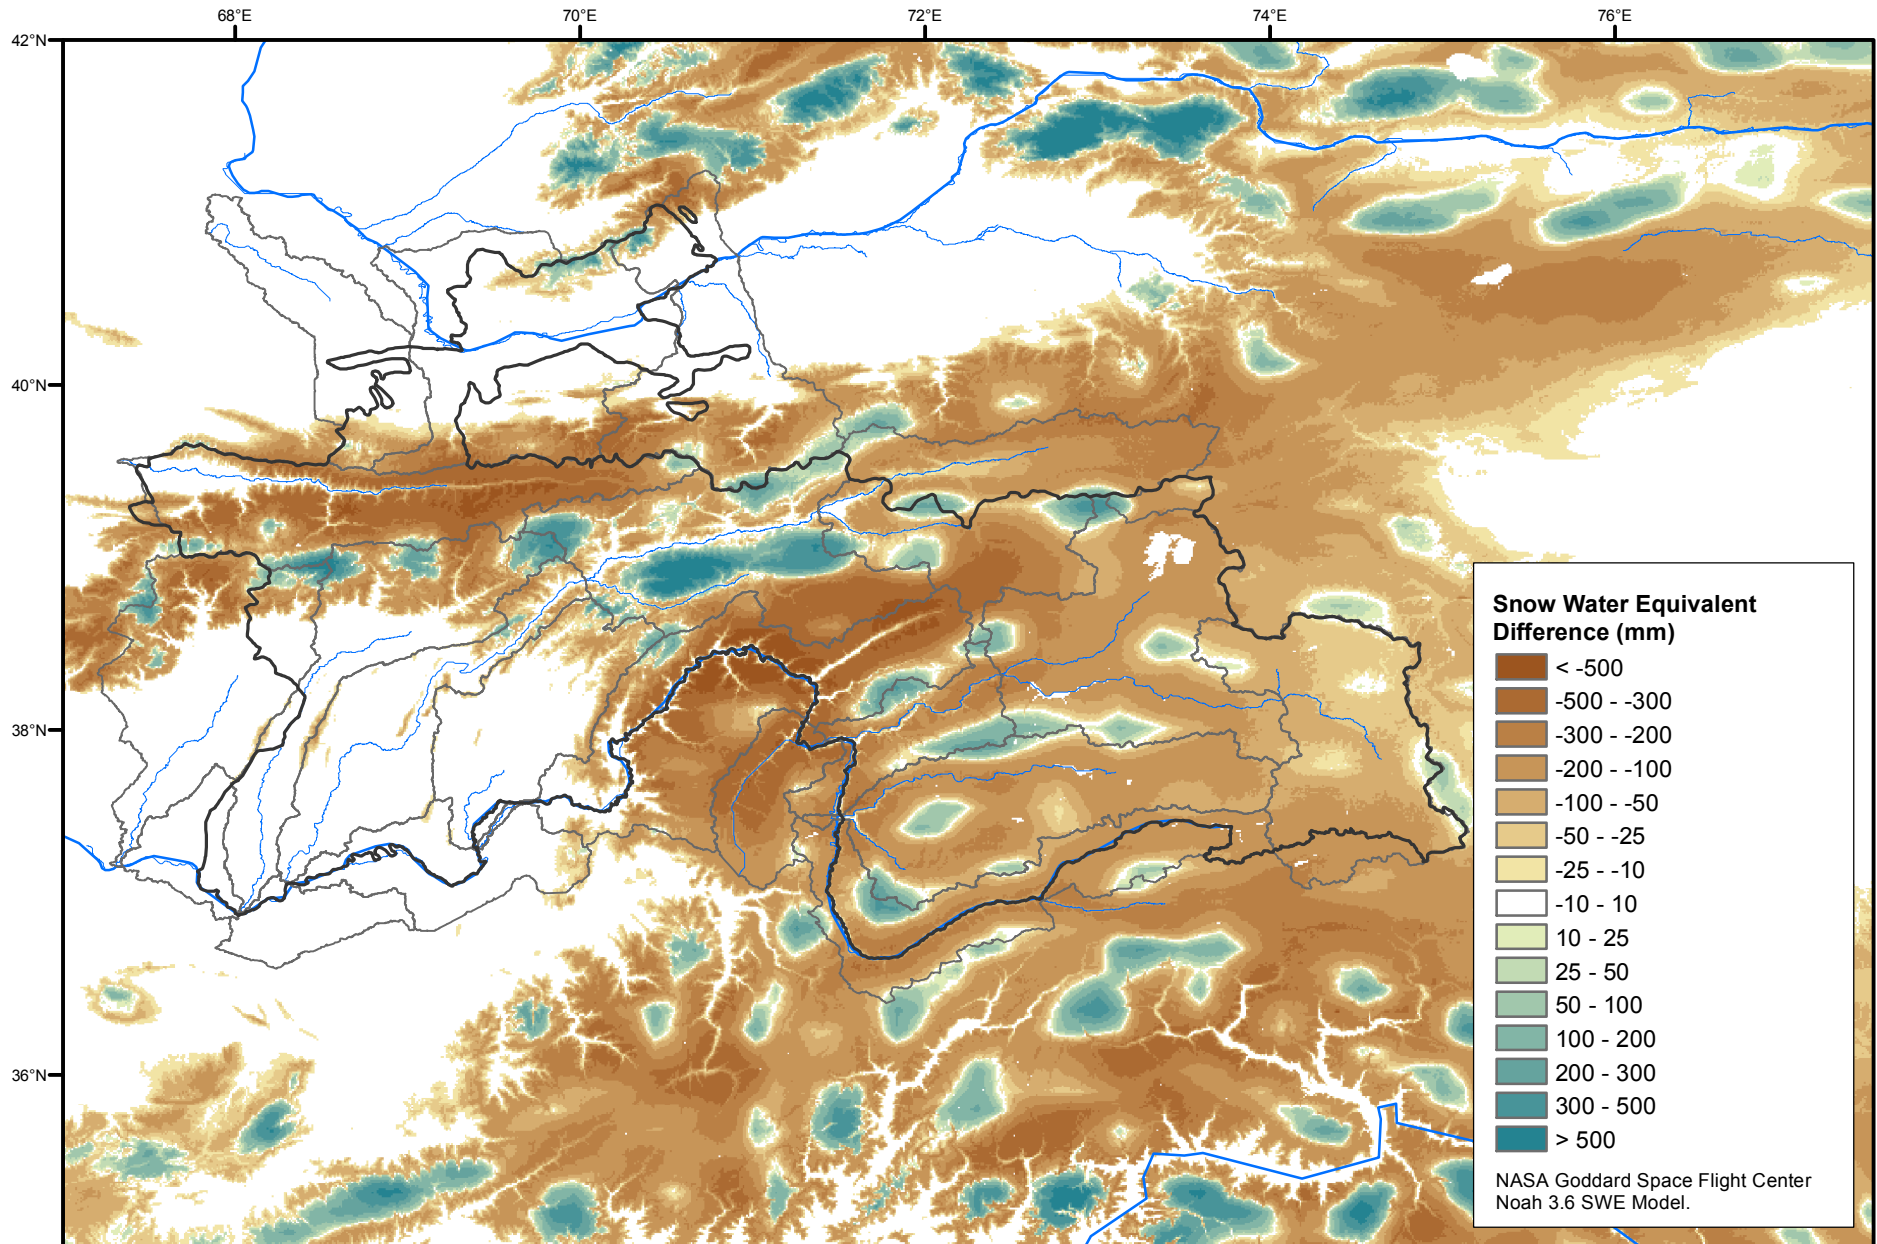

# Daily Snow Water Equivalent Difference Anomaly

March 05, 2016 minus Average (2002-2016)

Map created by USGS/EROS