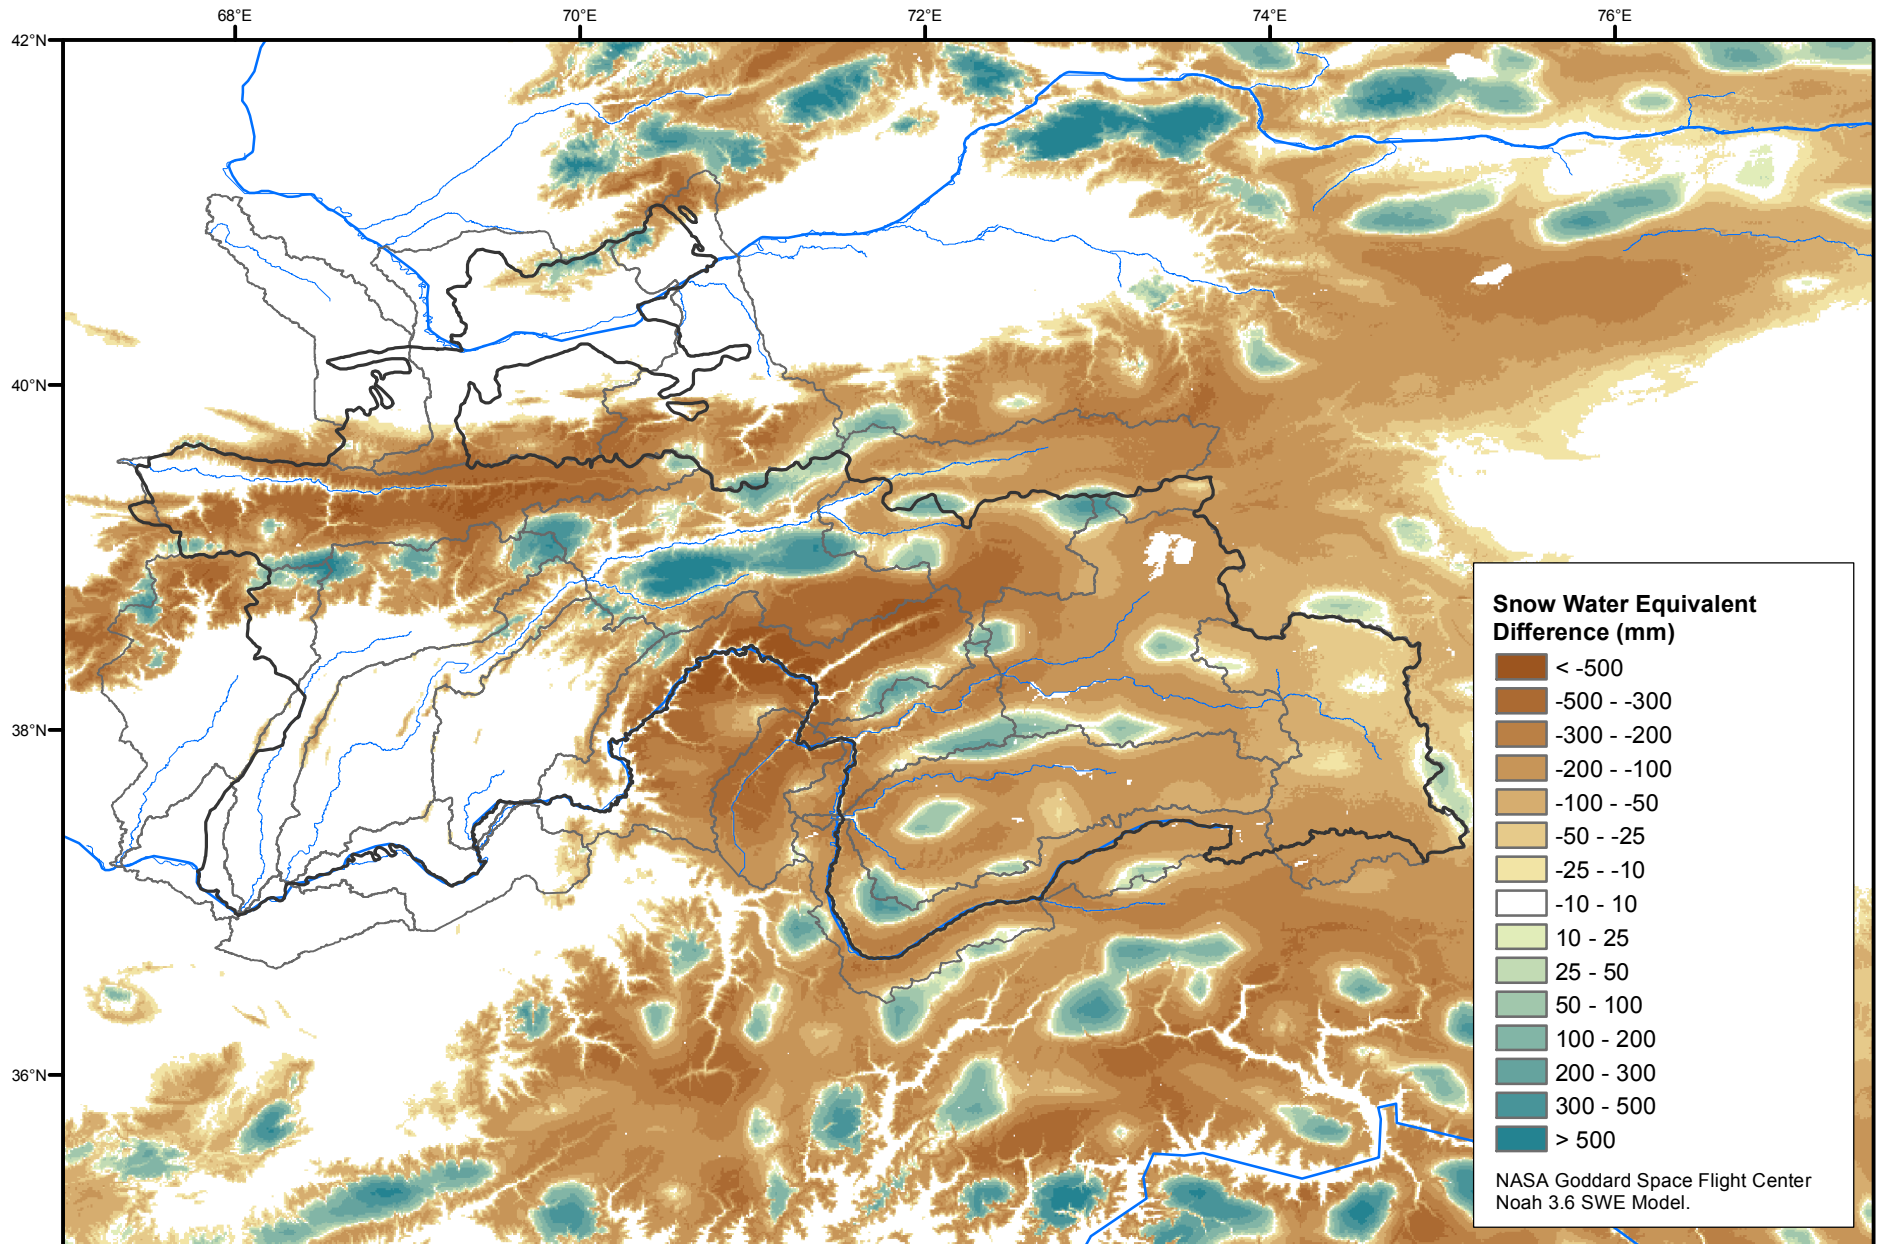

Daily Snow Water Equivalent Difference Anomaly

March 06, 2016 minus Average (2002-2016)

Map created by USGS/EROS