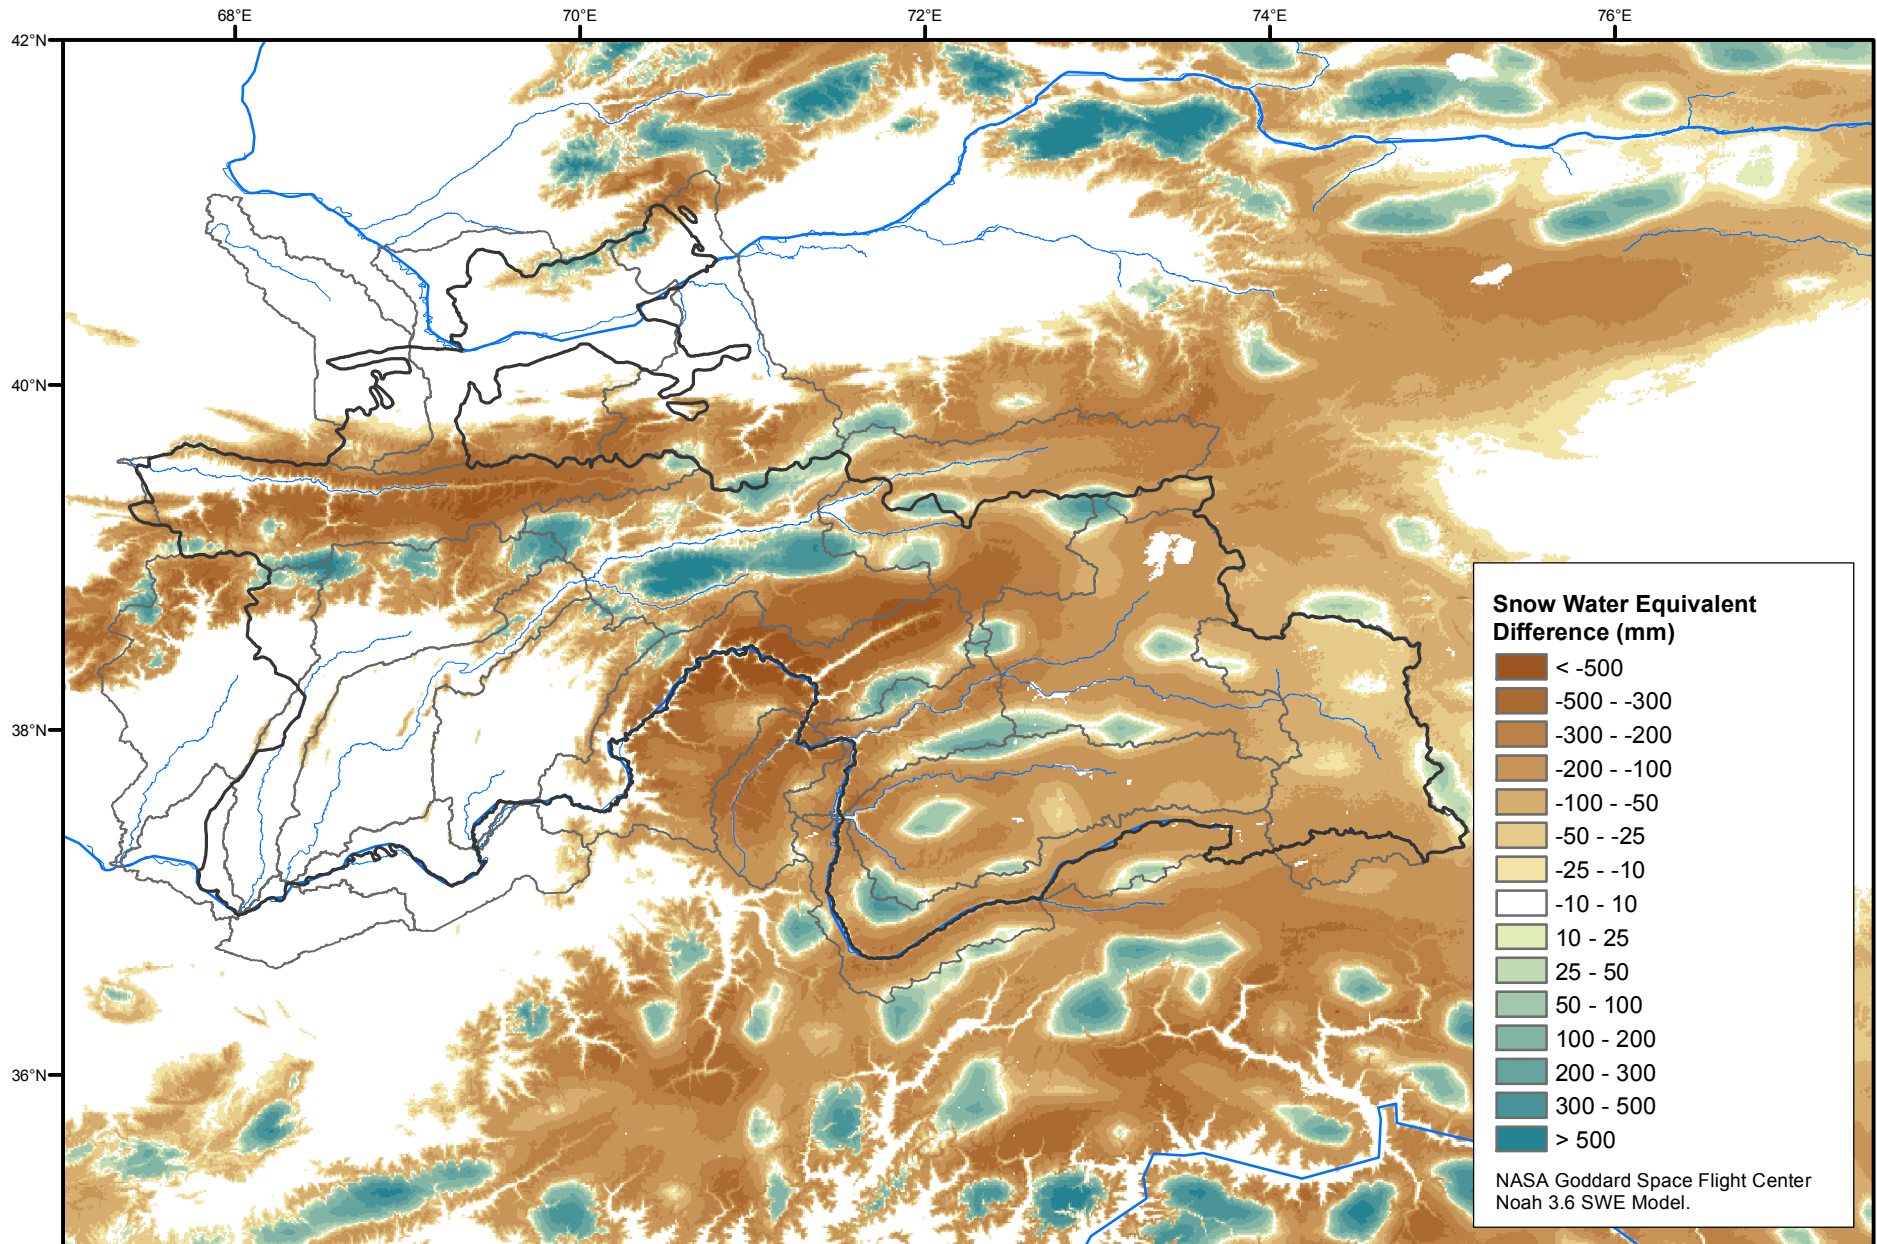

Daily Snow Water Equivalent Difference Anomaly

March 07, 2016 minus Average (2002-2016)

Map created by USGS/EROS