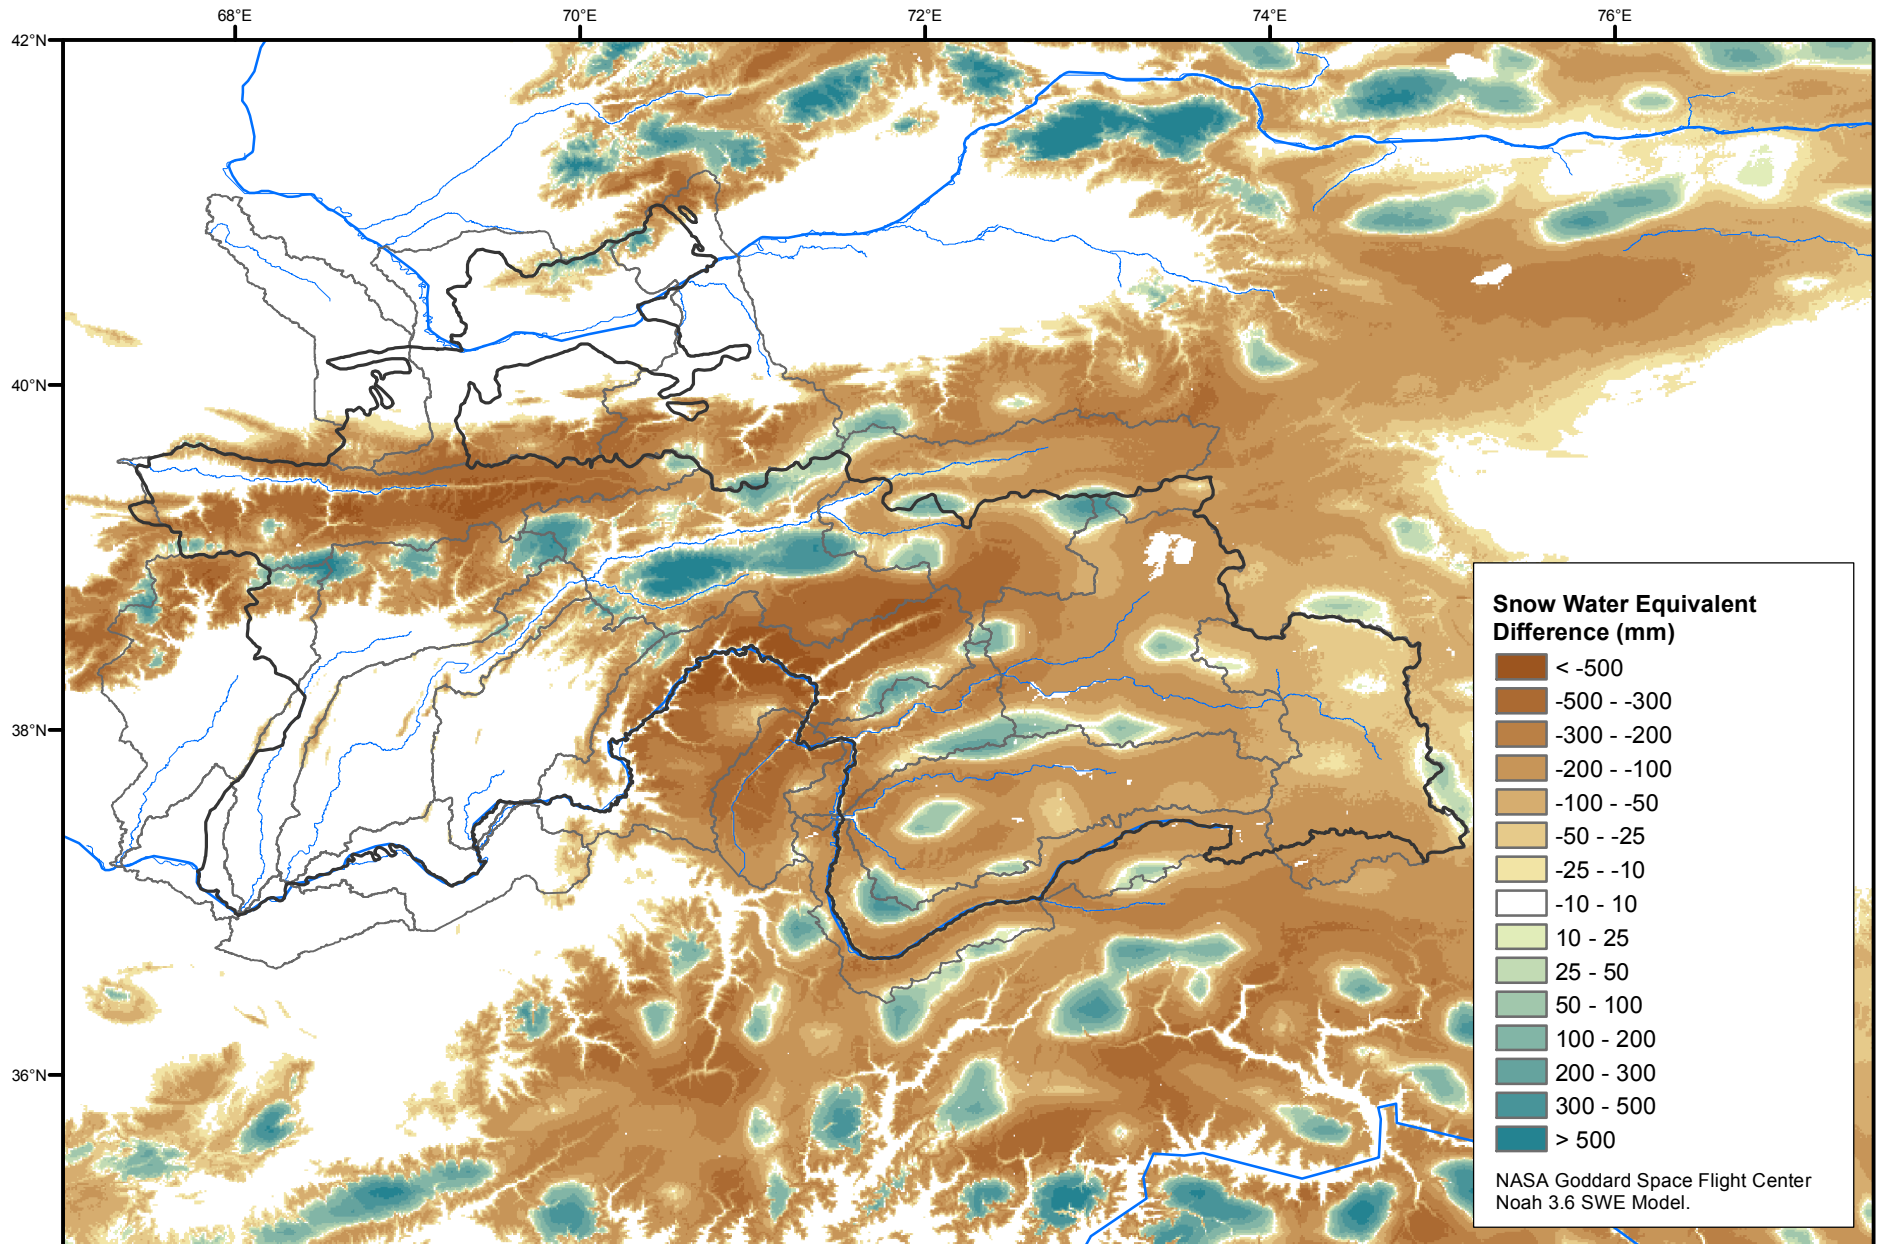

# Daily Snow Water Equivalent Difference Anomaly

March 08, 2016 minus Average (2002-2016)

Map created by USGS/EROS