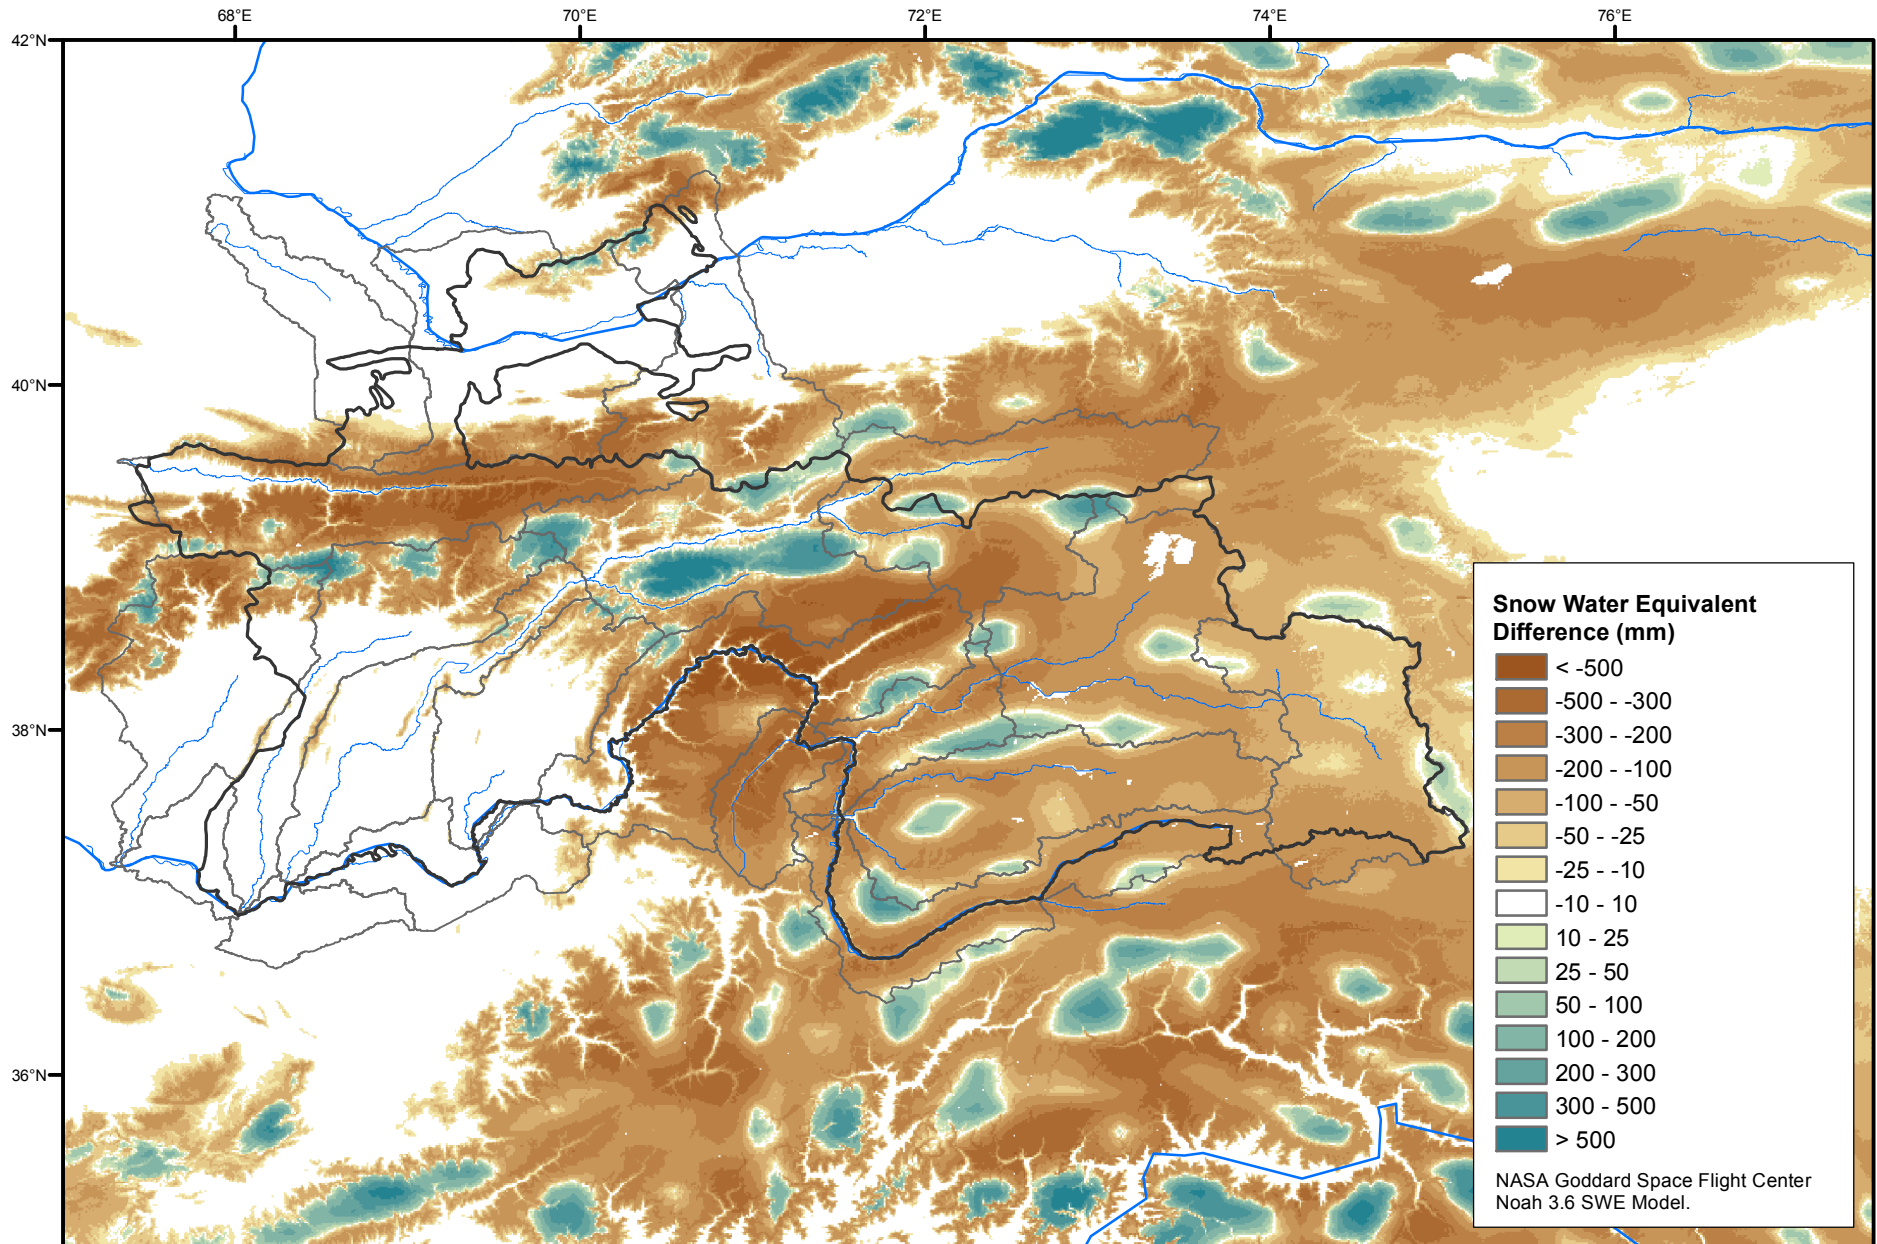

Daily Snow Water Equivalent Difference Anomaly

March 09, 2016 minus Average (2002-2016)

Map created by USGS/EROS