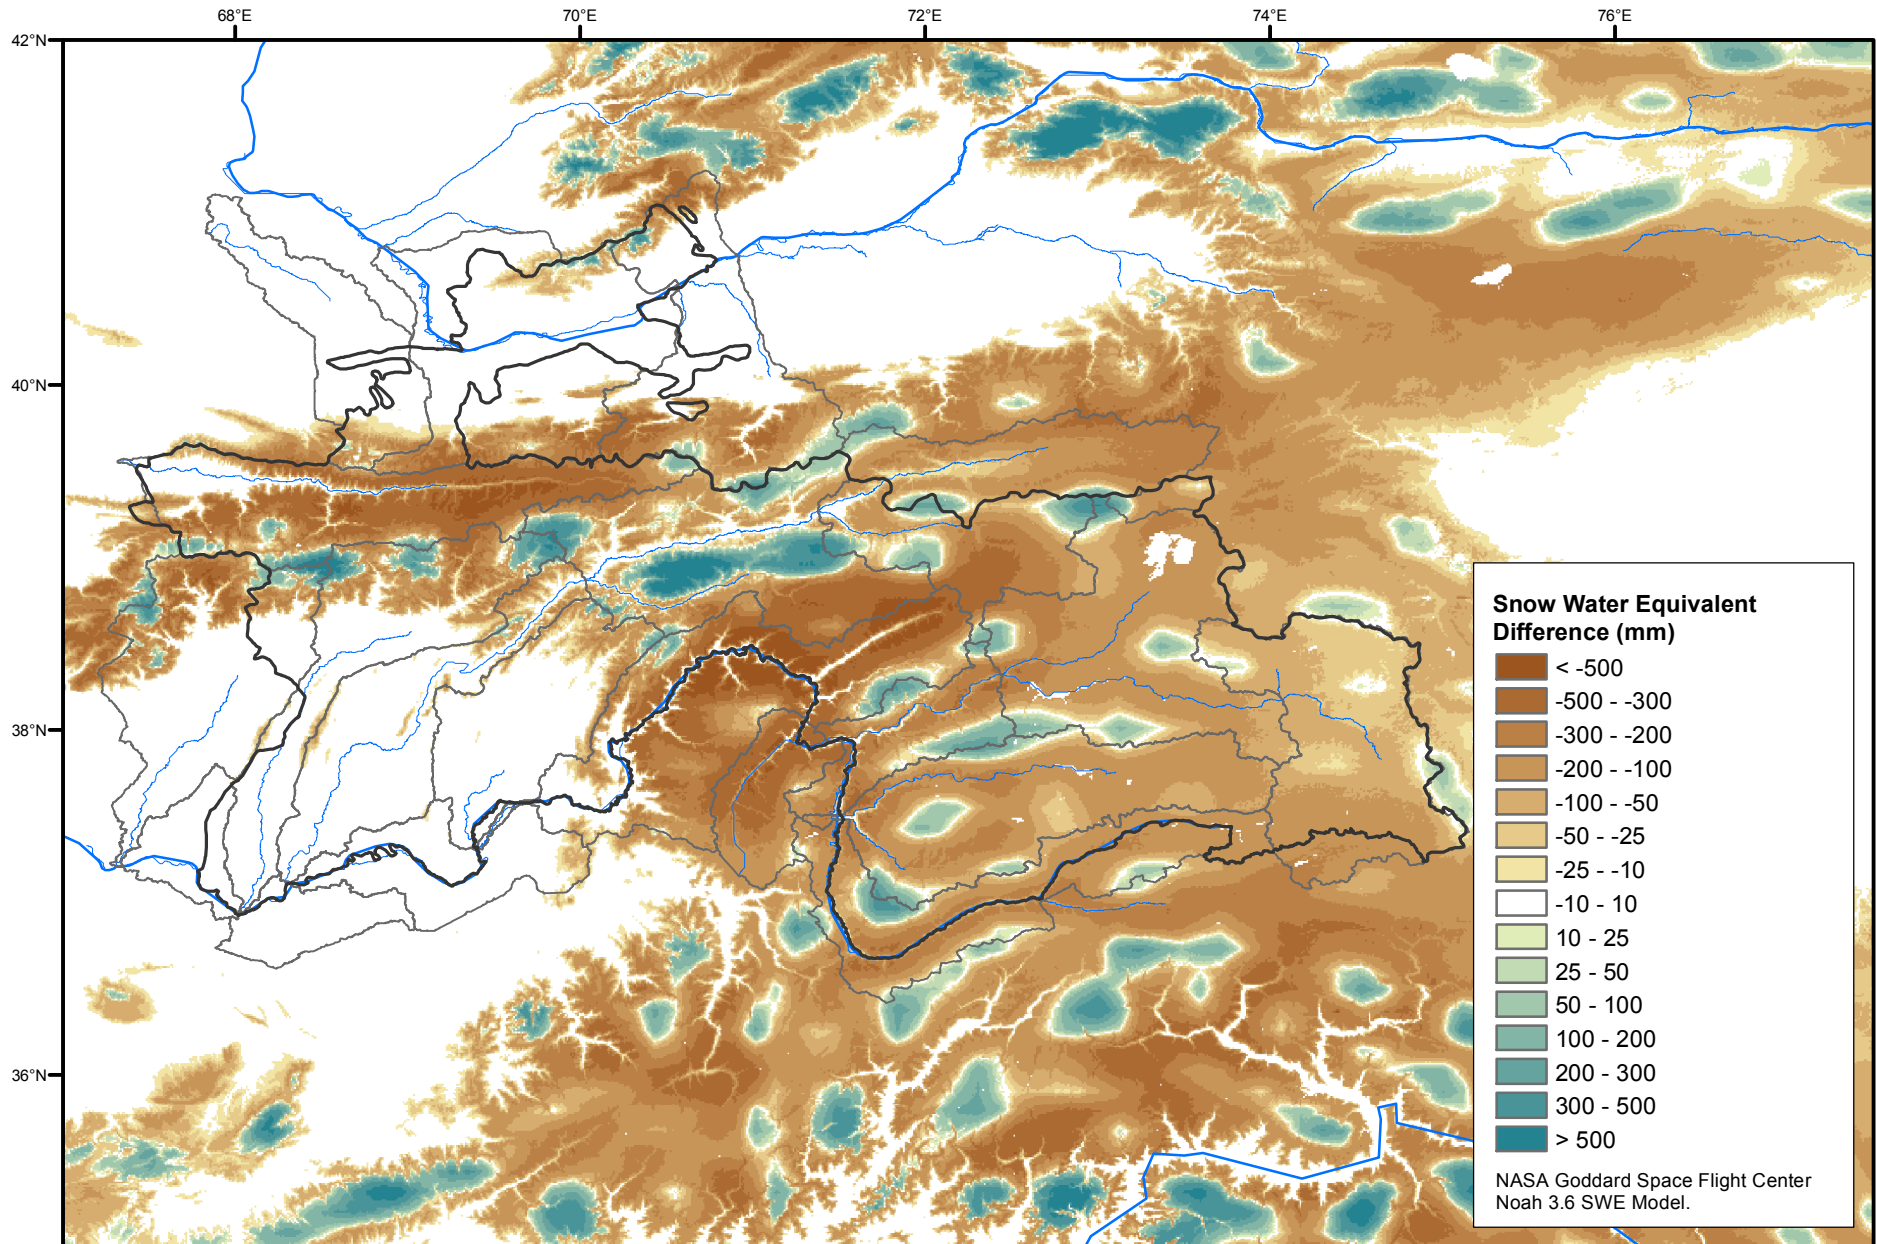

Daily Snow Water Equivalent Difference Anomaly

March 12, 2016 minus Average (2002-2016)

Map created by USGS/EROS