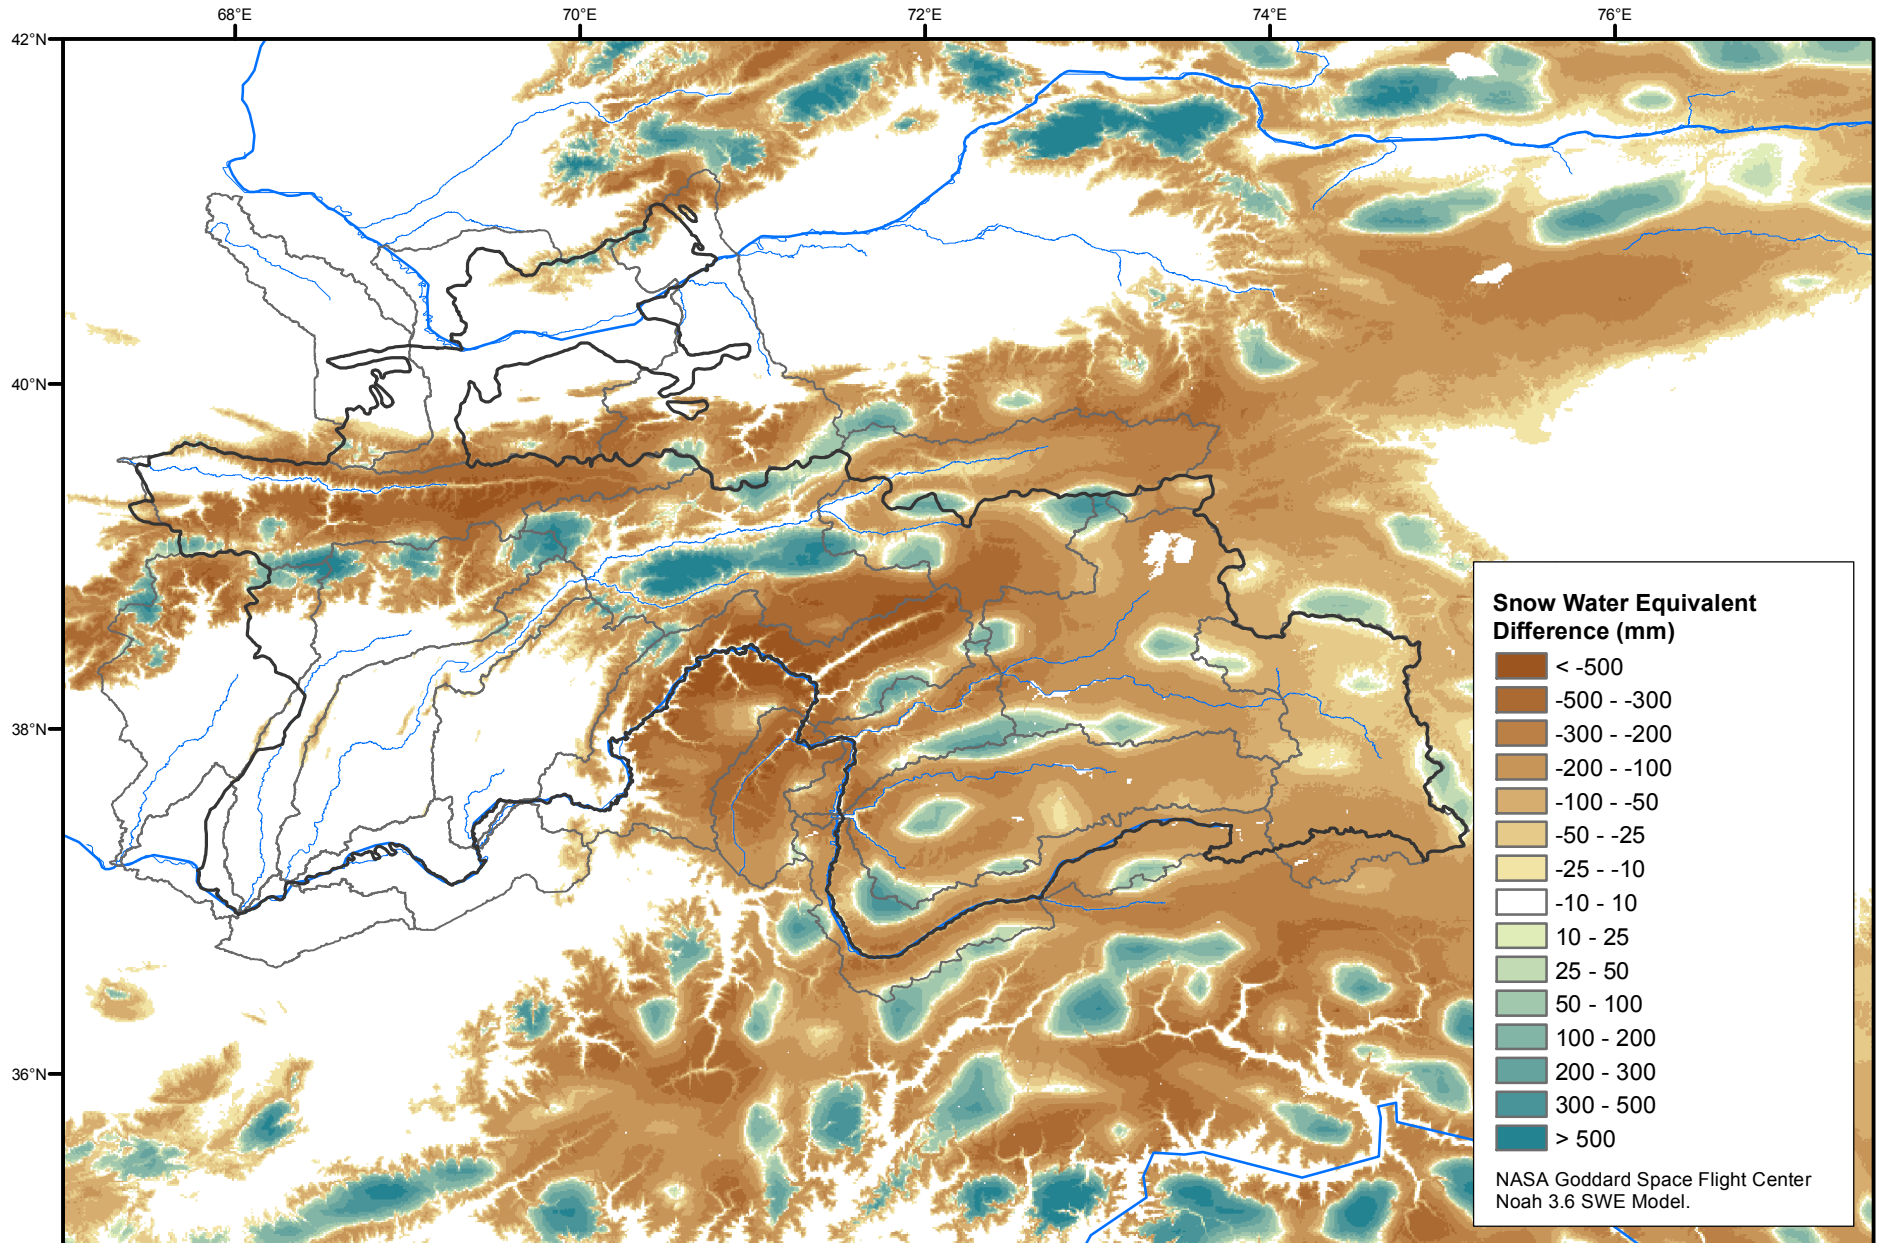

# Daily Snow Water Equivalent Difference Anomaly

March 16, 2016 minus Average (2002-2016)

Map created by USGS/EROS