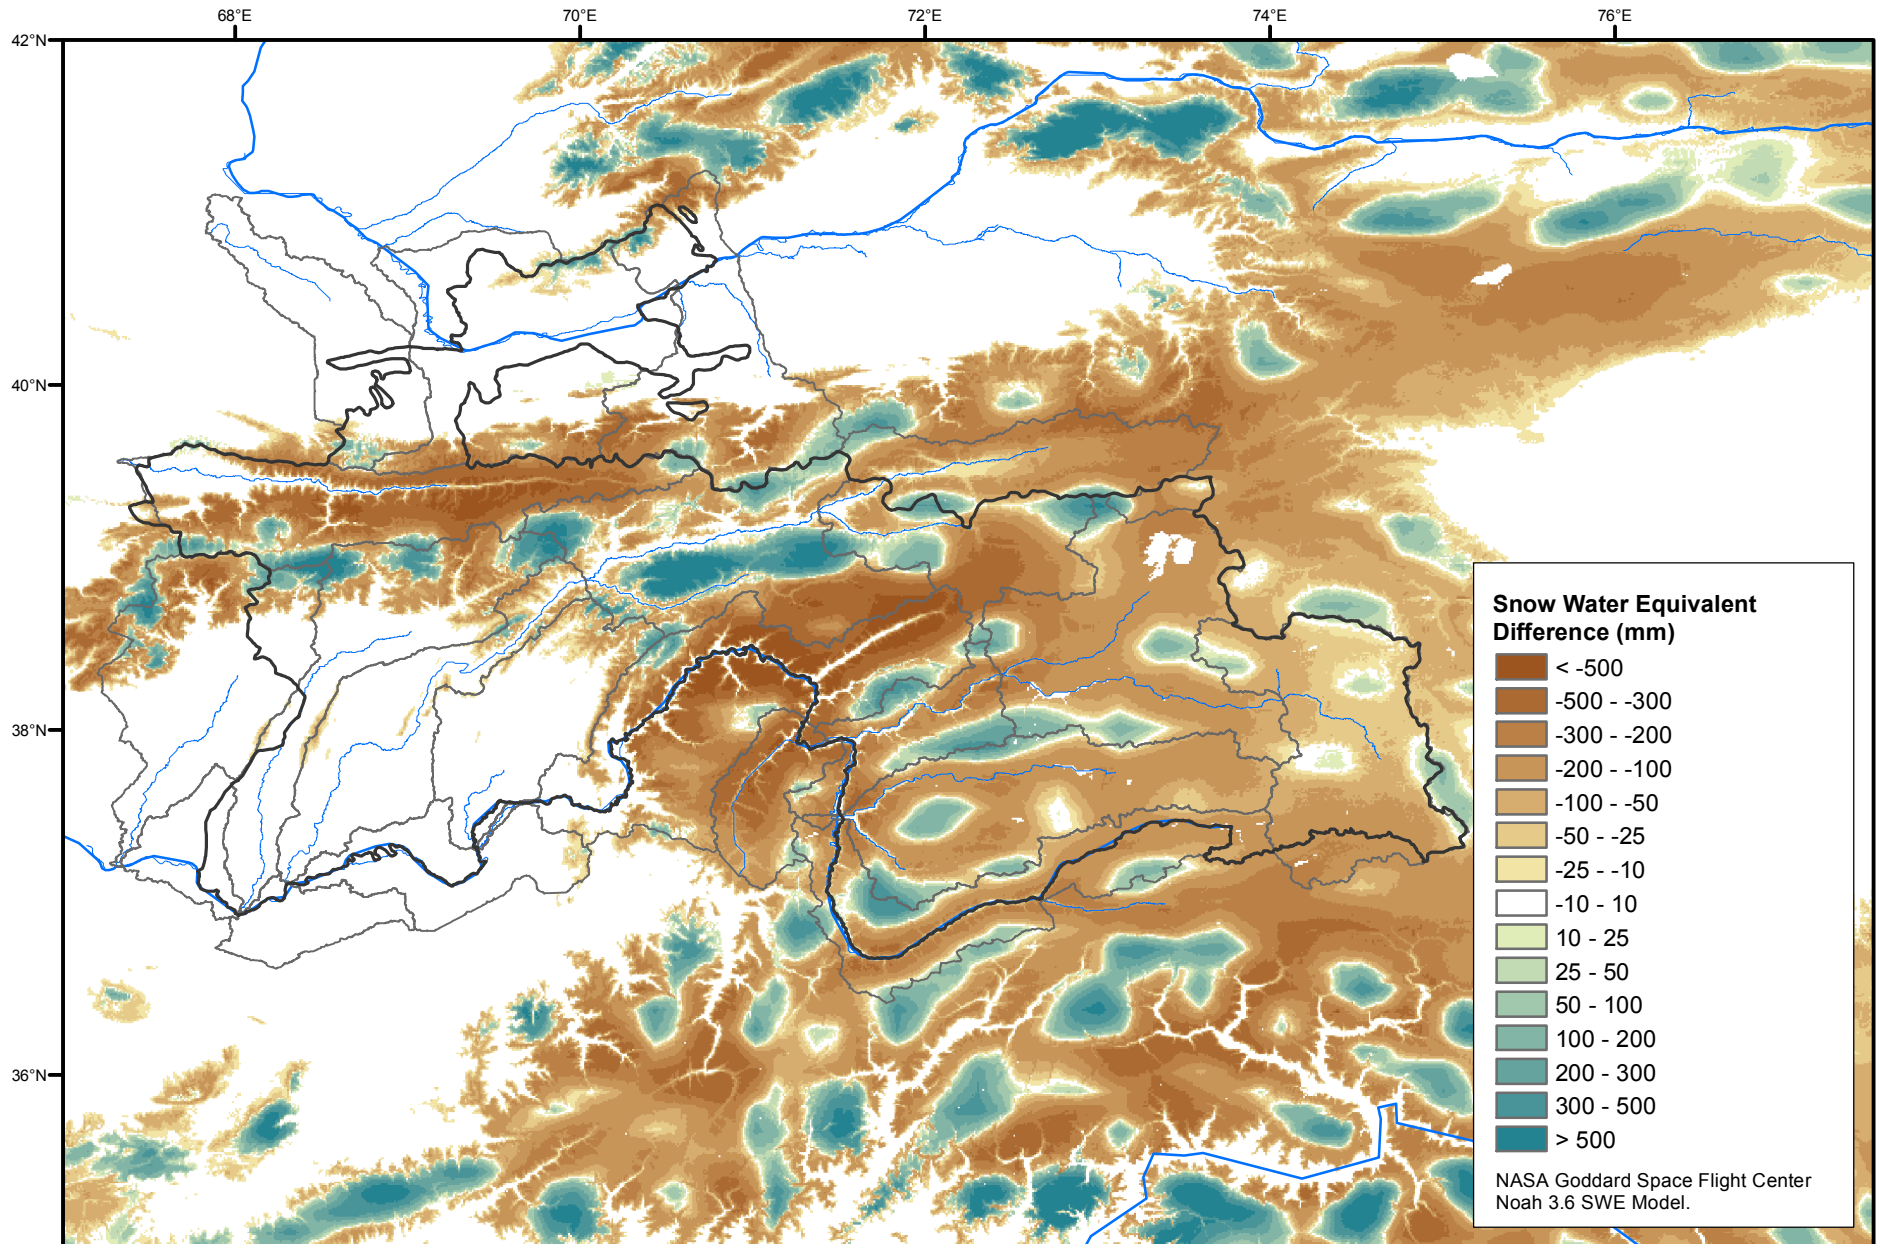

# Daily Snow Water Equivalent Difference Anomaly

March 21, 2016 minus Average (2002-2016)

Map created by USGS/EROS