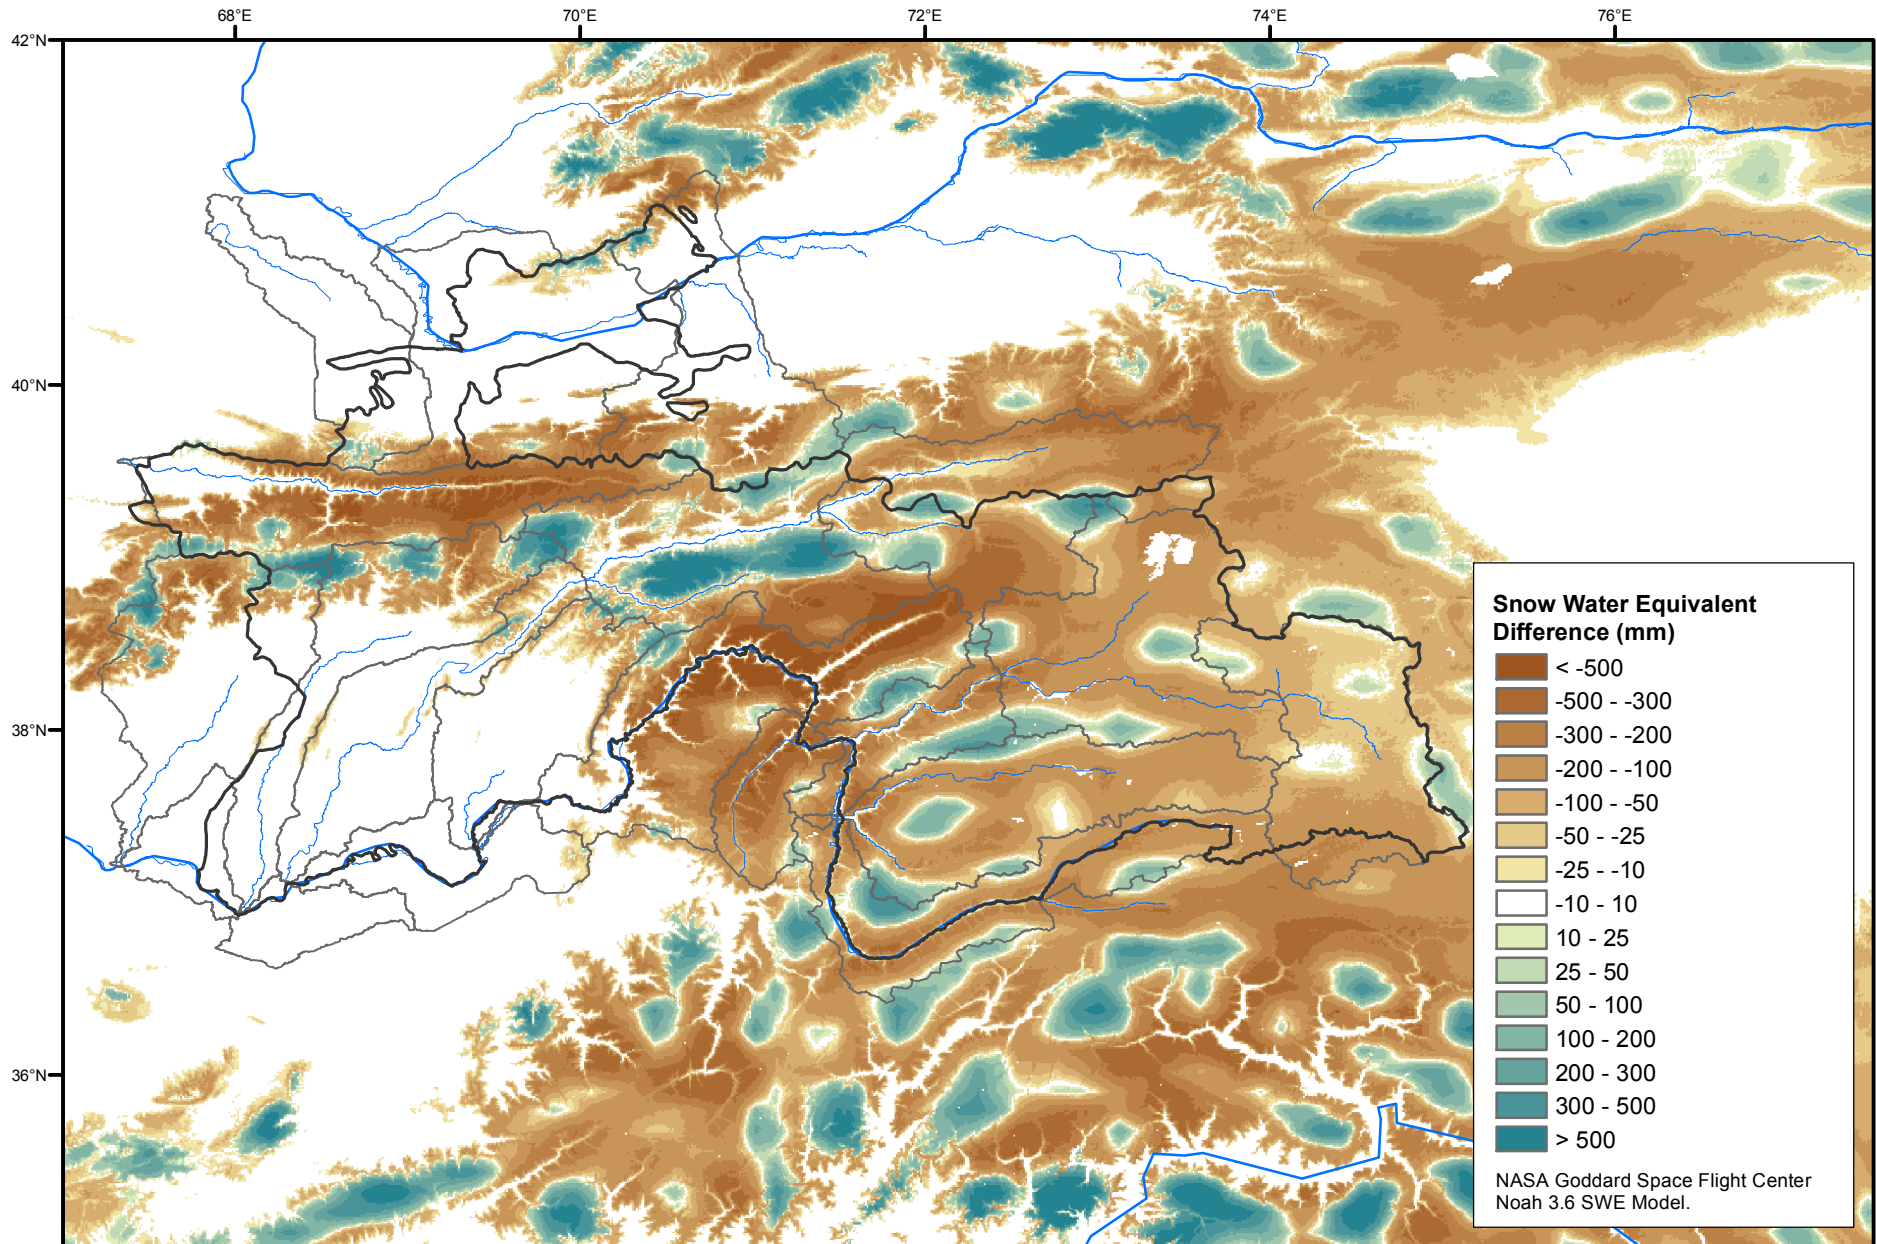

# Daily Snow Water Equivalent Difference Anomaly

March 23, 2016 minus Average (2002-2016)

Map created by USGS/EROS