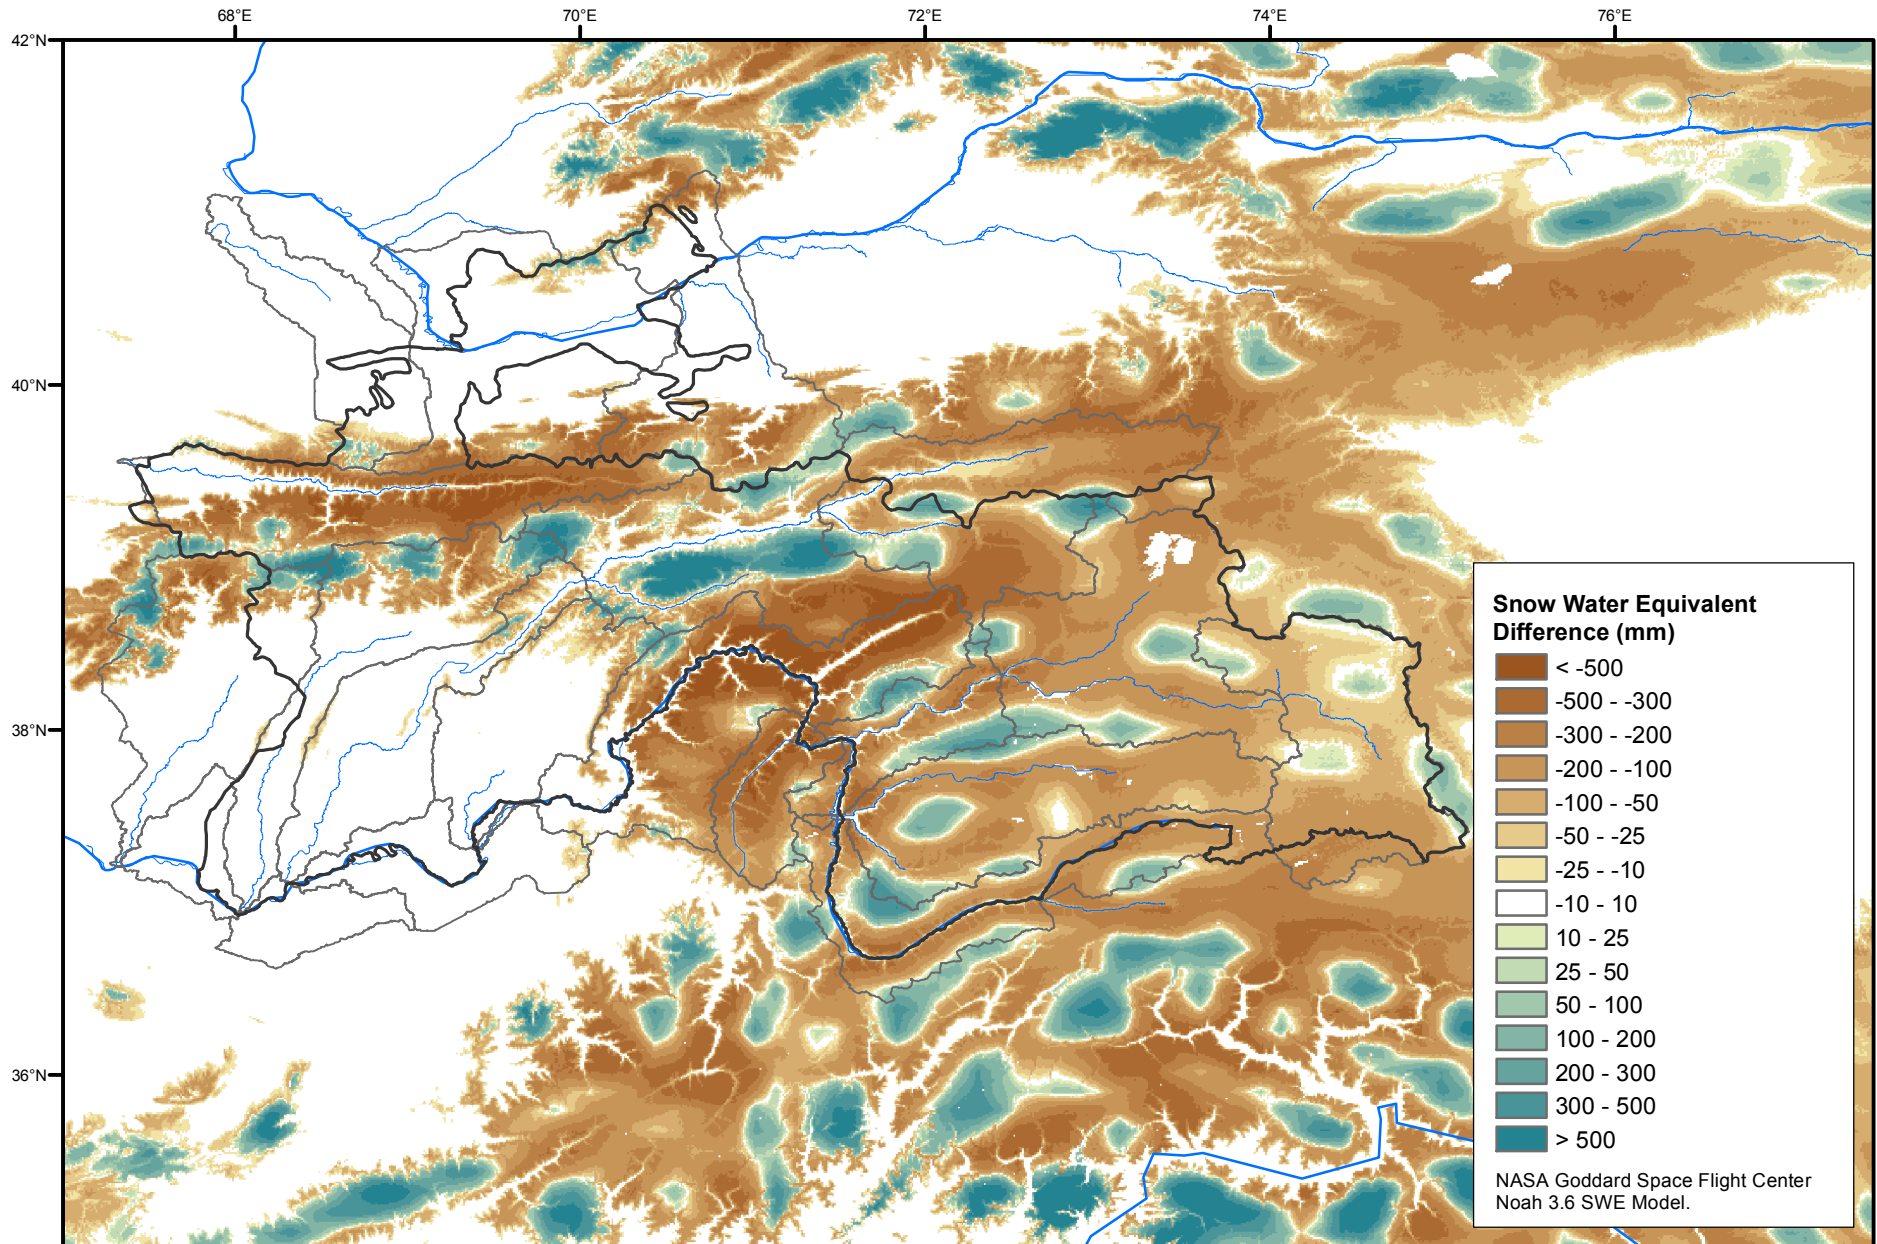

# Daily Snow Water Equivalent Difference Anomaly

March 28, 2016 minus Average (2002-2016)

Map created by USGS/EROS