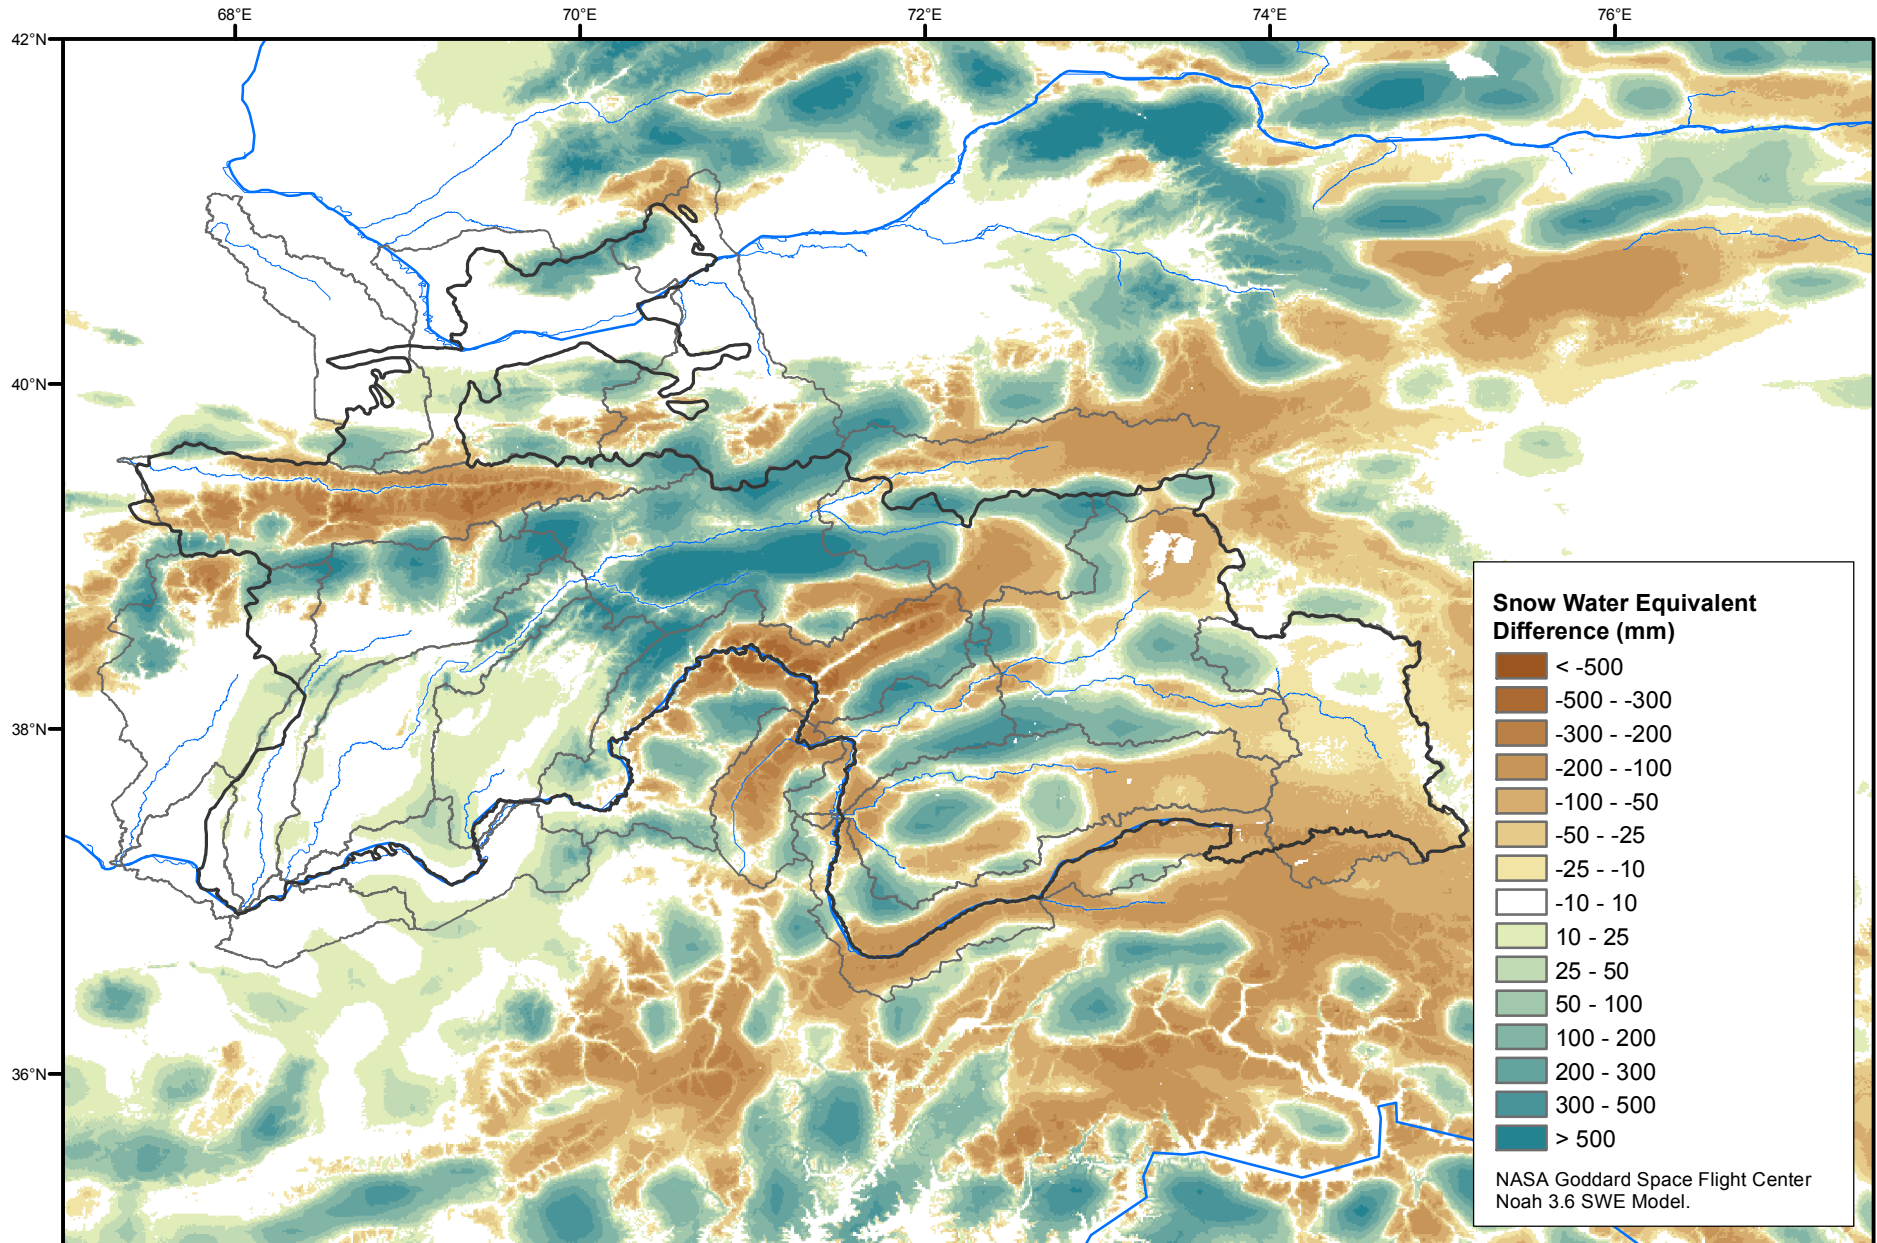

Daily Snow Water Equivalent Difference Anomaly

February 06, 2017 minus Average (2002-2016)

Map created by USGS/EROS