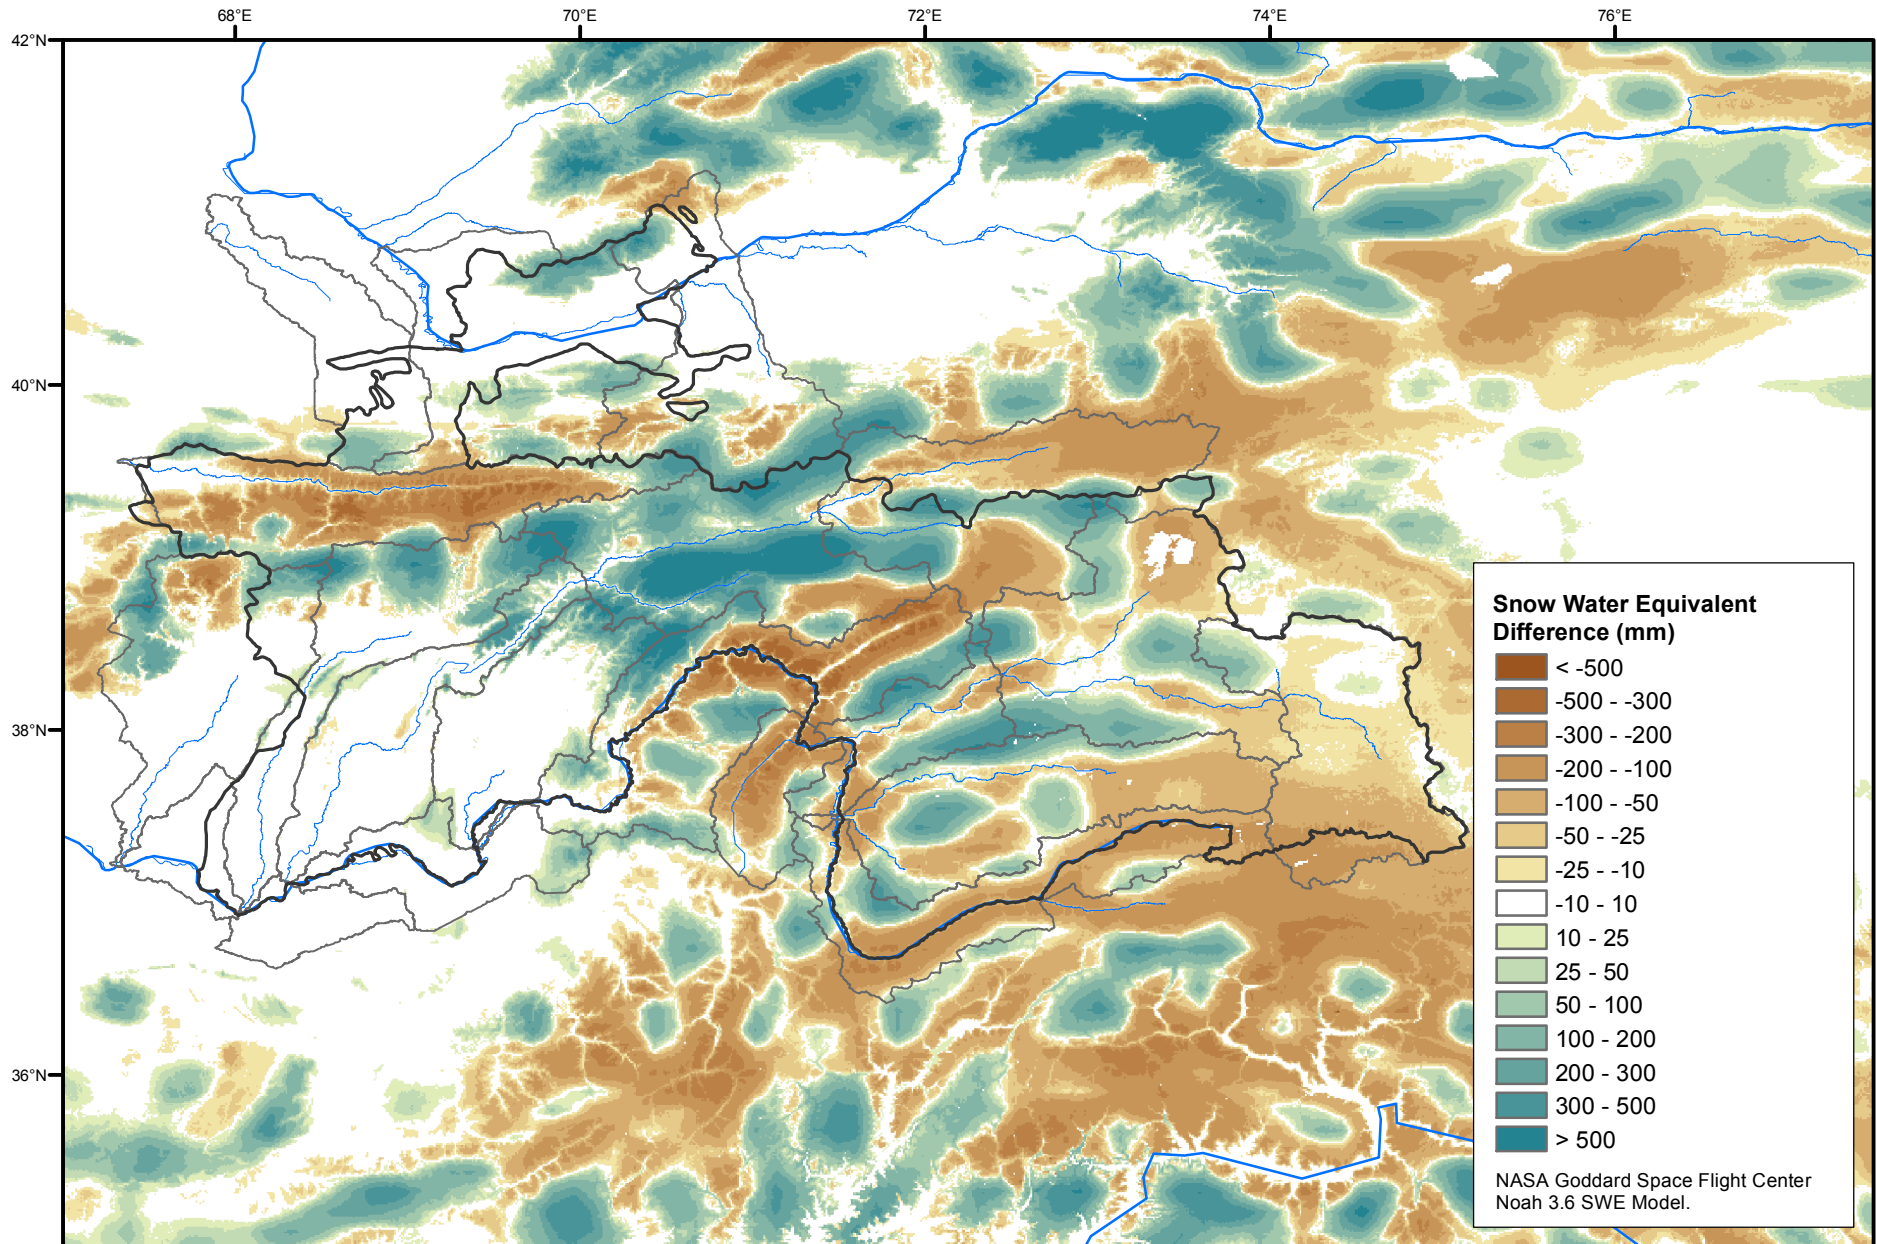

# Daily Snow Water Equivalent Difference Anomaly

February 10, 2017 minus Average (2002-2016)

Map created by USGS/EROS