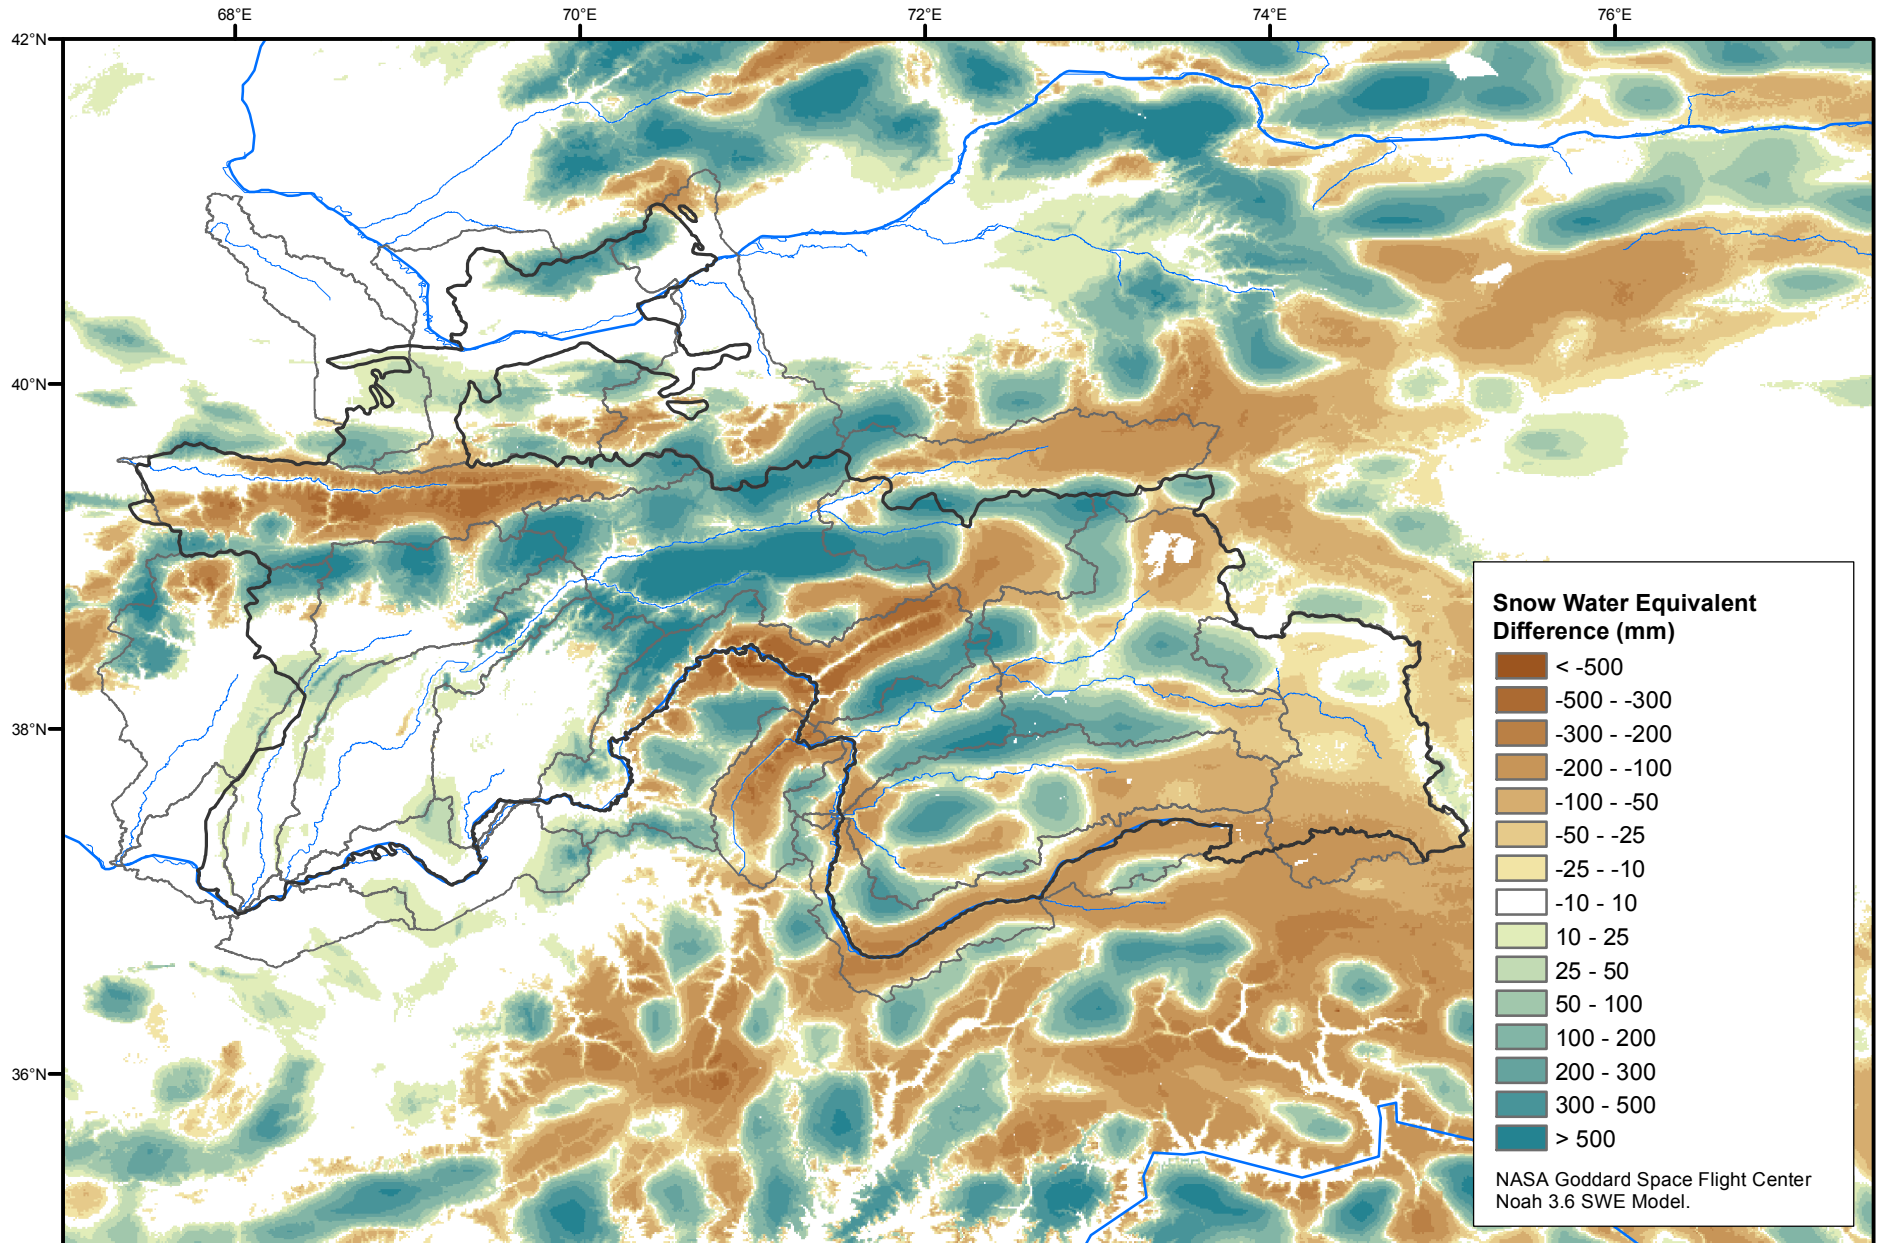

Daily Snow Water Equivalent Difference Anomaly

February 23, 2017 minus Average (2002-2016)

Map created by USGS/EROS