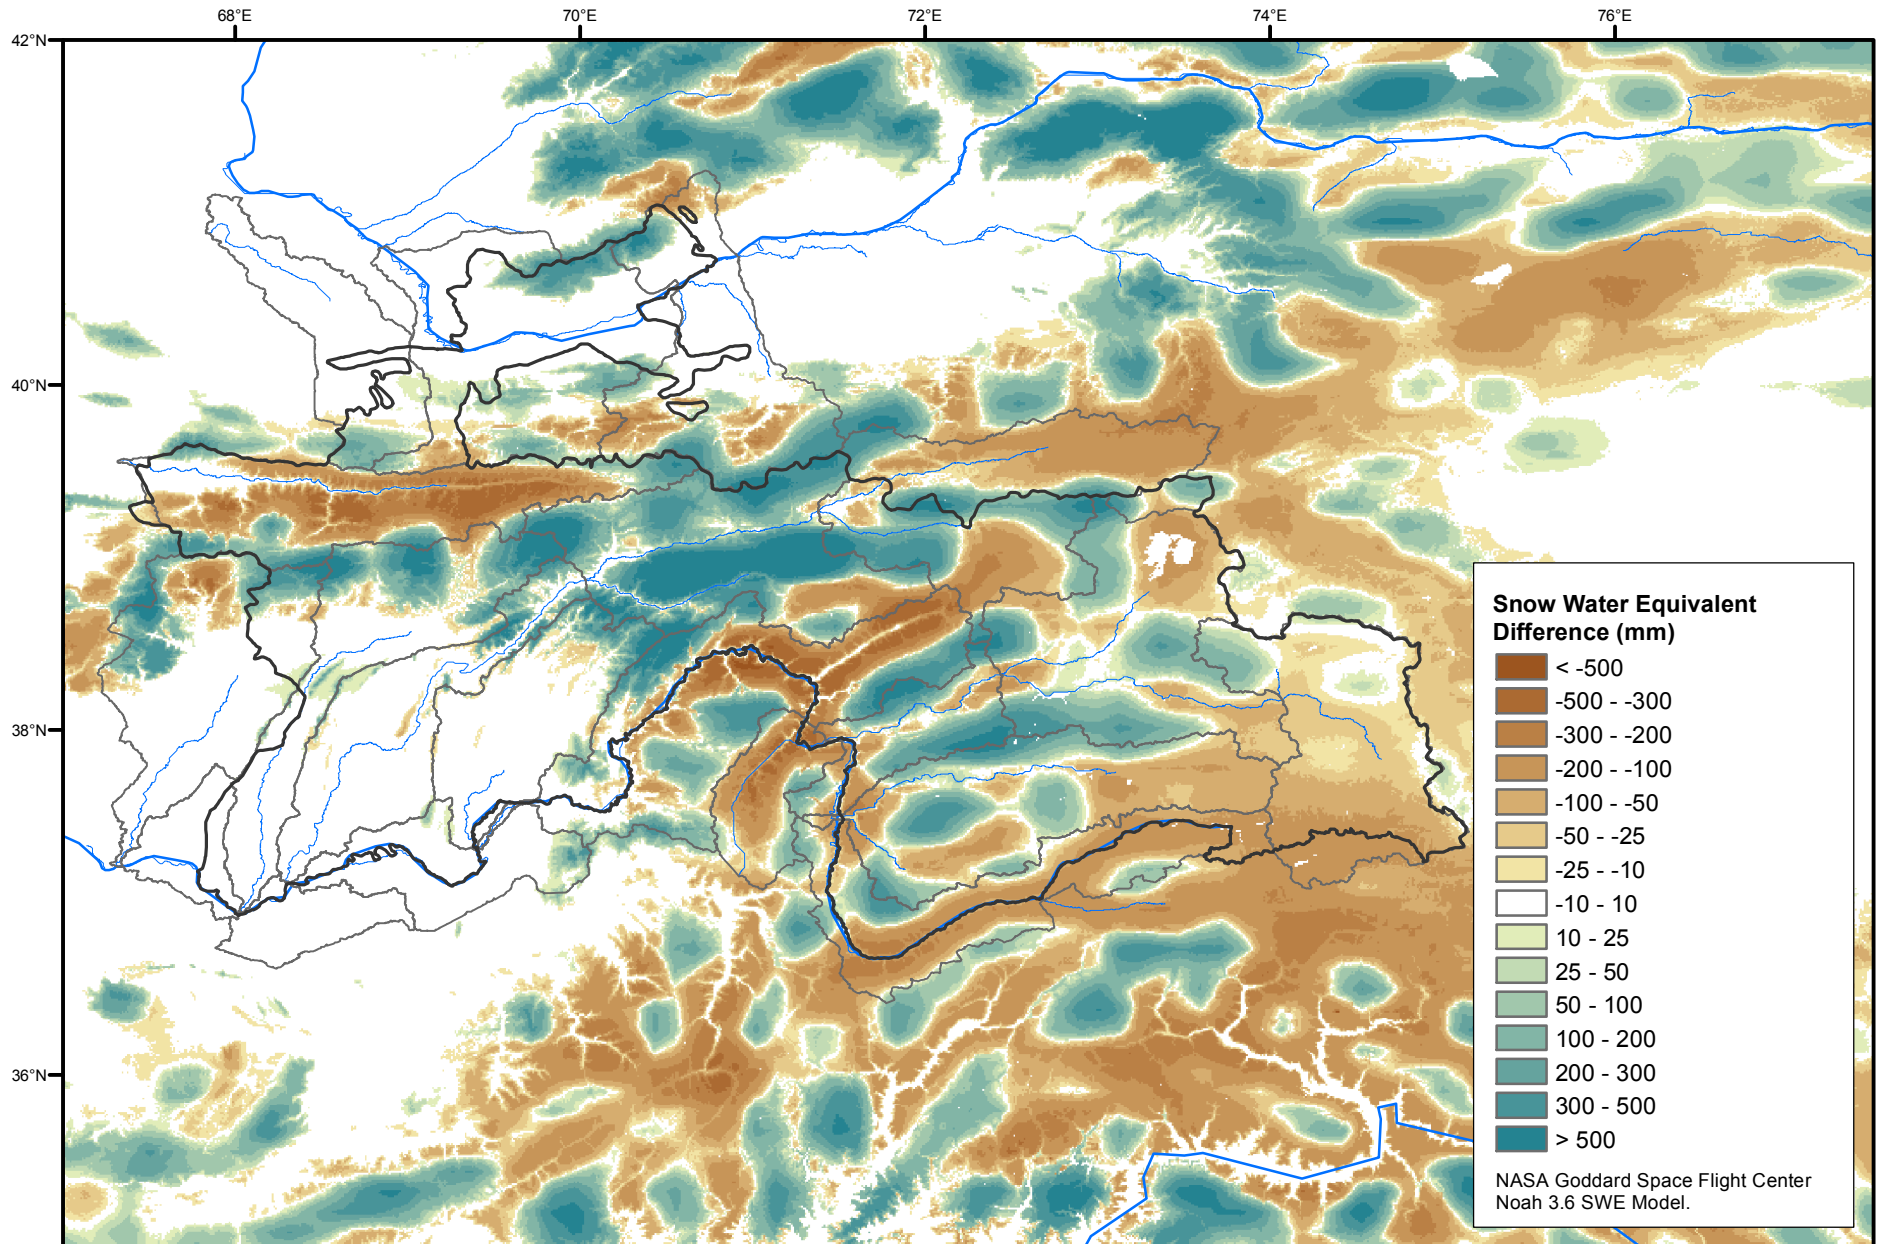

Daily Snow Water Equivalent Difference Anomaly

February 26, 2017 minus Average (2002-2016)

Map created by USGS/EROS