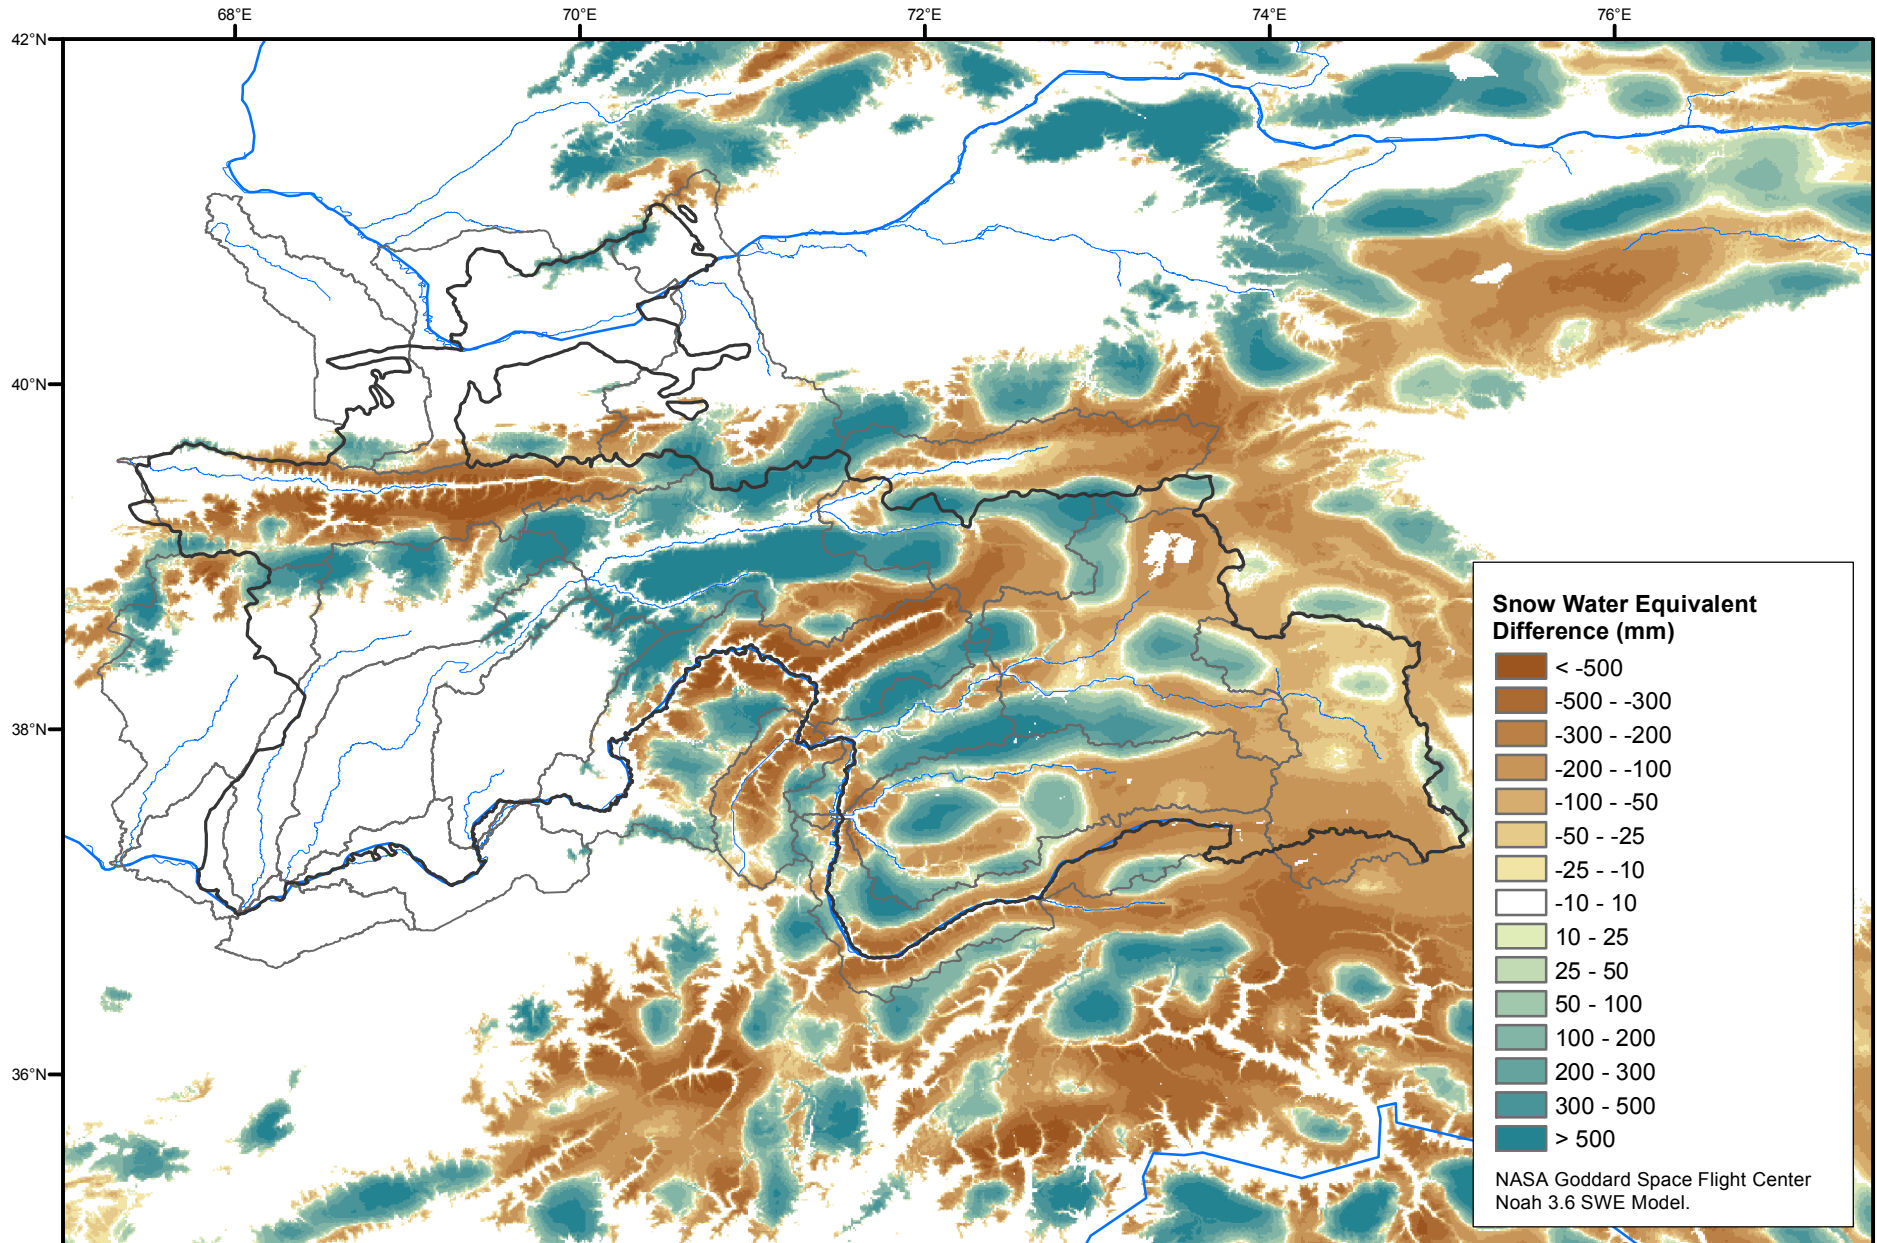

Daily Snow Water Equivalent Difference Anomaly

April 22, 2017 minus Average (2002-2016)

Map created by USGS/EROS