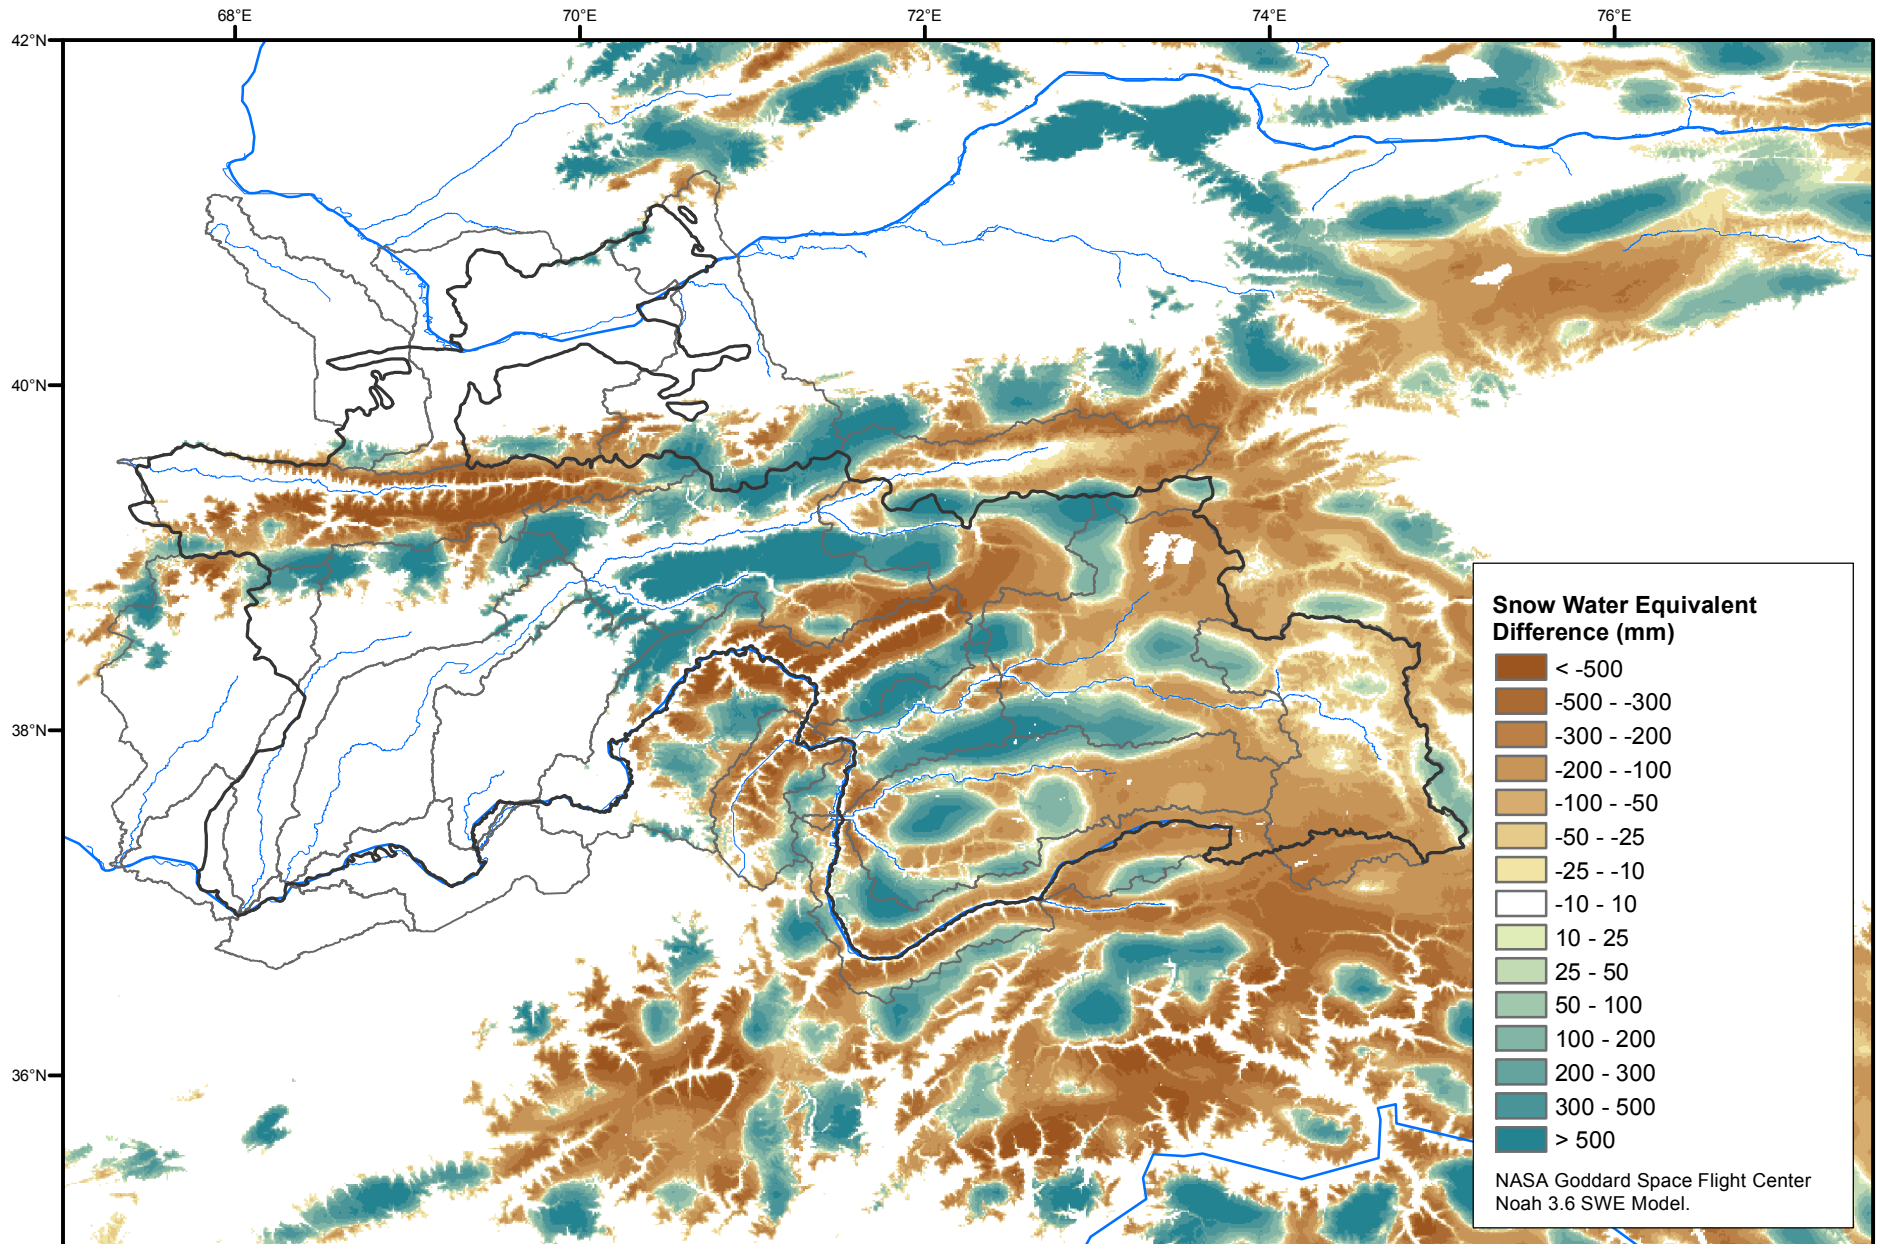

# Daily Snow Water Equivalent Difference Anomaly

May 12, 2017 minus Average (2002-2016)

Map created by USGS/EROS