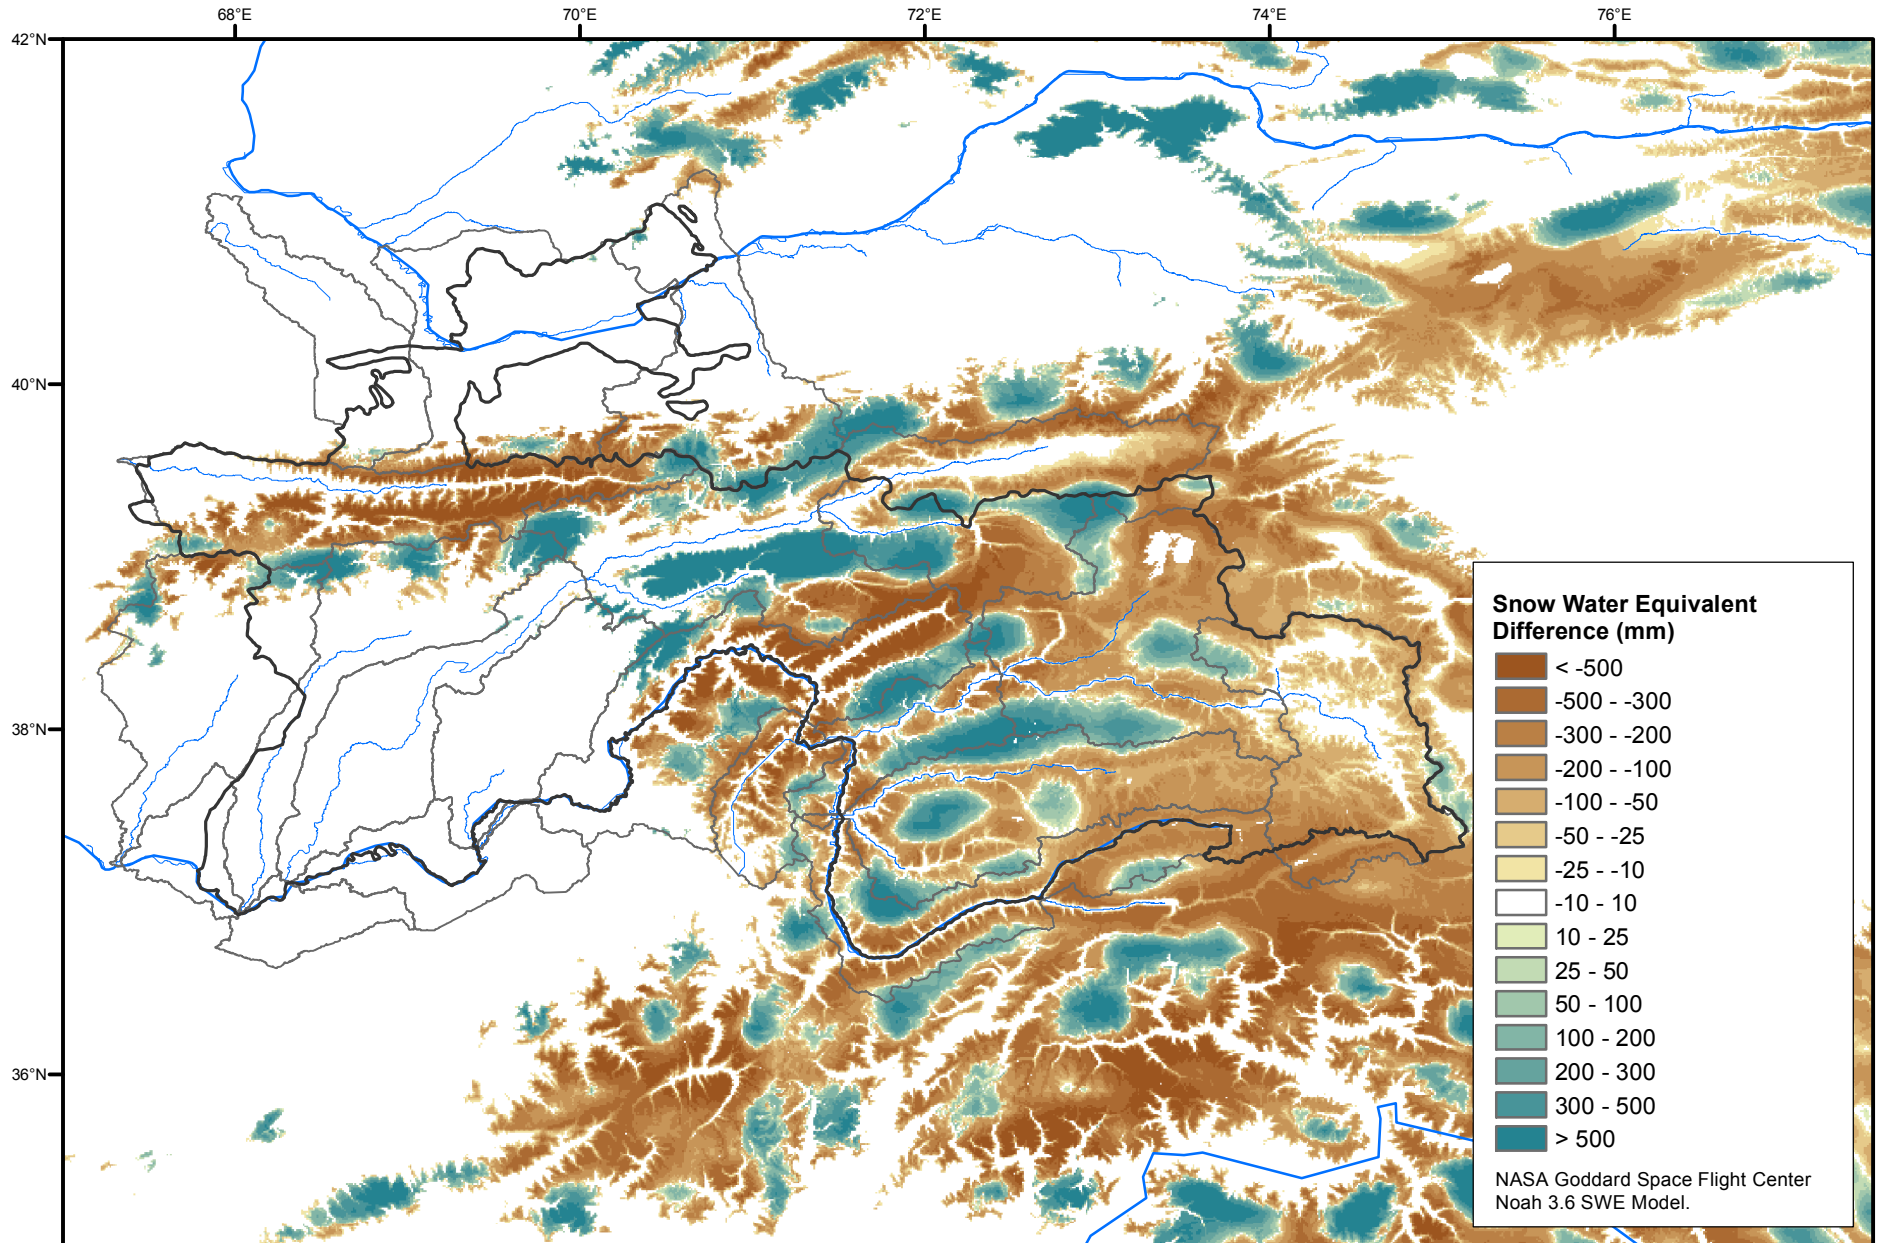

Daily Snow Water Equivalent Difference Anomaly

May 29, 2017 minus Average (2002-2016)

Map created by USGS/EROS