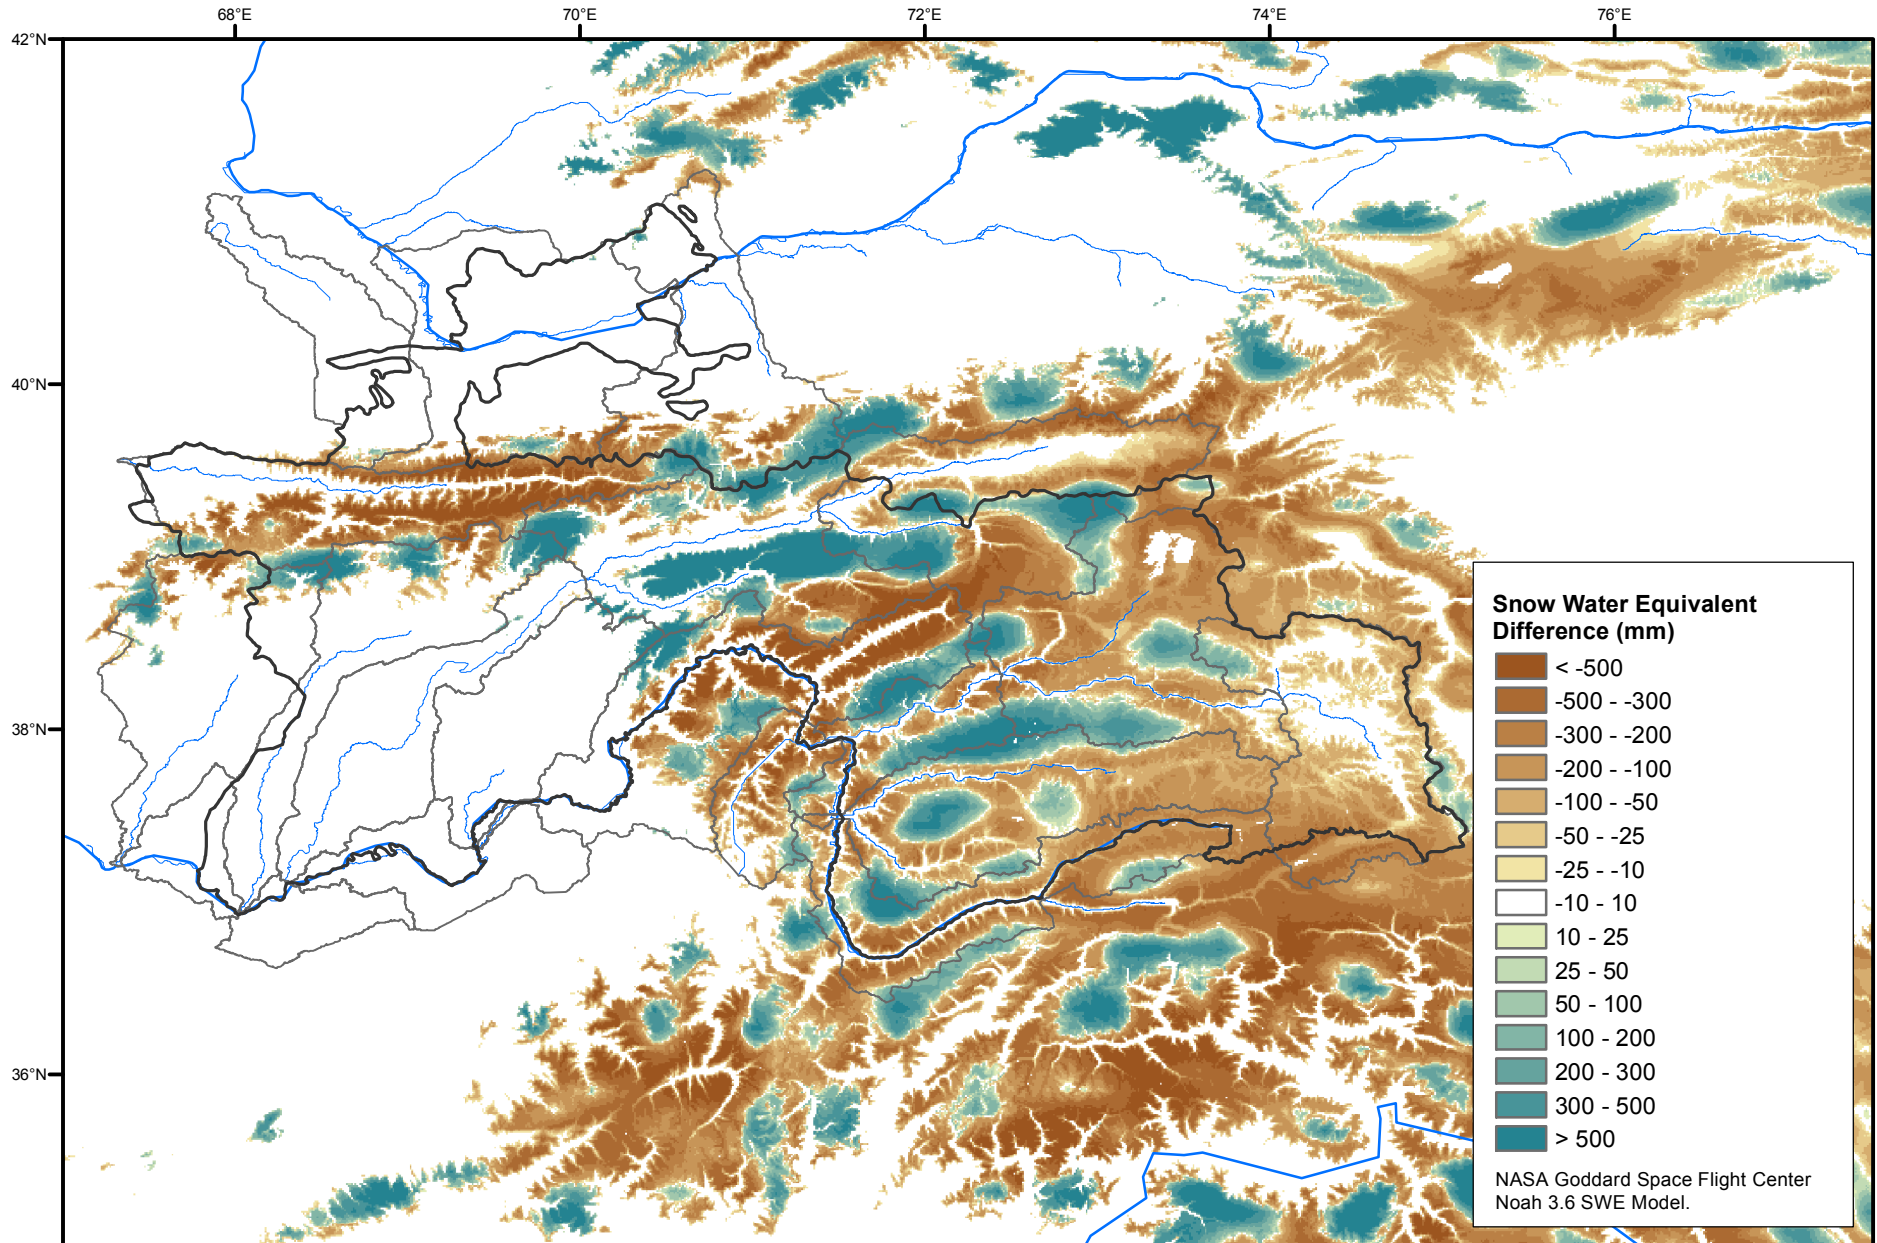

# Daily Snow Water Equivalent Difference Anomaly

May 31, 2017 minus Average (2002-2016)

Map created by USGS/EROS