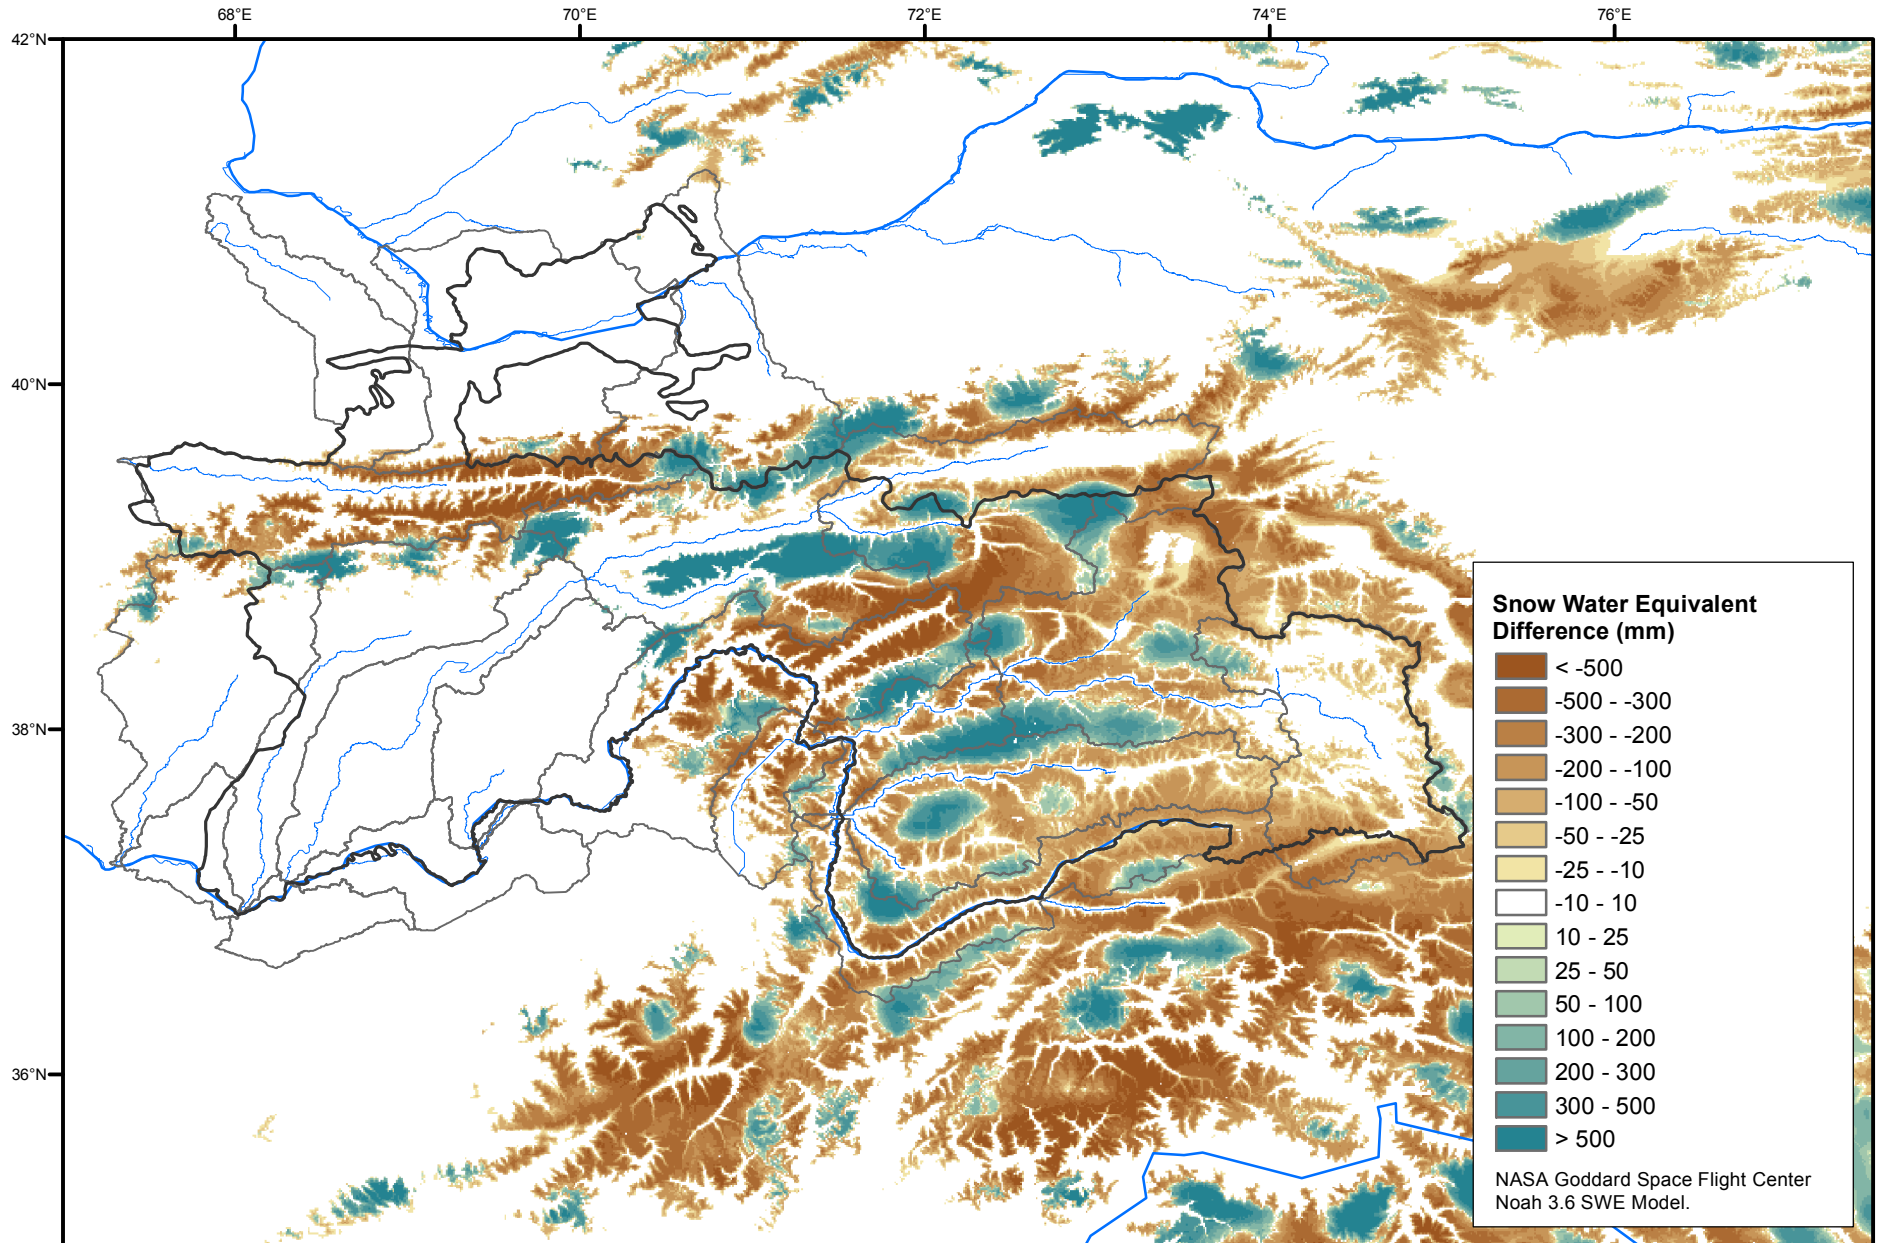

# Daily Snow Water Equivalent Difference Anomaly

June 24, 2017 minus Average (2002-2016)

Map created by USGS/EROS