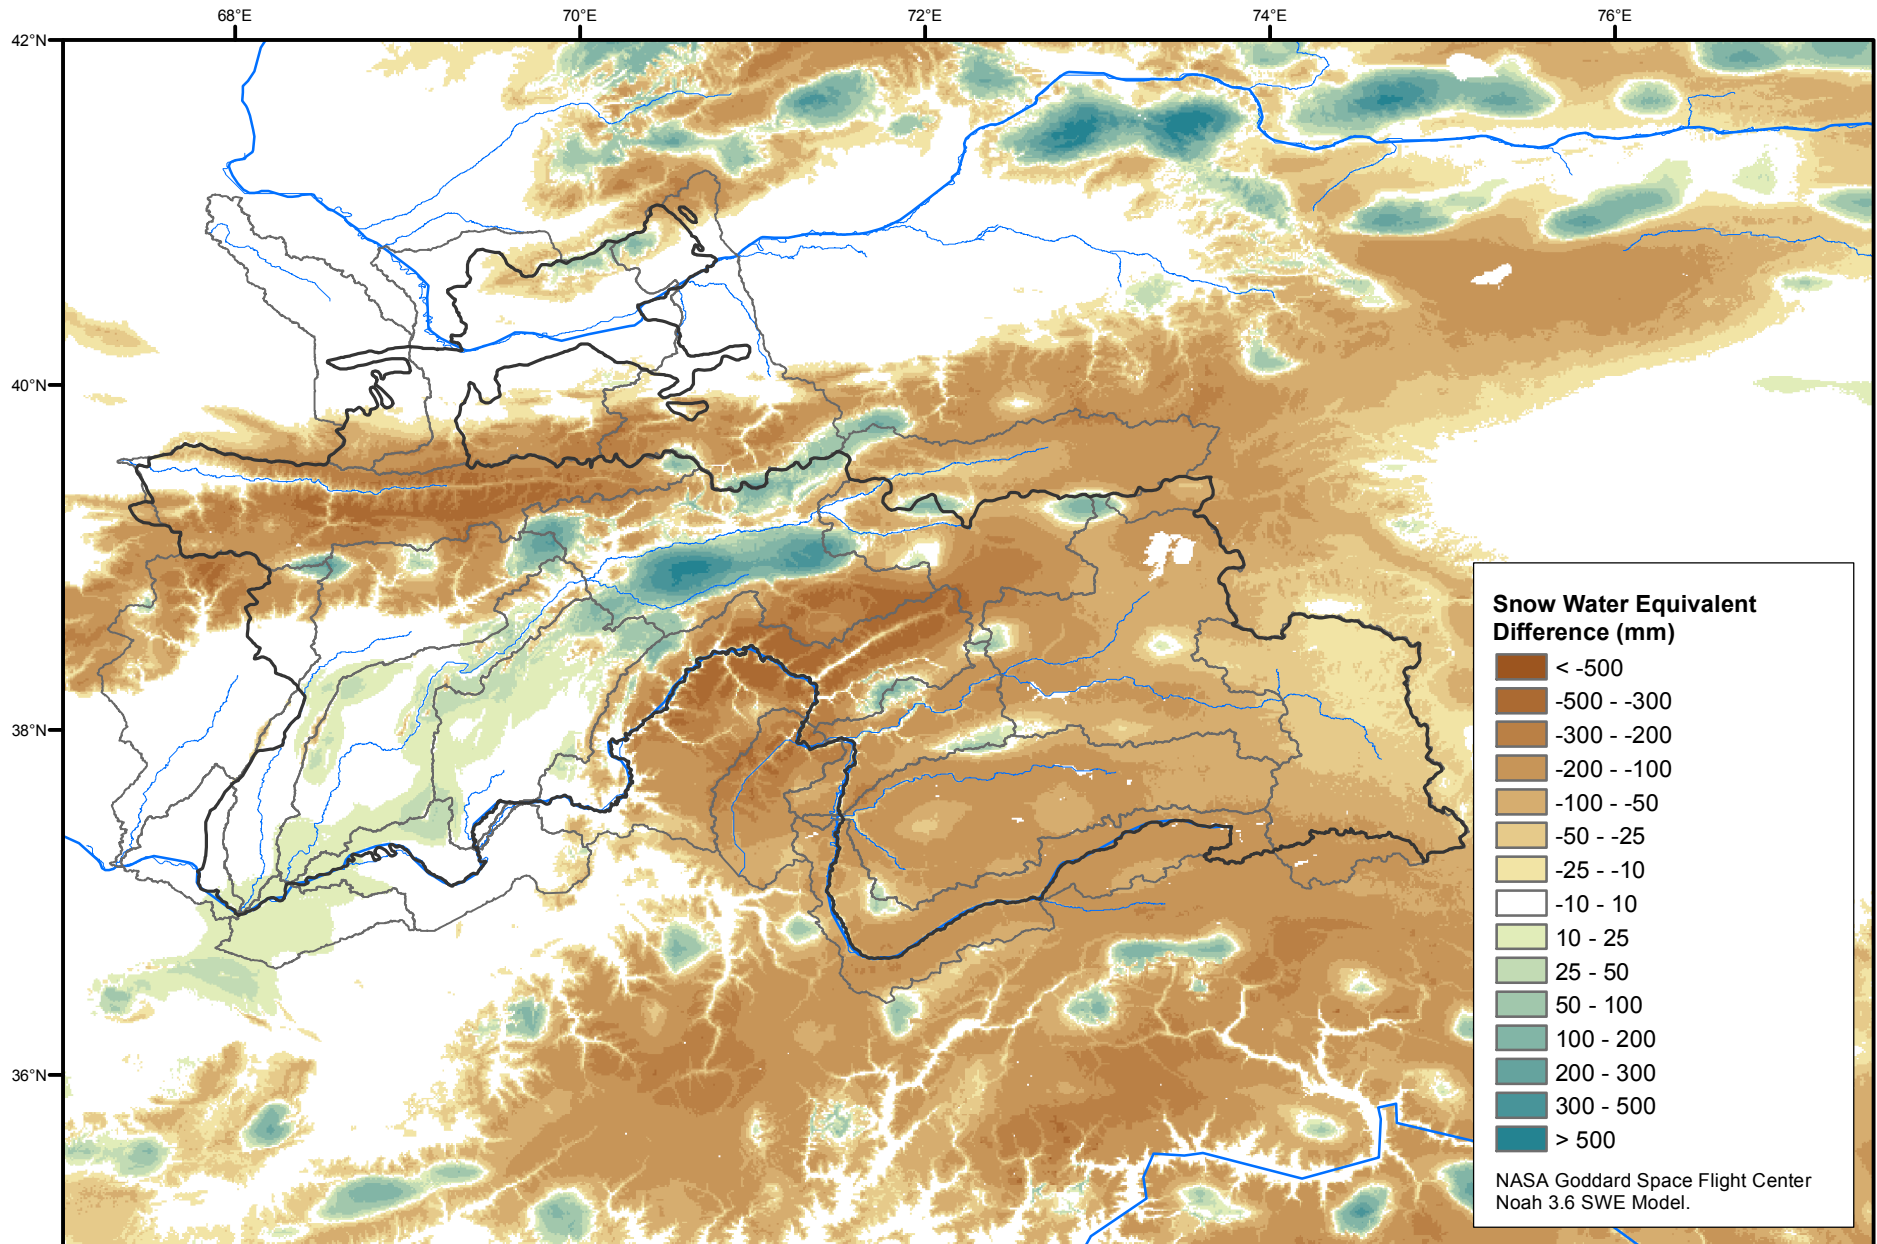

# Daily Snow Water Equivalent Difference Anomaly

February 02, 2018 minus Average (2002-2016)

Map created by USGS/EROS