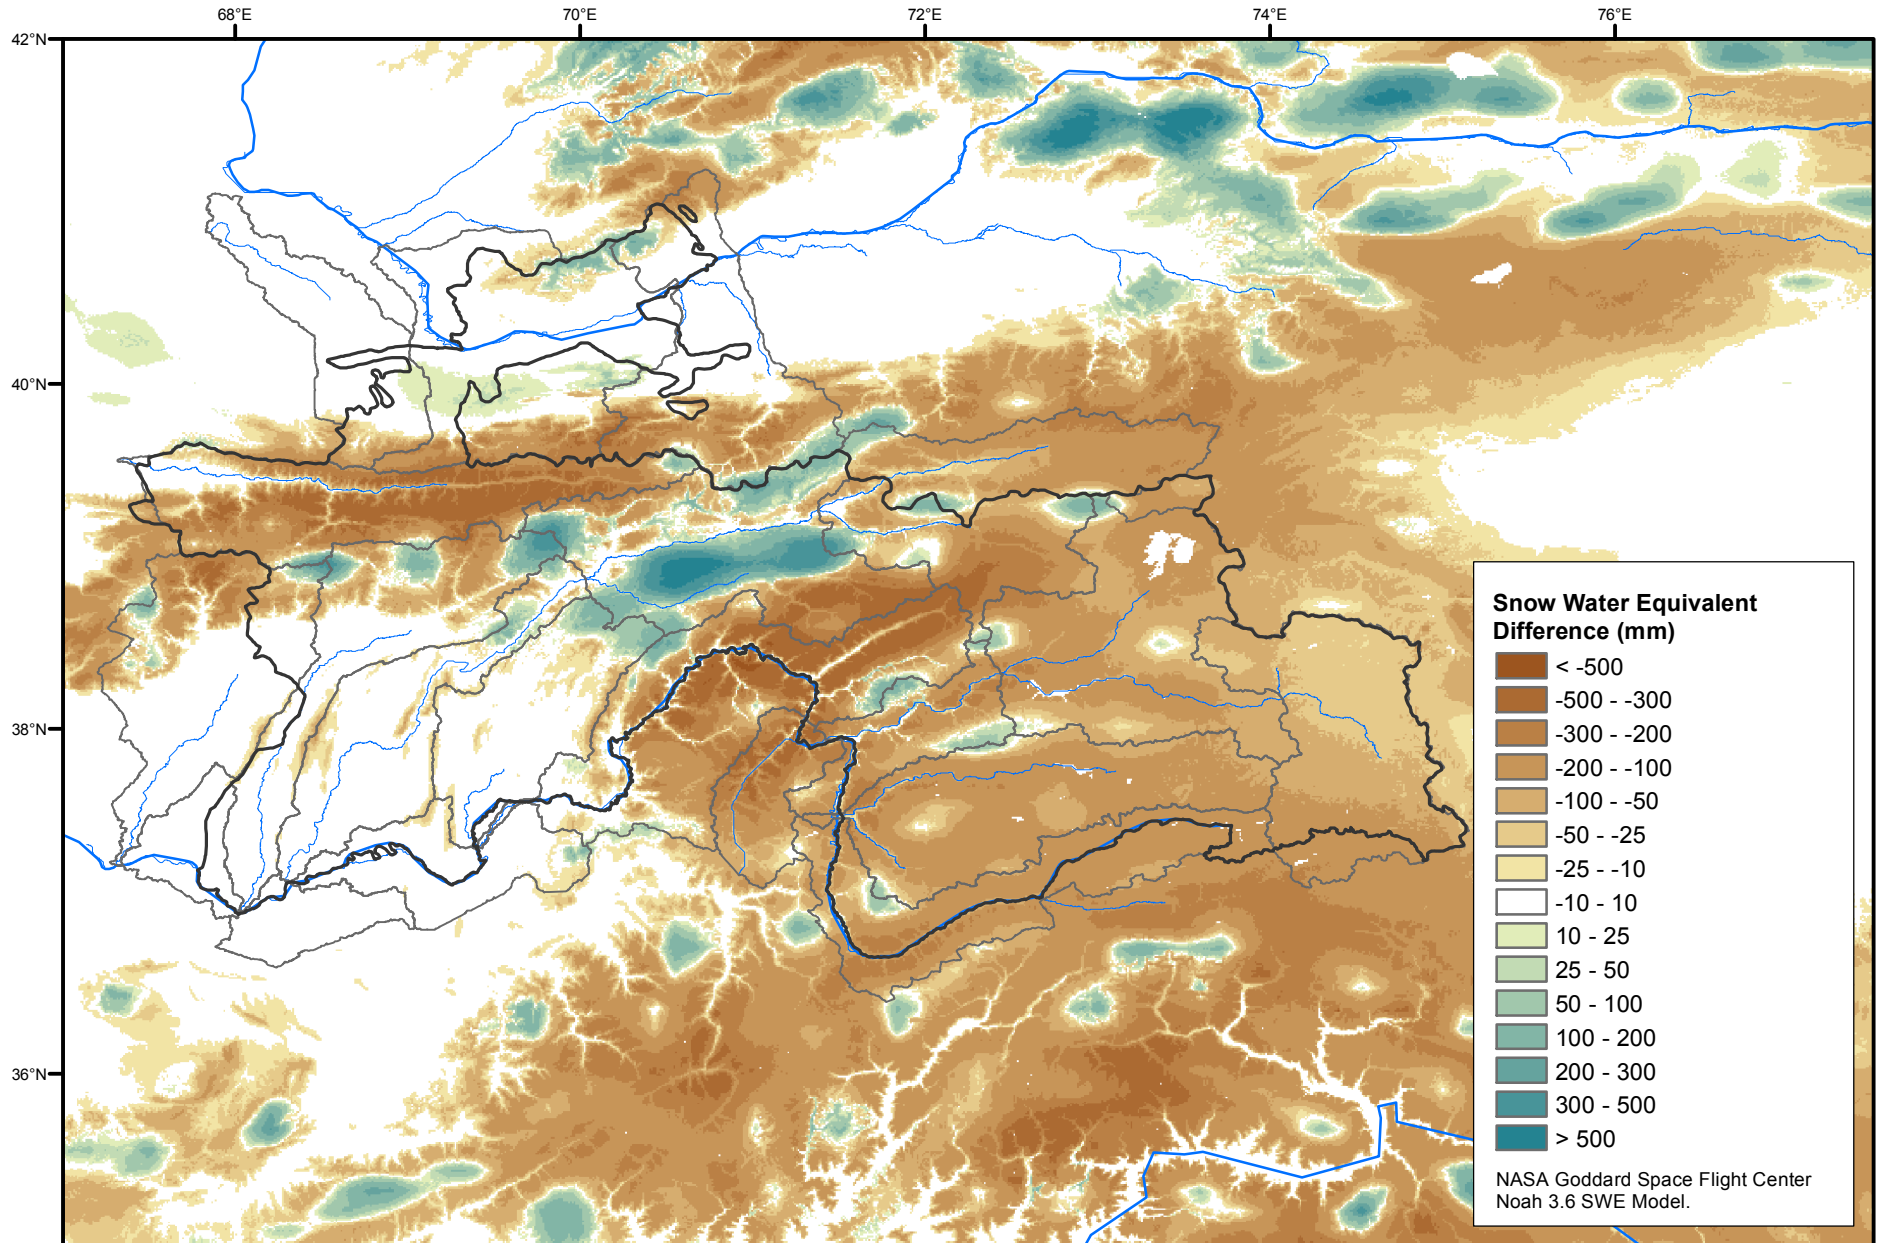

# Daily Snow Water Equivalent Difference Anomaly

February 18, 2018 minus Average (2002-2016)

Map created by USGS/EROS