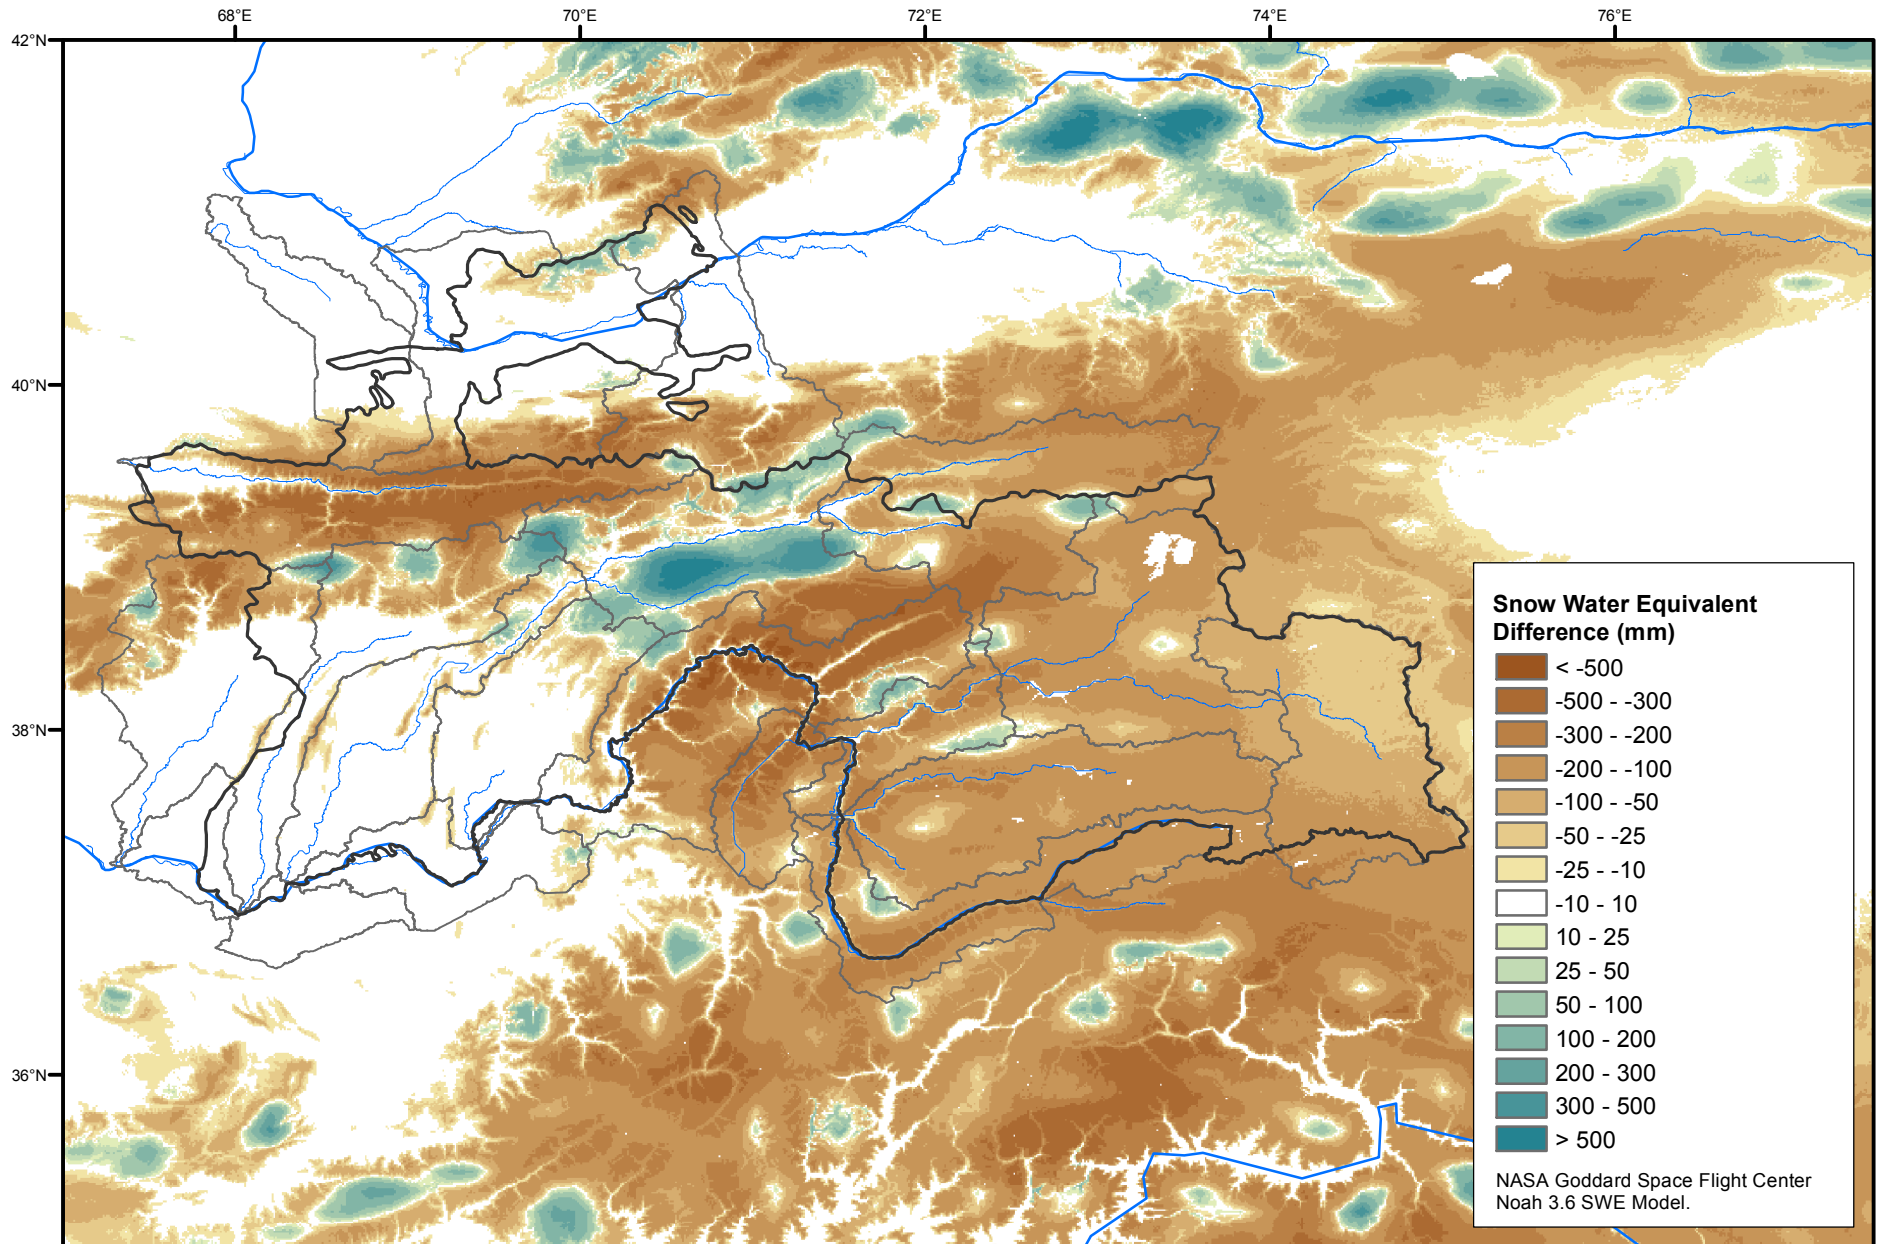

Daily Snow Water Equivalent Difference Anomaly

February 24, 2018 minus Average (2002-2016)

Map created by USGS/EROS