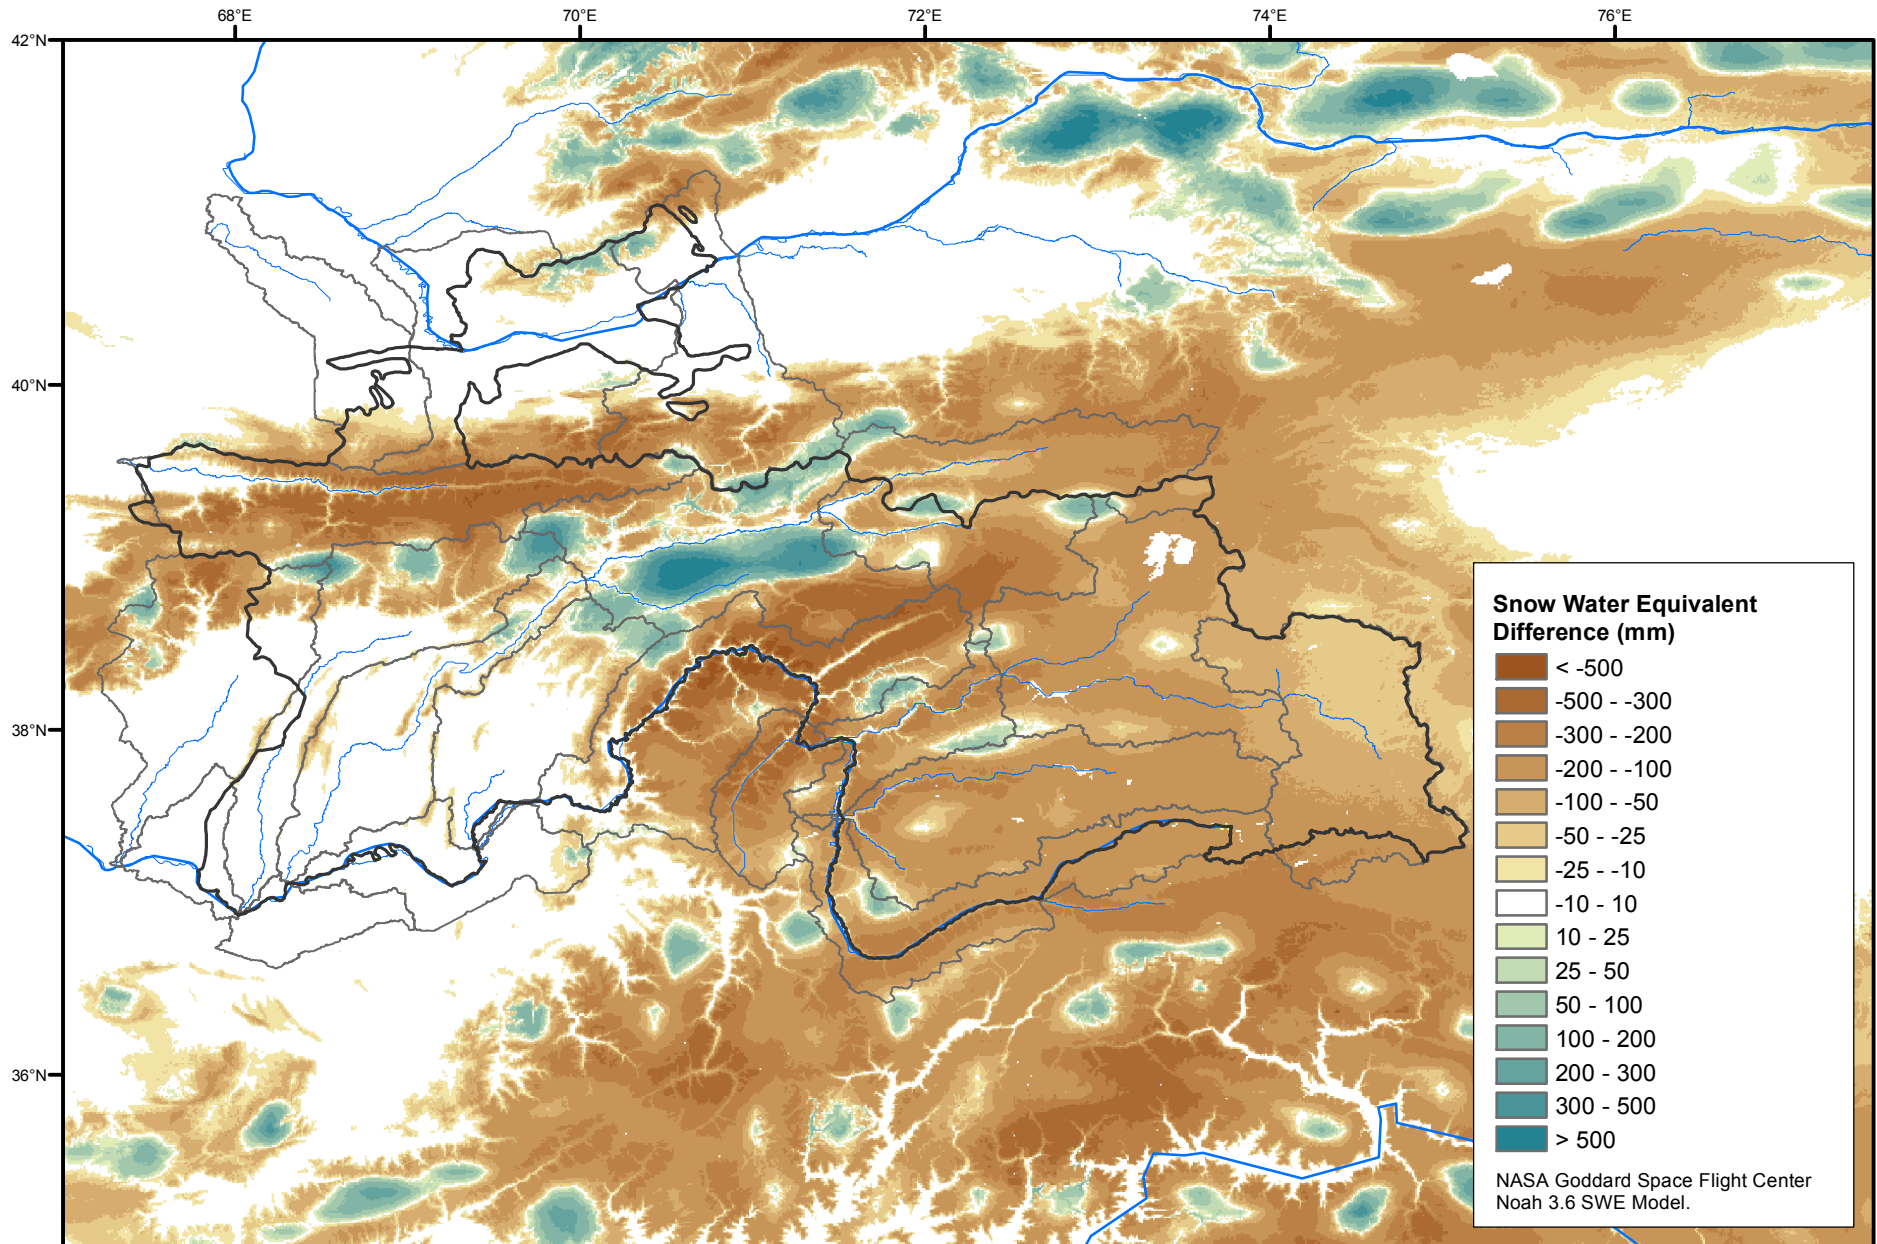

Daily Snow Water Equivalent Difference Anomaly

February 25, 2018 minus Average (2002-2016)

Map created by USGS/EROS