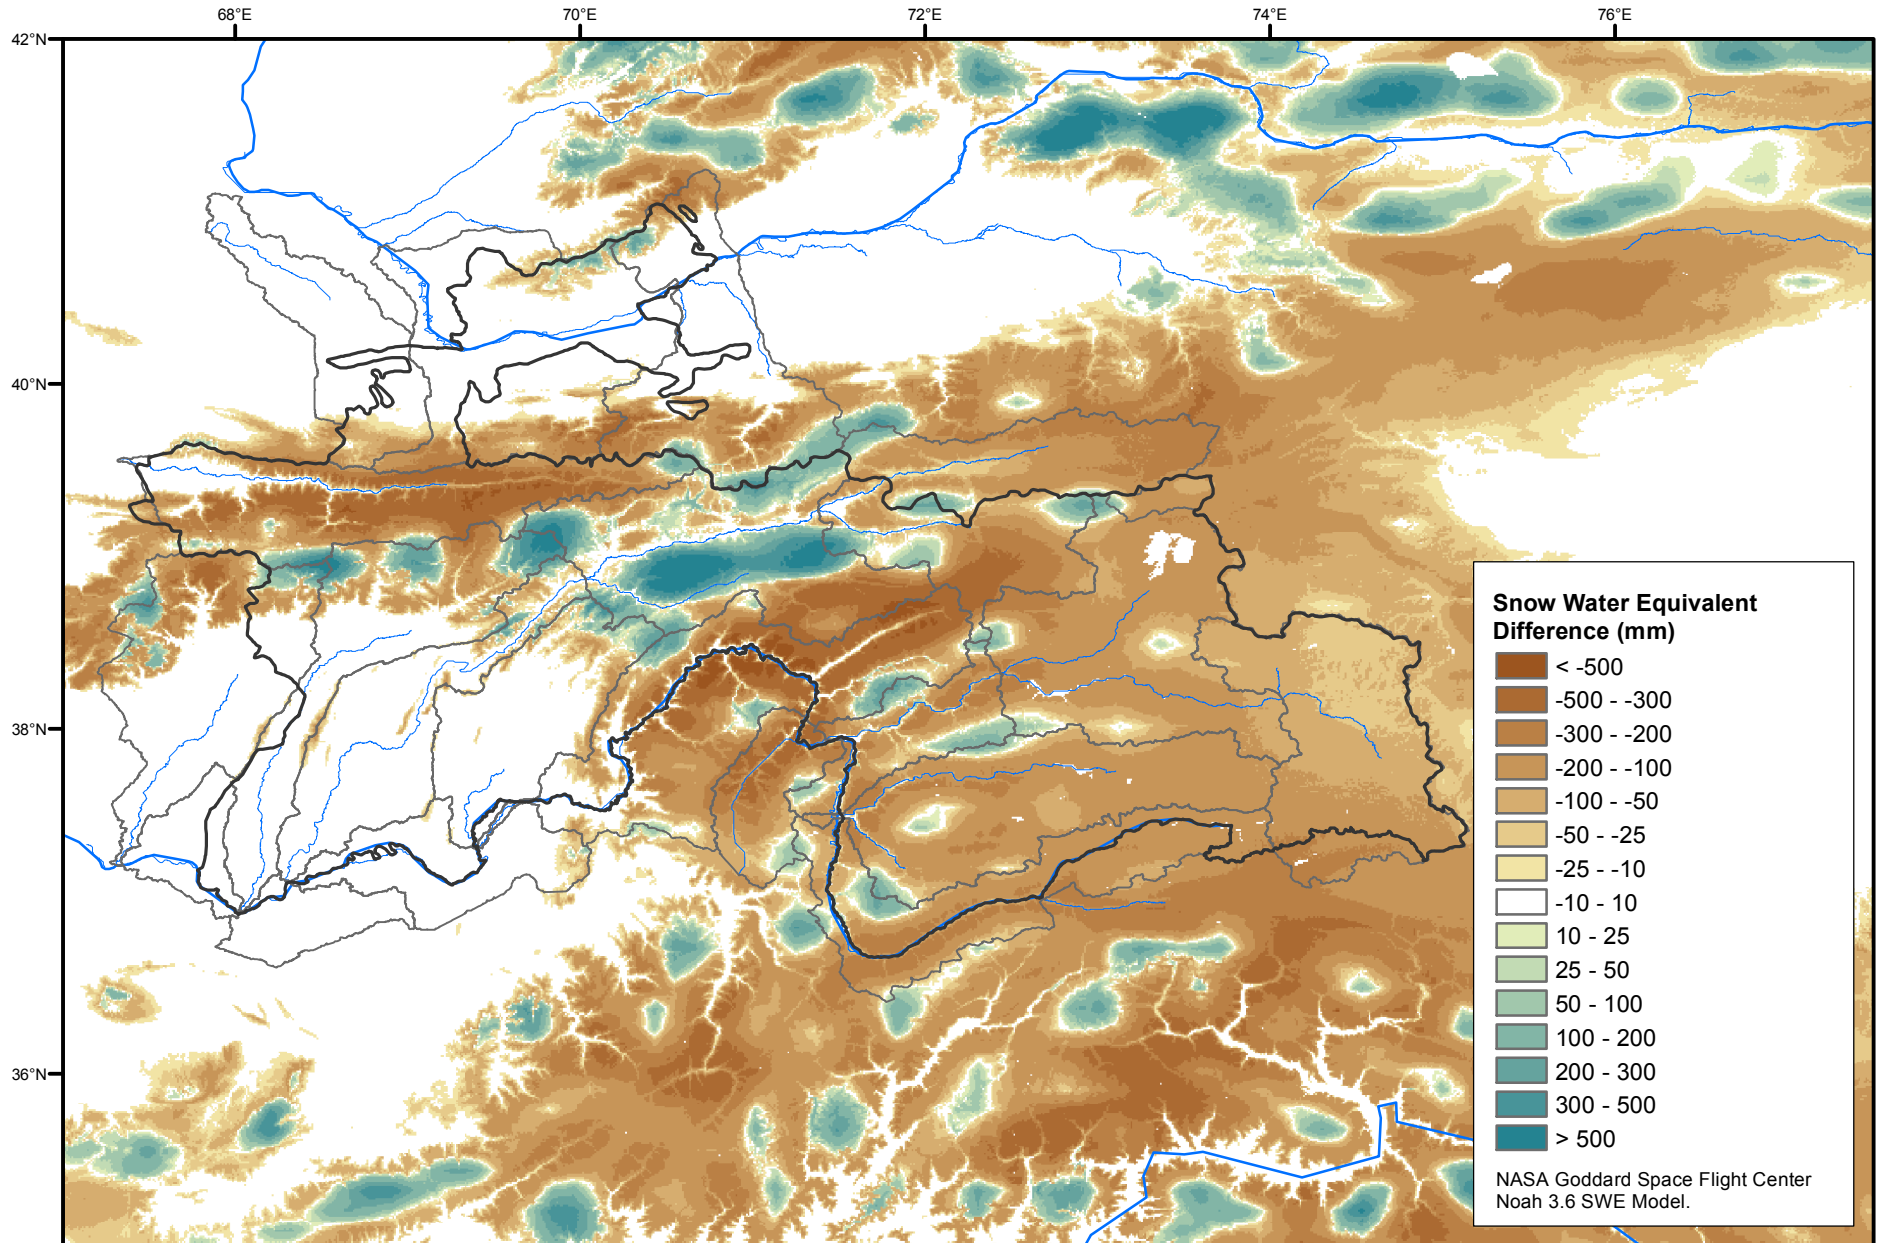

# Daily Snow Water Equivalent Difference Anomaly

March 05, 2018 minus Average (2002-2016)

Map created by USGS/EROS