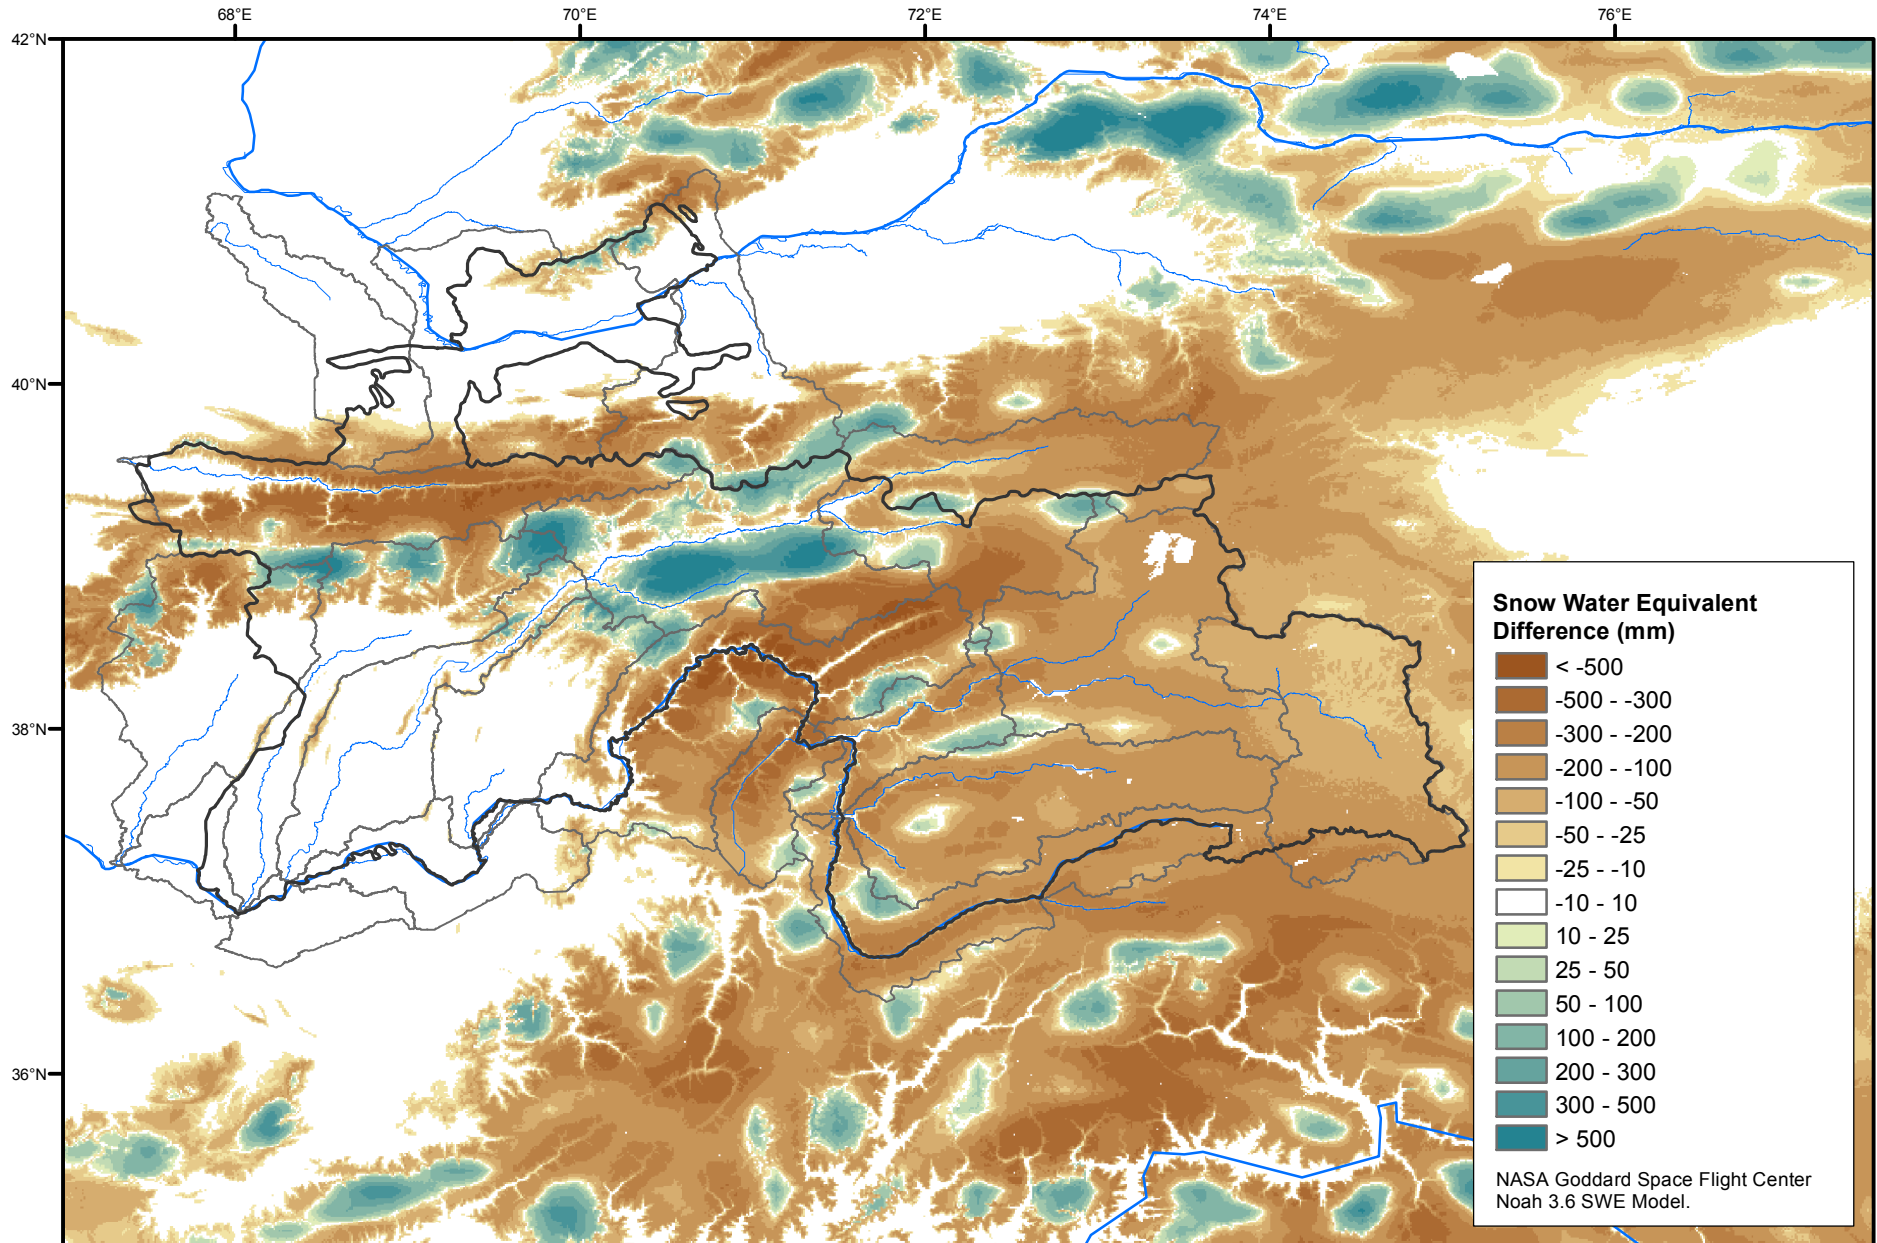

Daily Snow Water Equivalent Difference Anomaly

March 08, 2018 minus Average (2002-2016)

Map created by USGS/EROS