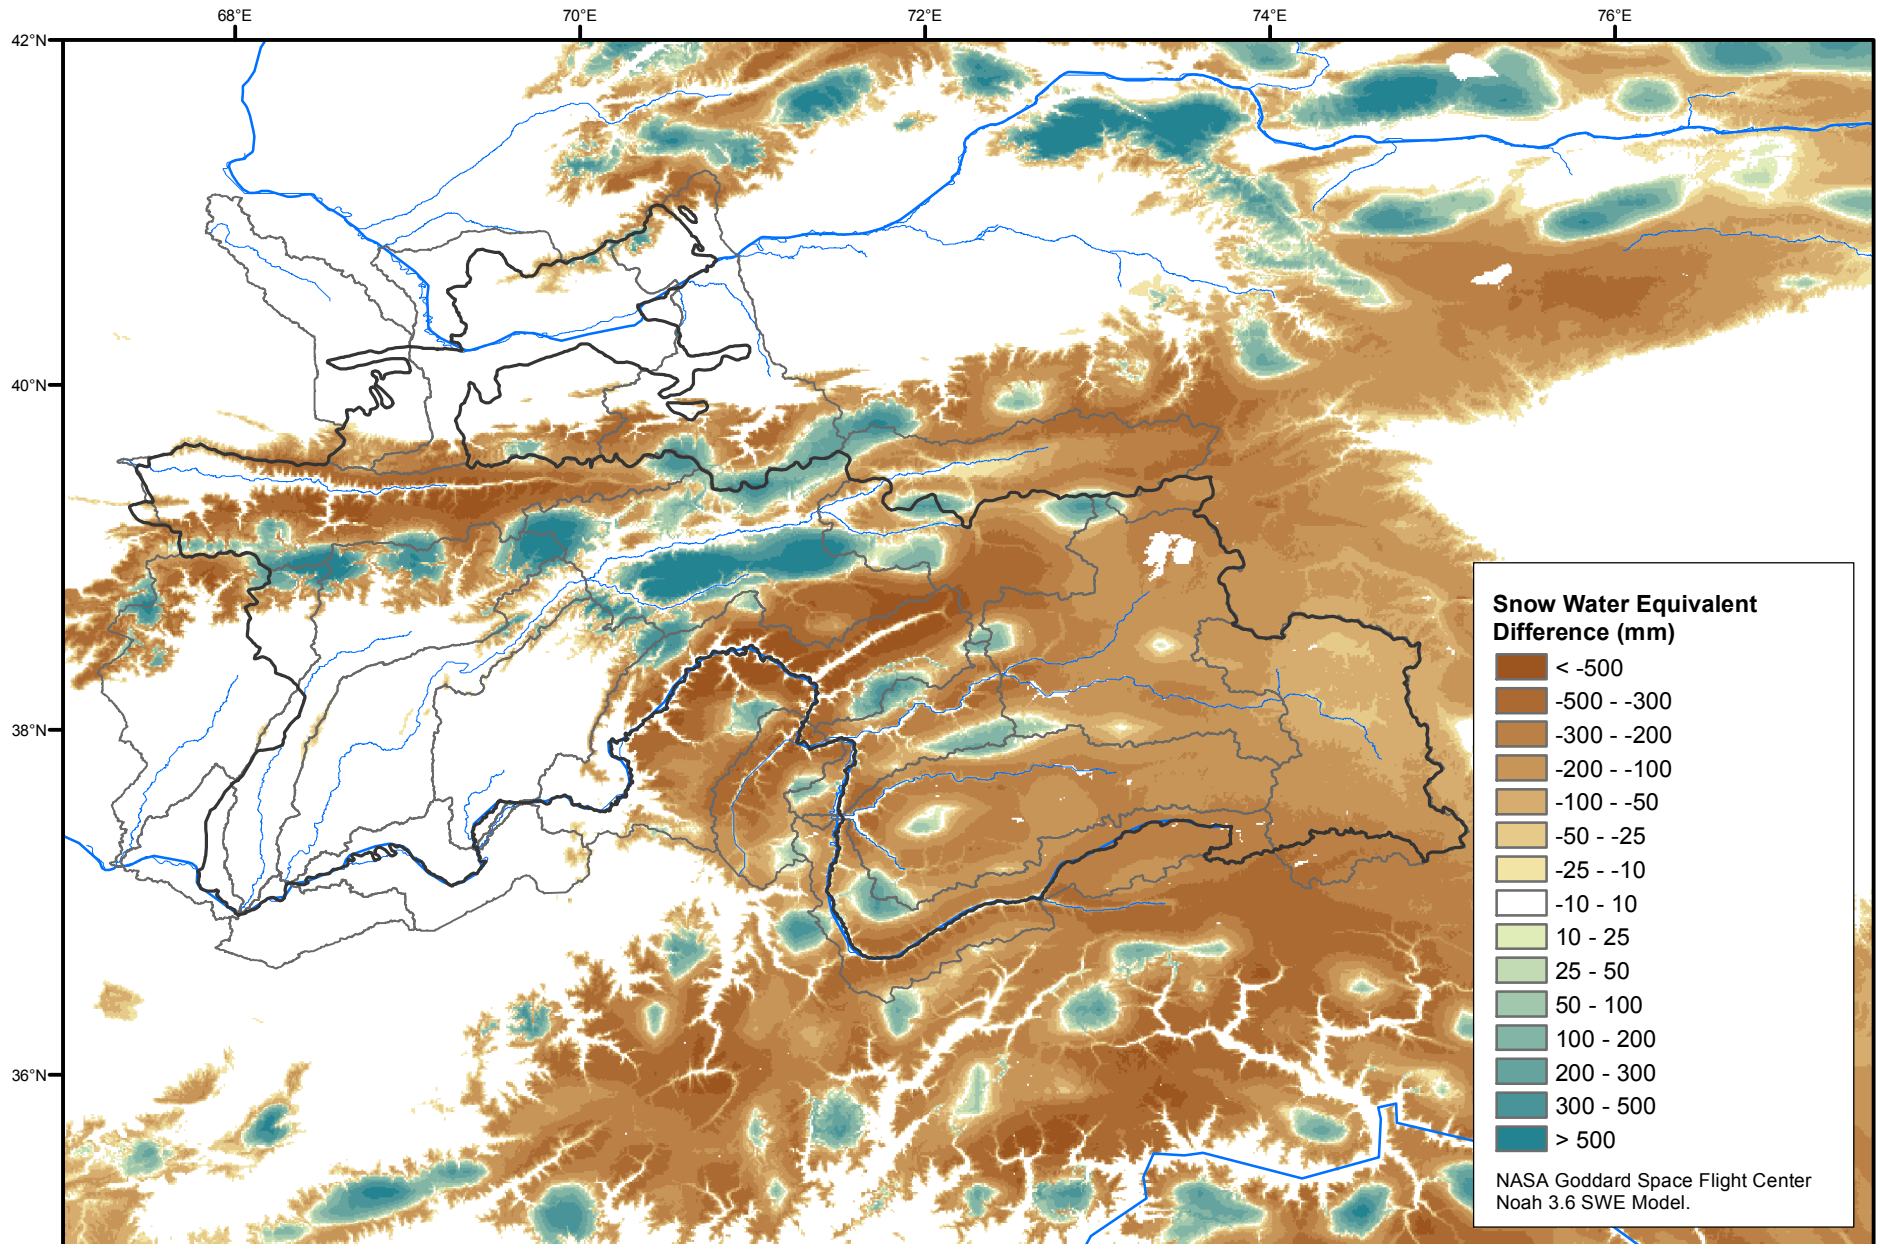

Daily Snow Water Equivalent Difference Anomaly

April 03, 2018 minus Average (2002-2016)

Map created by USGS/EROS