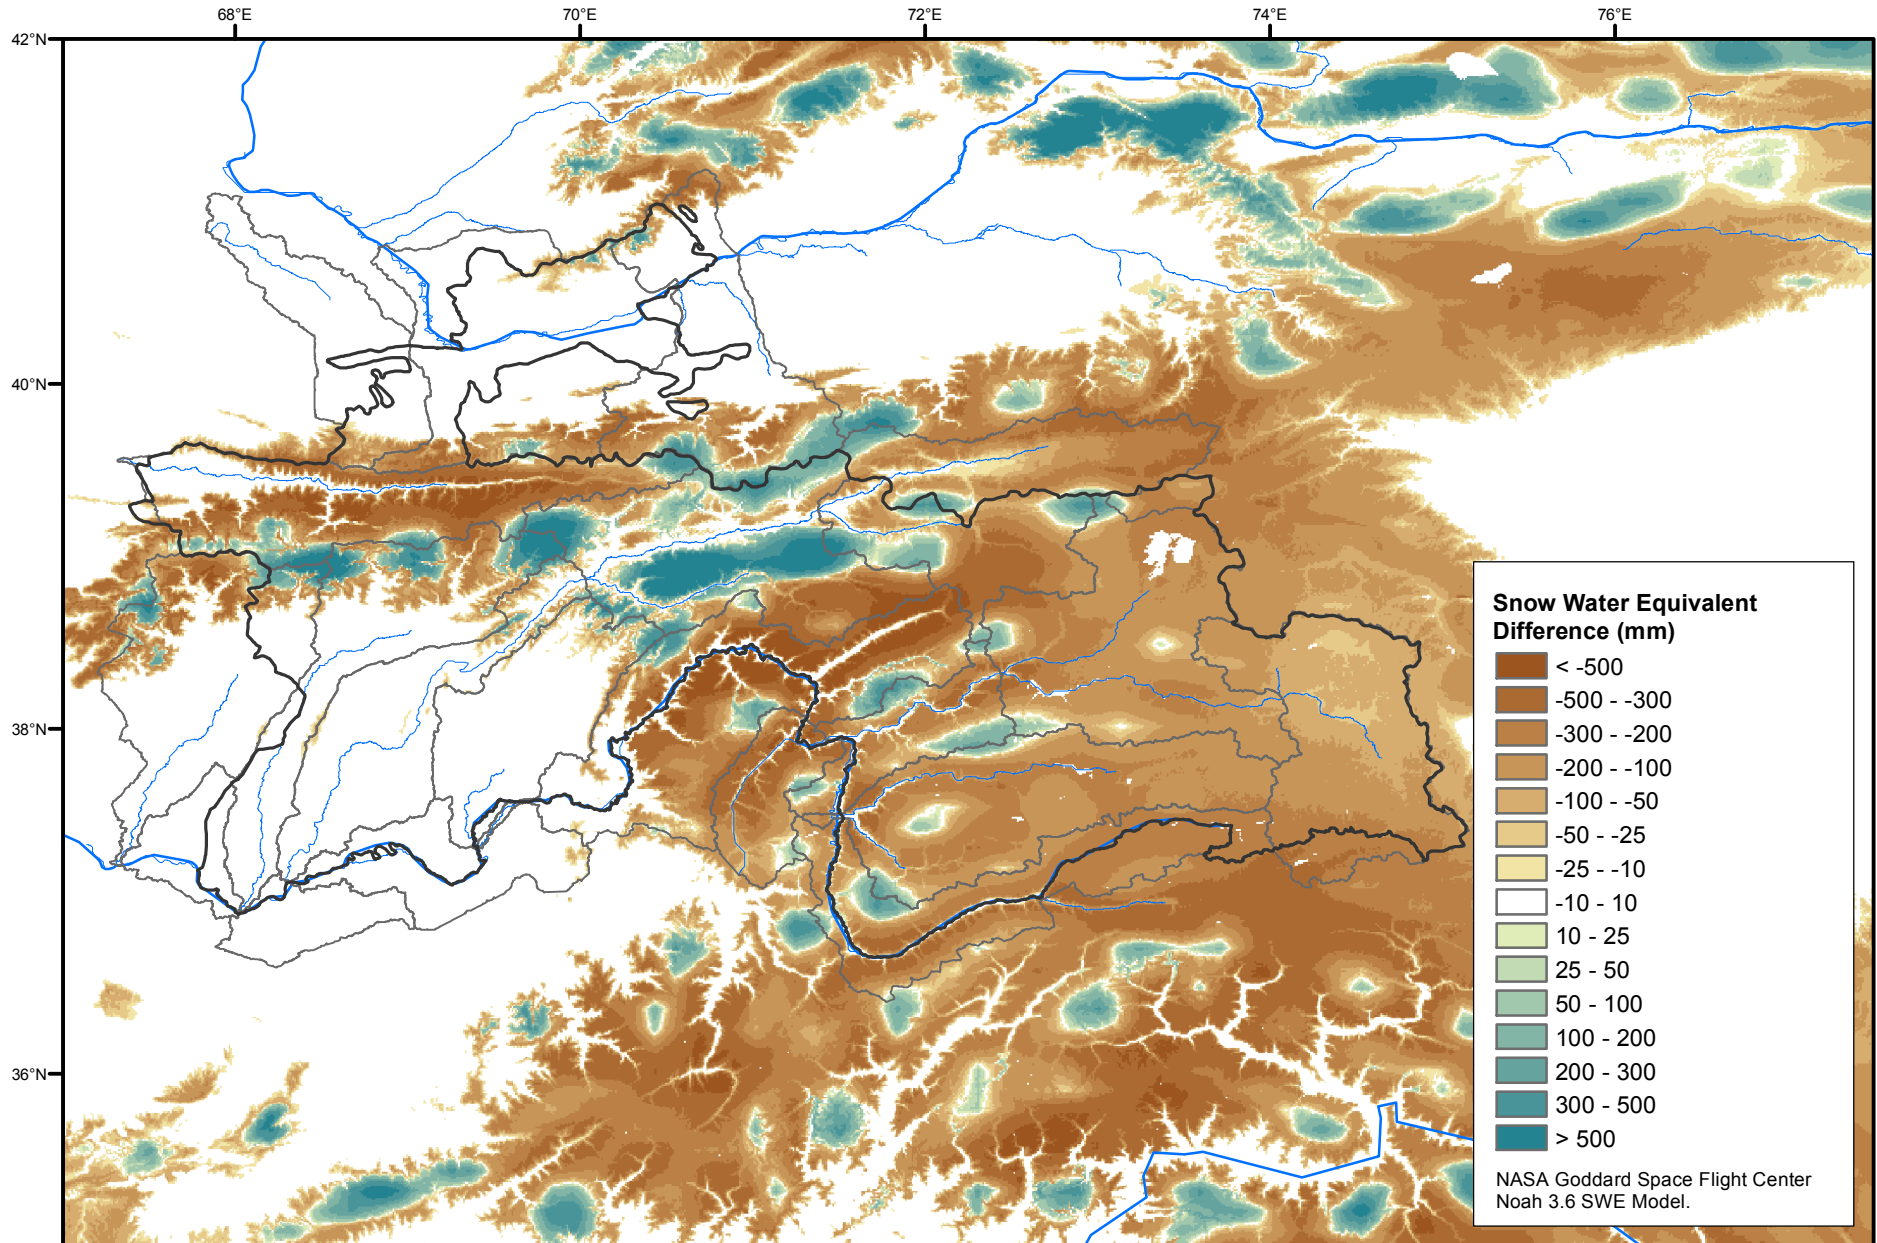

Daily Snow Water Equivalent Difference Anomaly

April 04, 2018 minus Average (2002-2016)

Map created by USGS/EROS