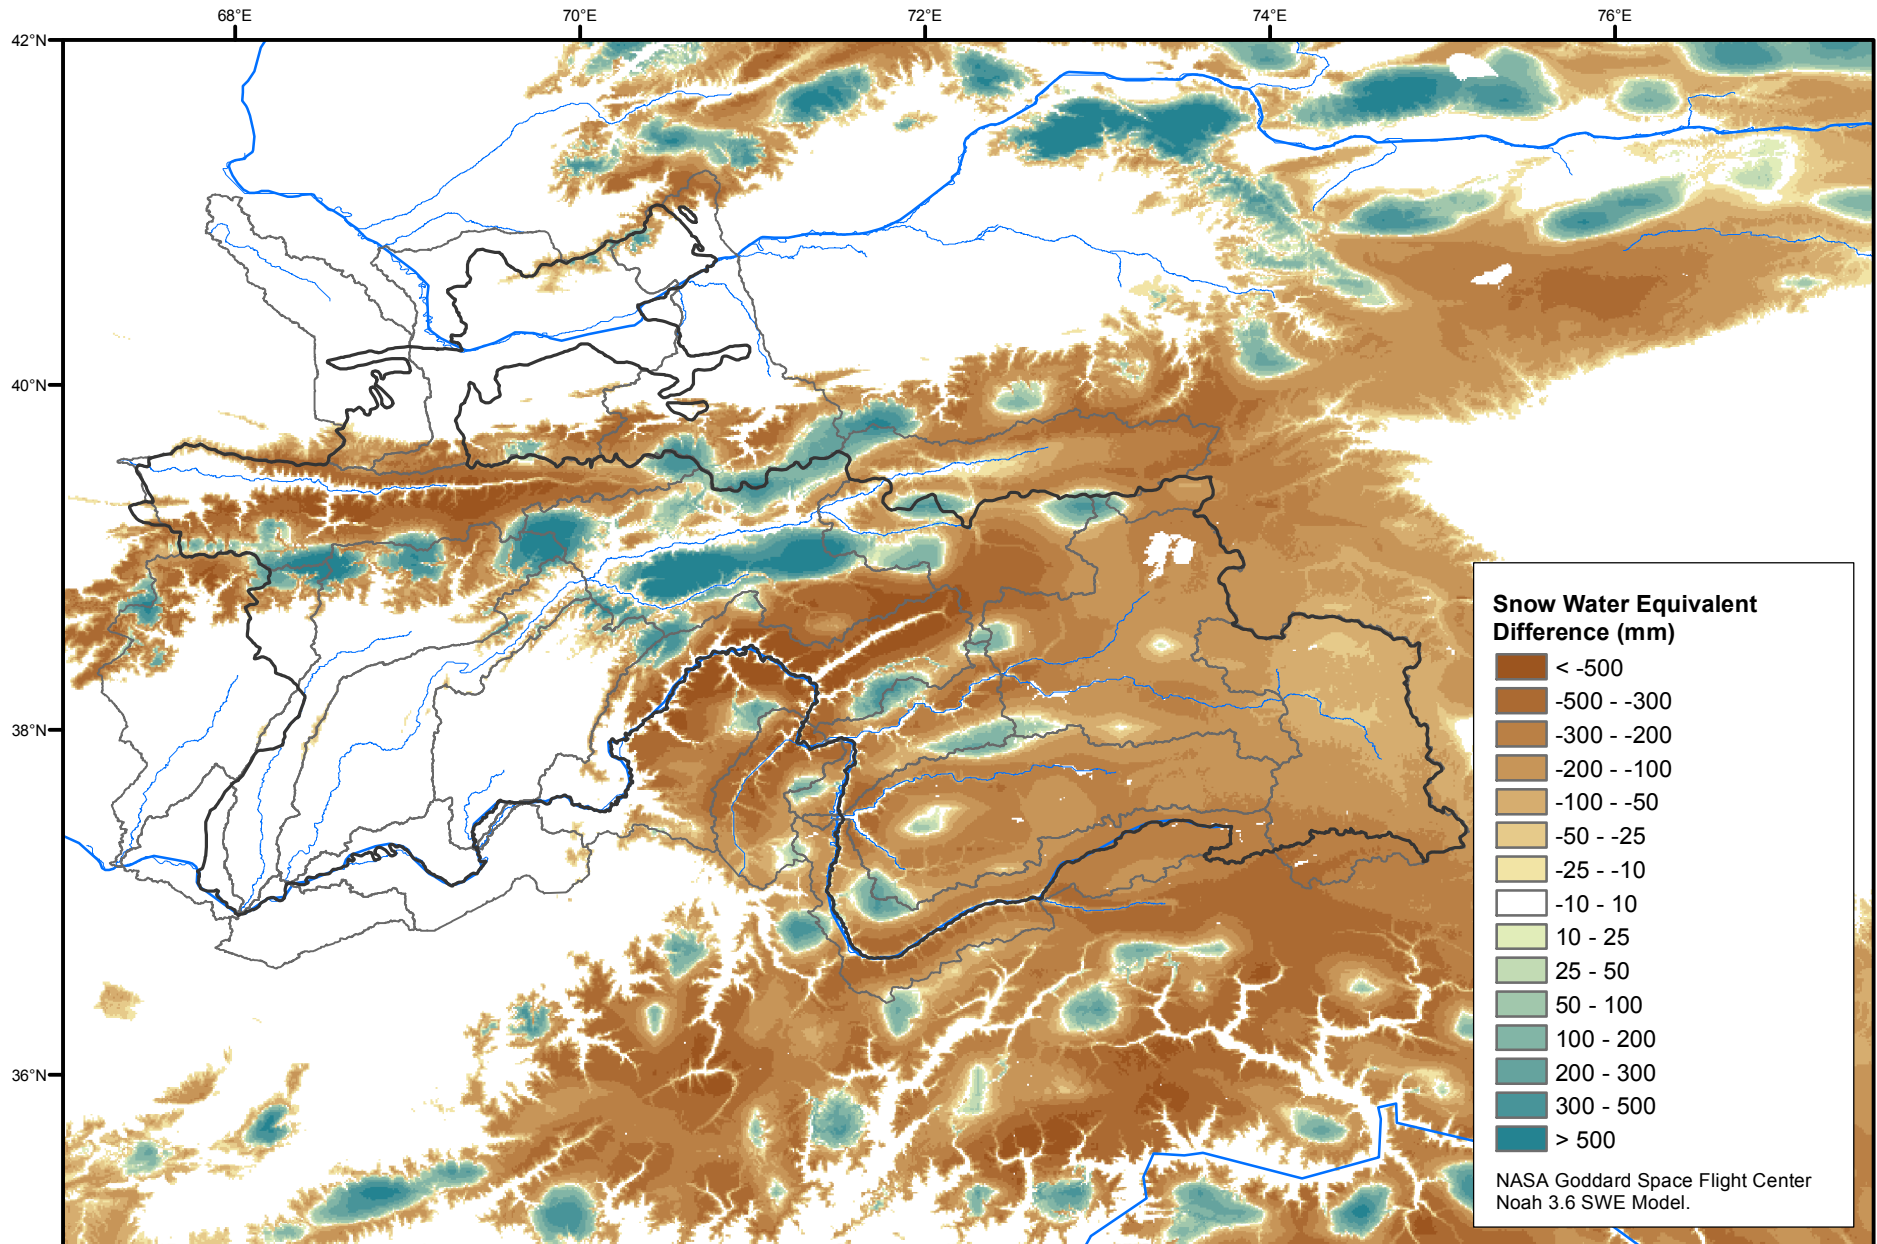

Daily Snow Water Equivalent Difference Anomaly

April 05, 2018 minus Average (2002-2016)

Map created by USGS/EROS