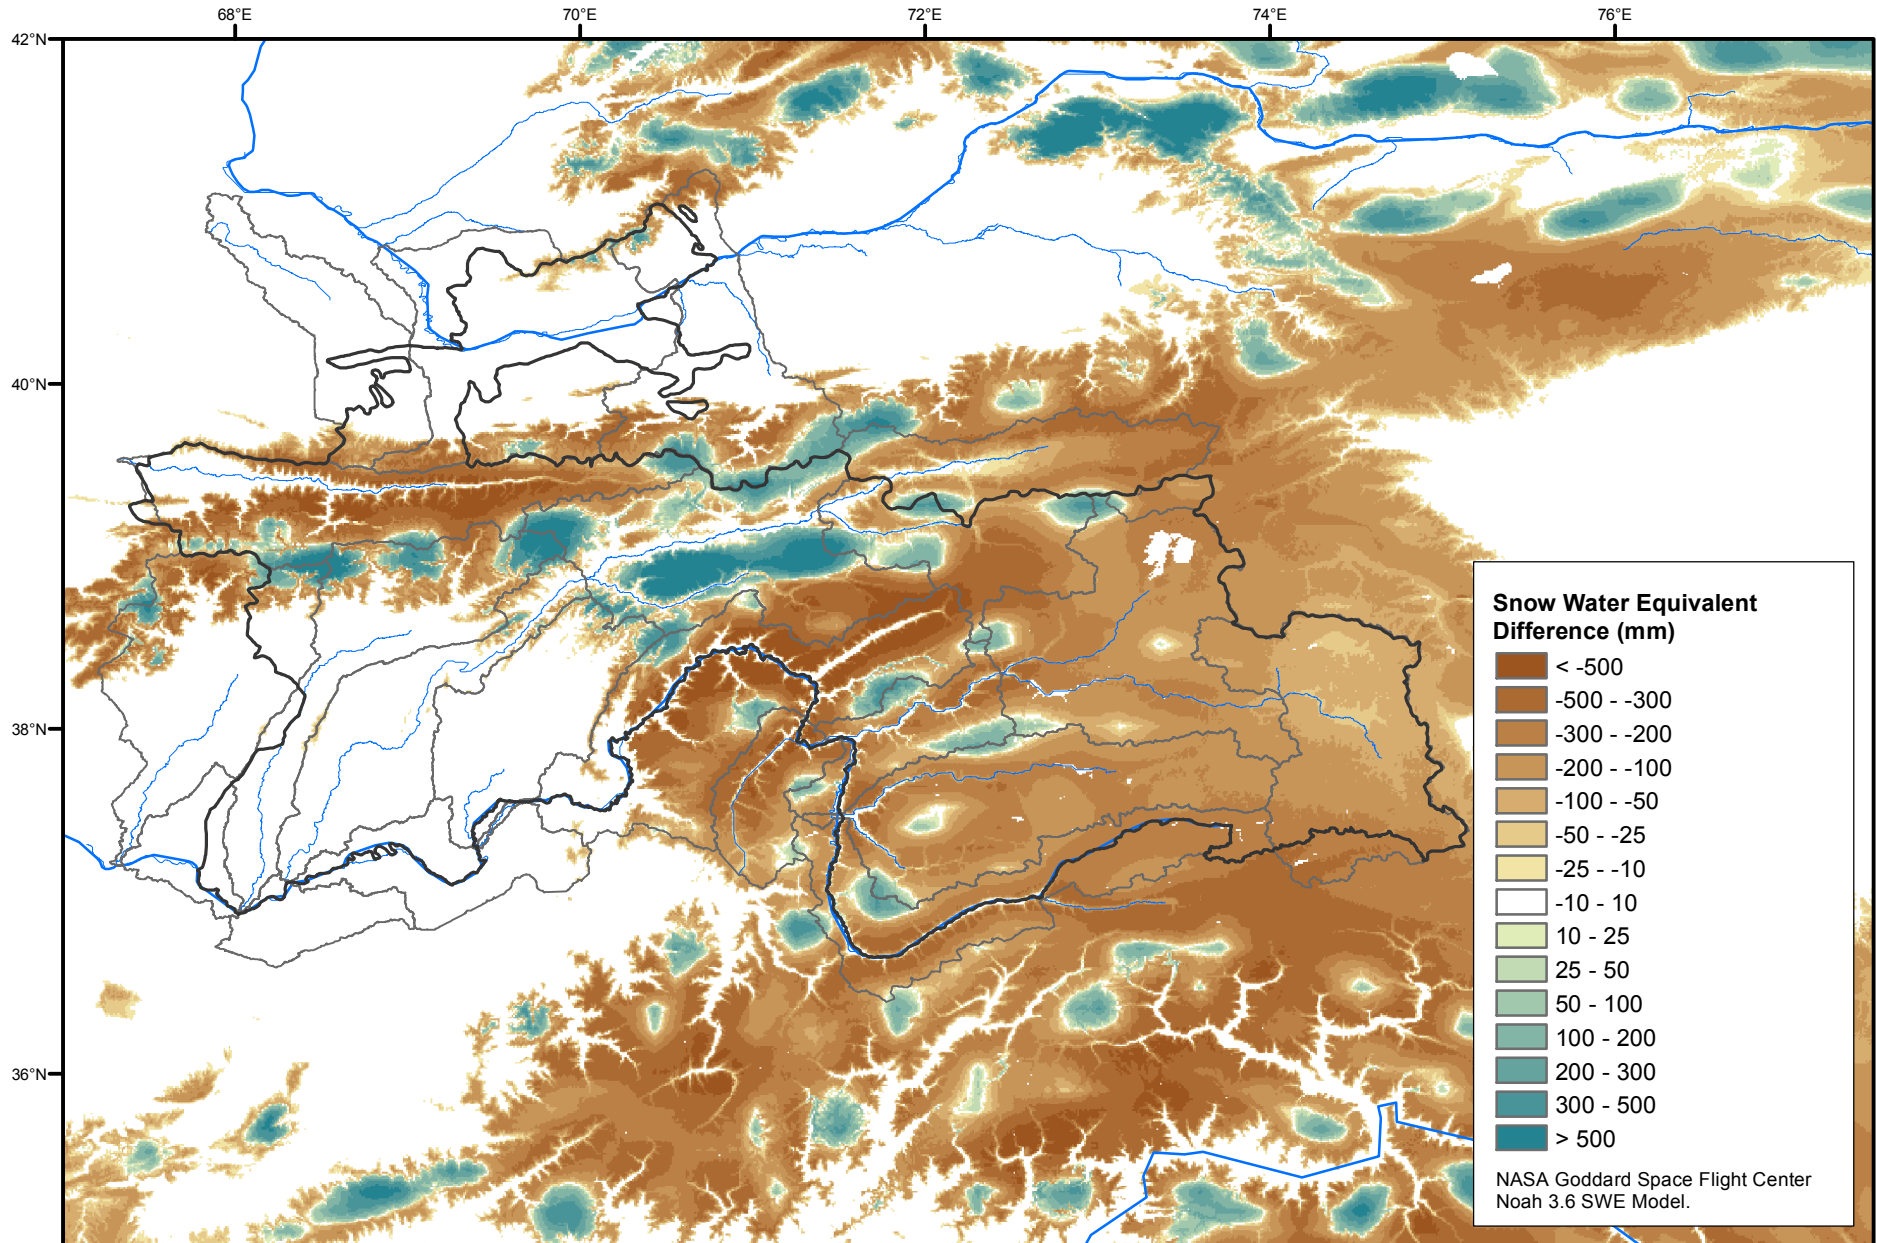

Daily Snow Water Equivalent Difference Anomaly

April 06, 2018 minus Average (2002-2016)

Map created by USGS/EROS