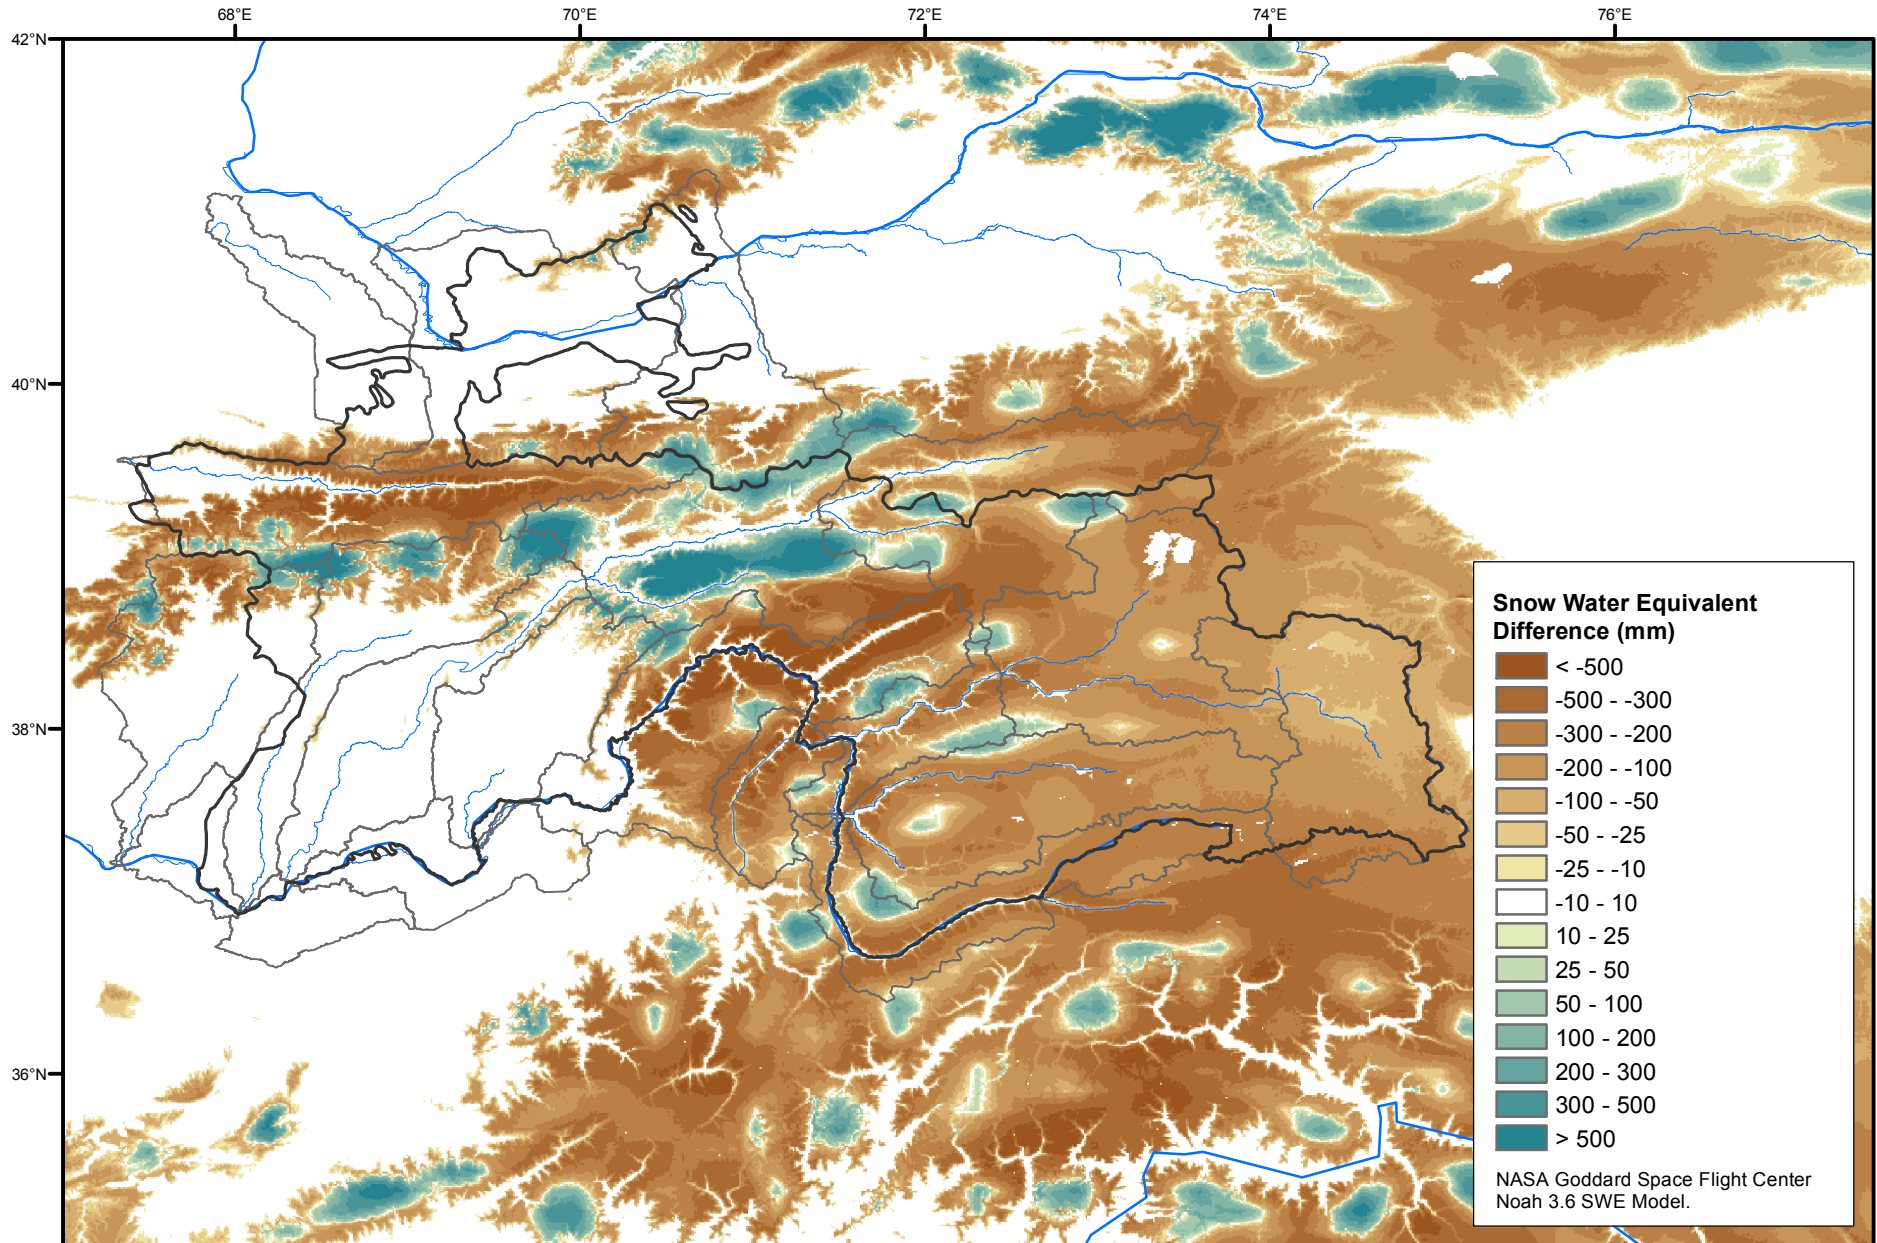

Daily Snow Water Equivalent Difference Anomaly

April 07, 2018 minus Average (2002-2016)

Map created by USGS/EROS