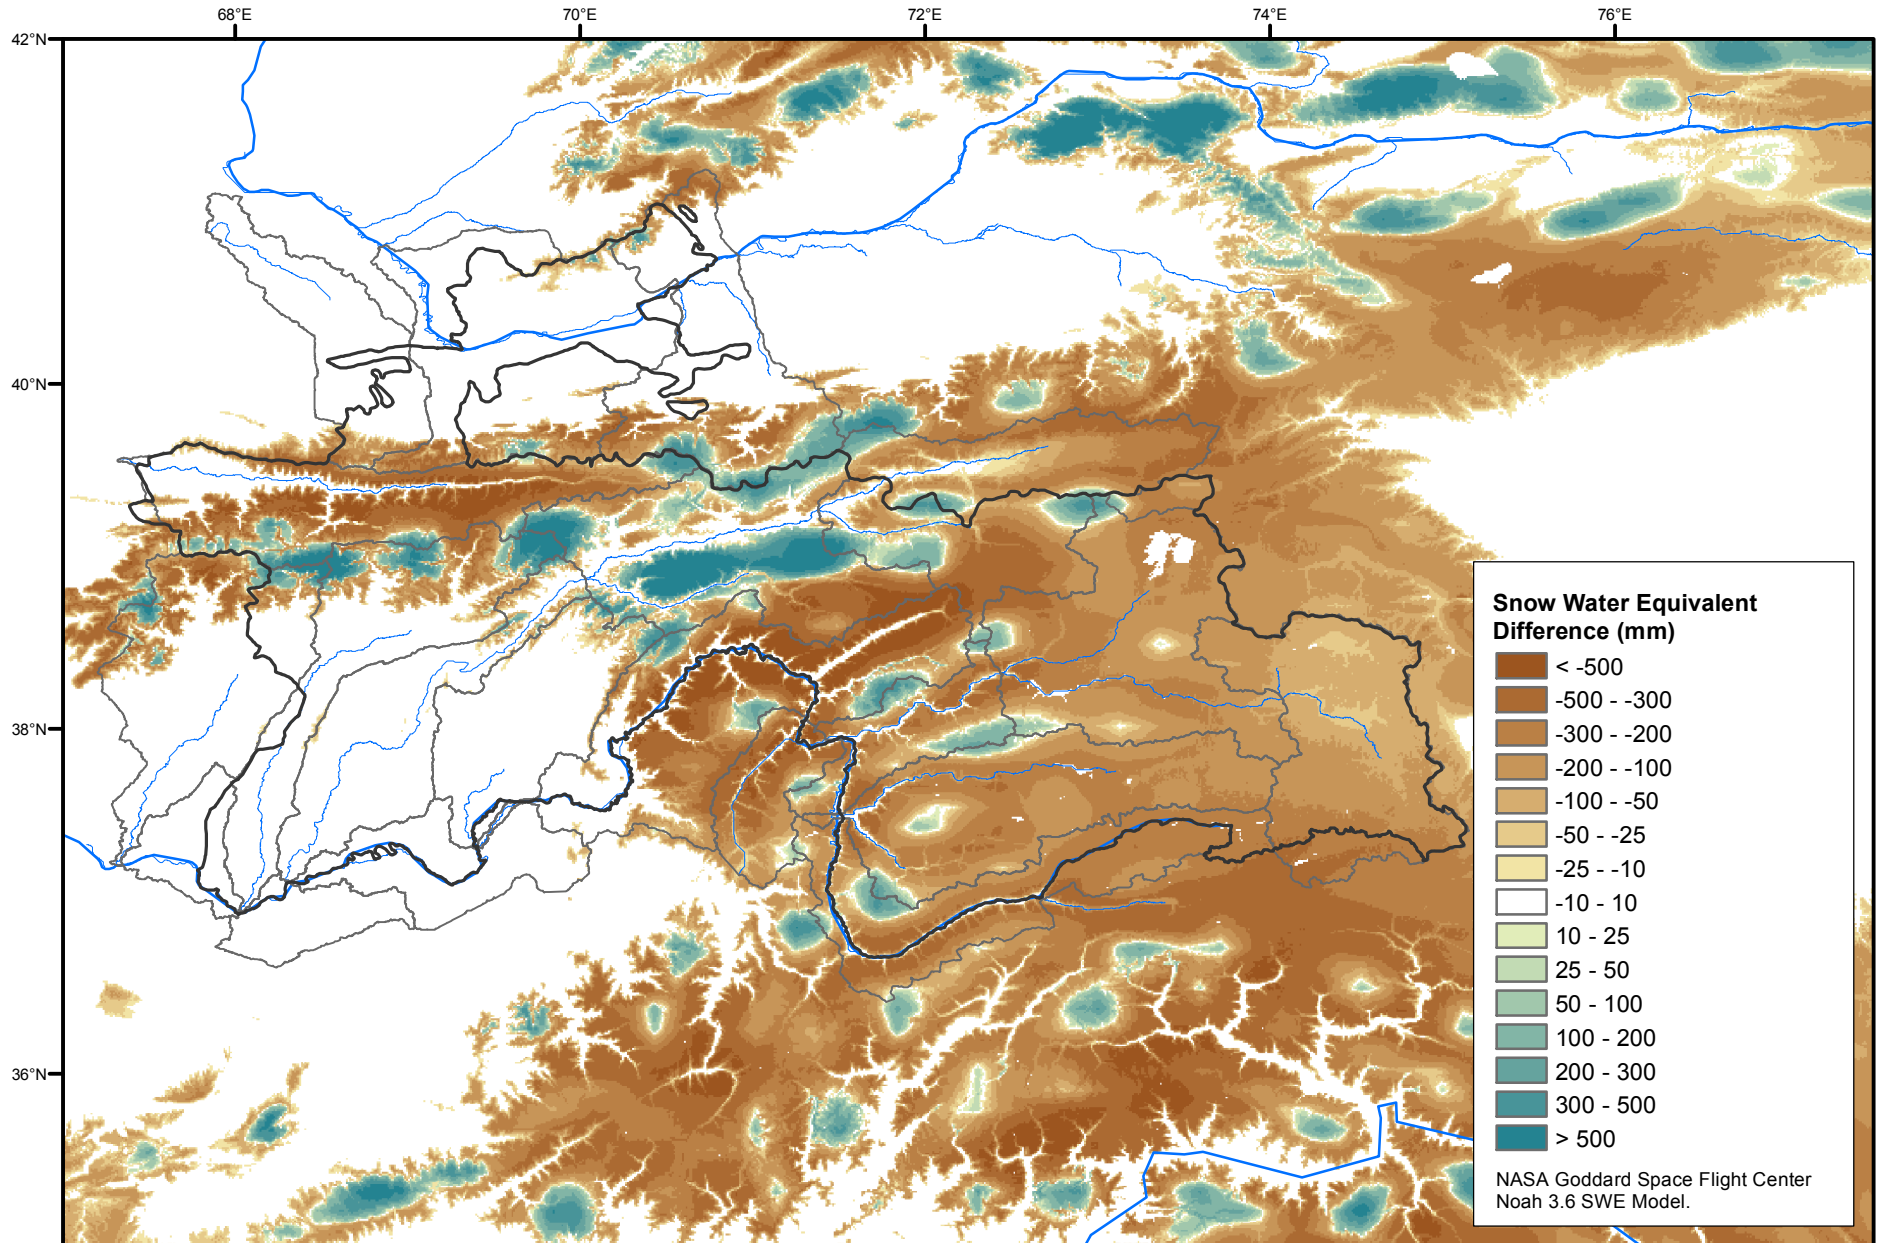

Daily Snow Water Equivalent Difference Anomaly

April 08, 2018 minus Average (2002-2016)

Map created by USGS/EROS