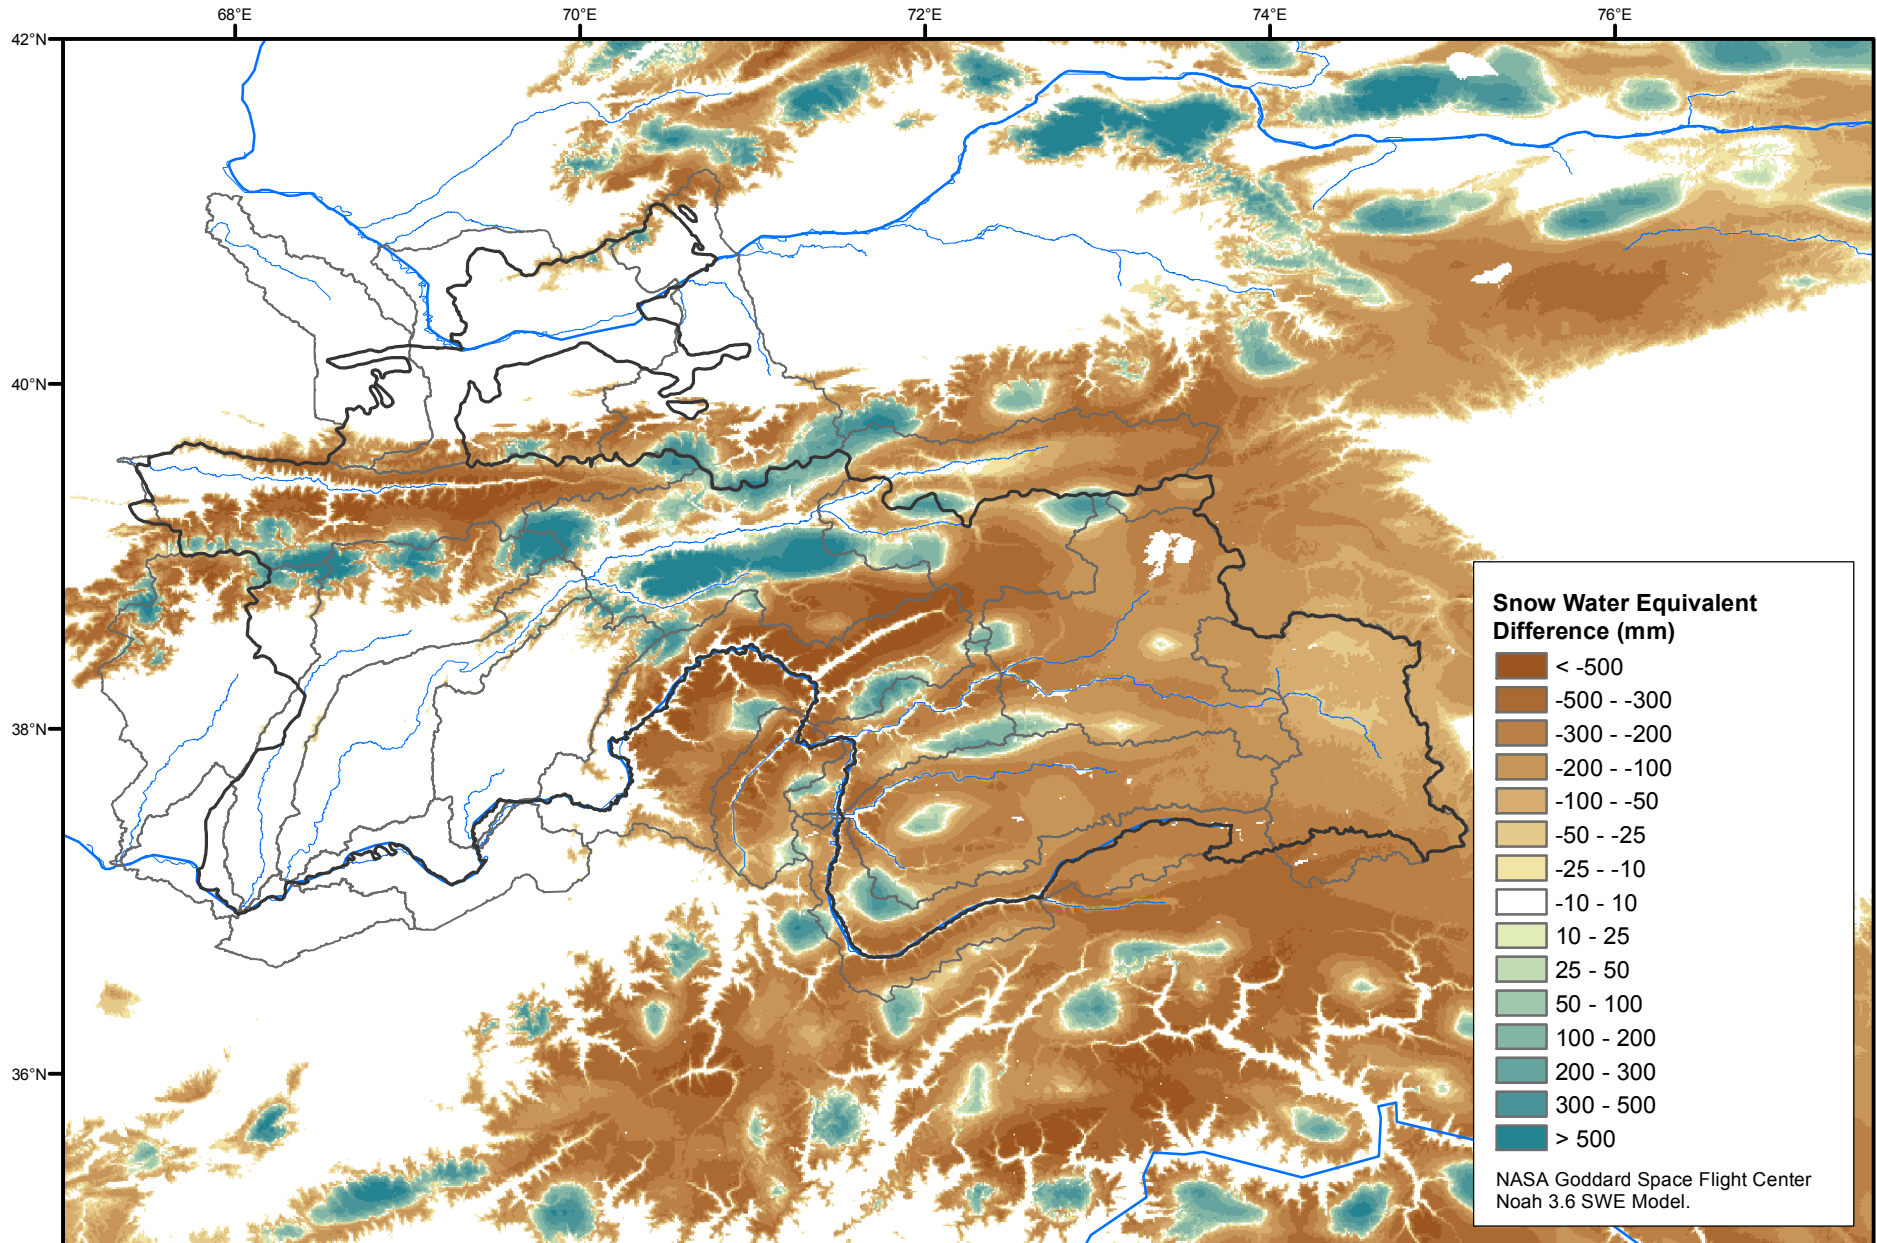

Daily Snow Water Equivalent Difference Anomaly

April 09, 2018 minus Average (2002-2016)

Map created by USGS/EROS