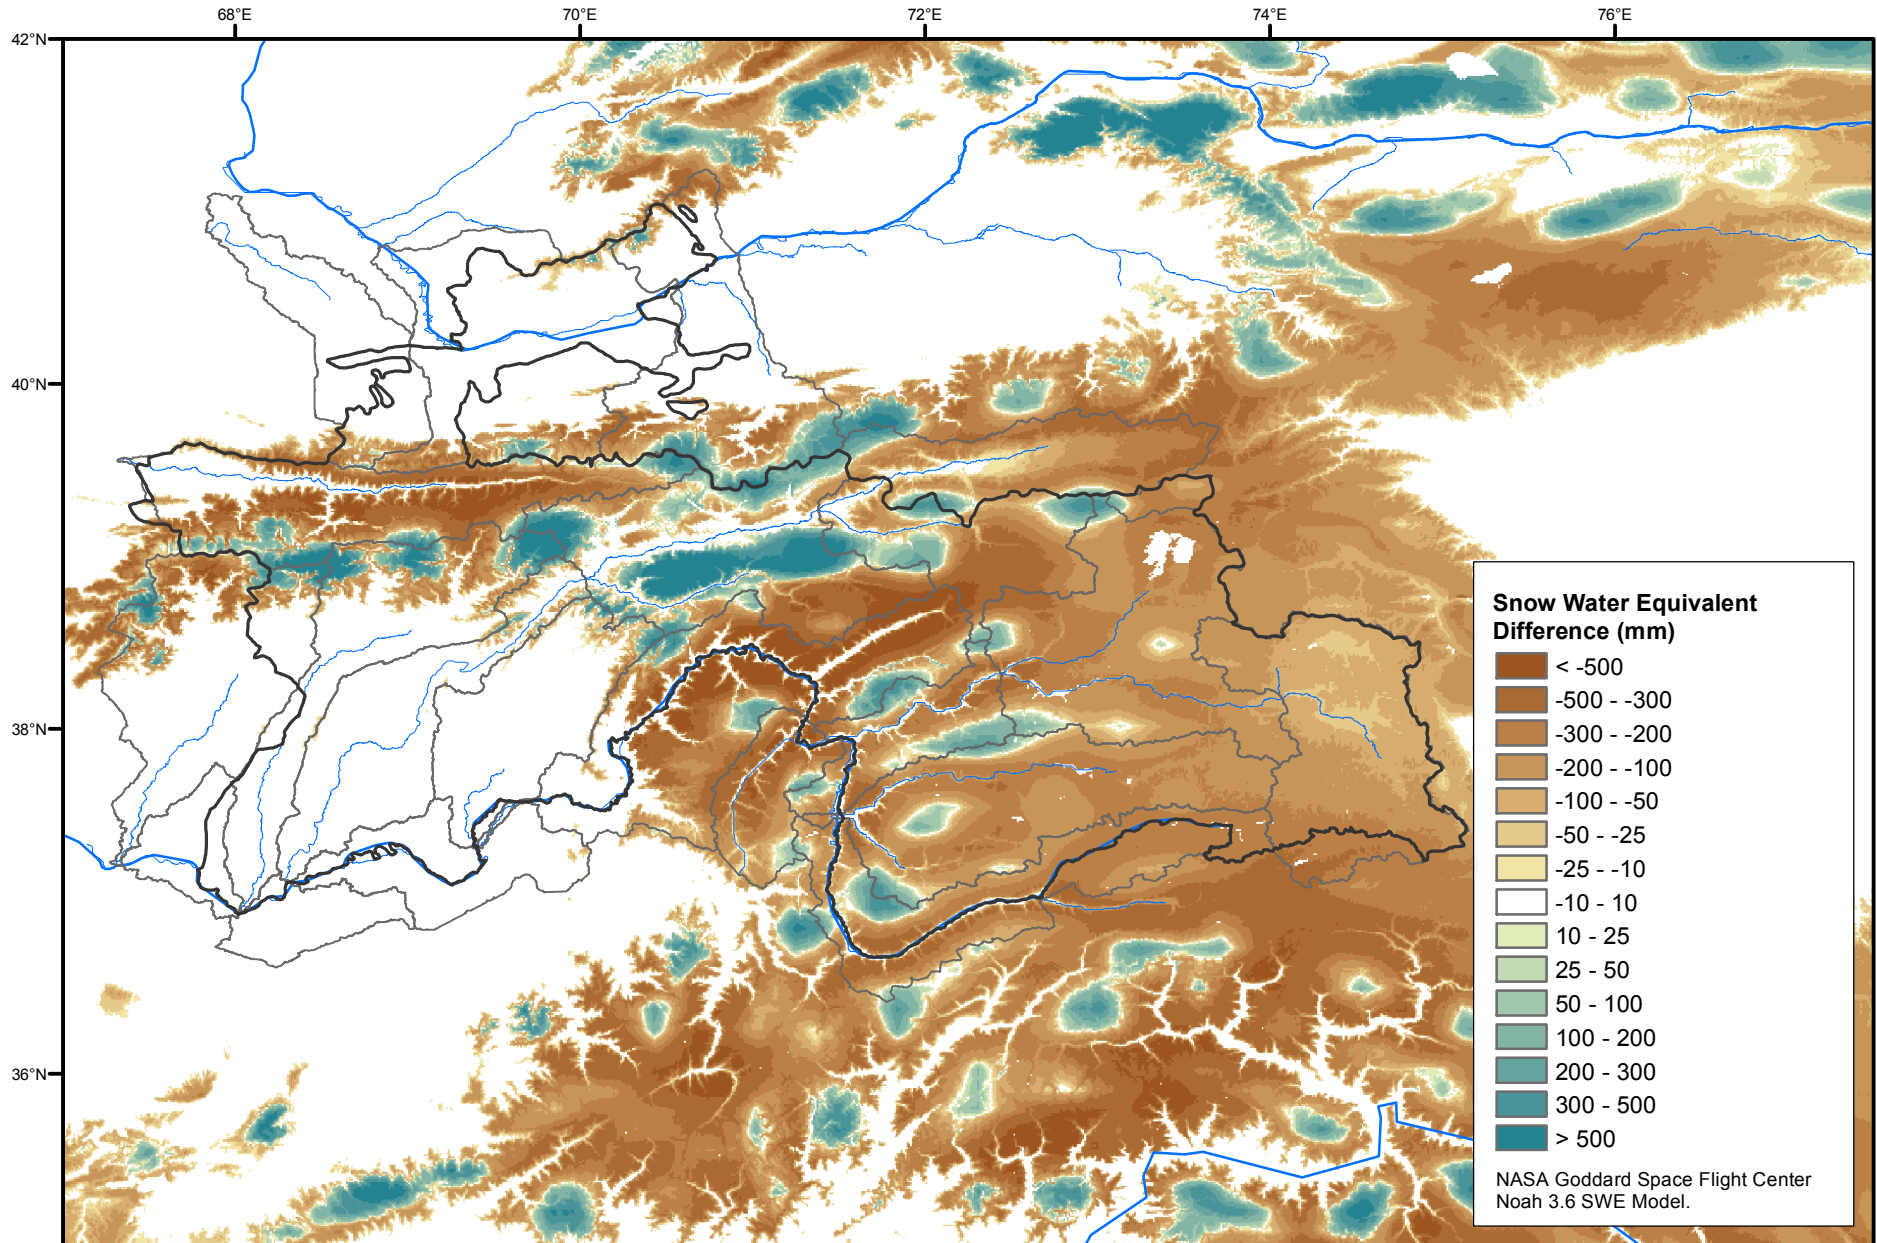

Daily Snow Water Equivalent Difference Anomaly

April 11, 2018 minus Average (2002-2016)

Map created by USGS/EROS