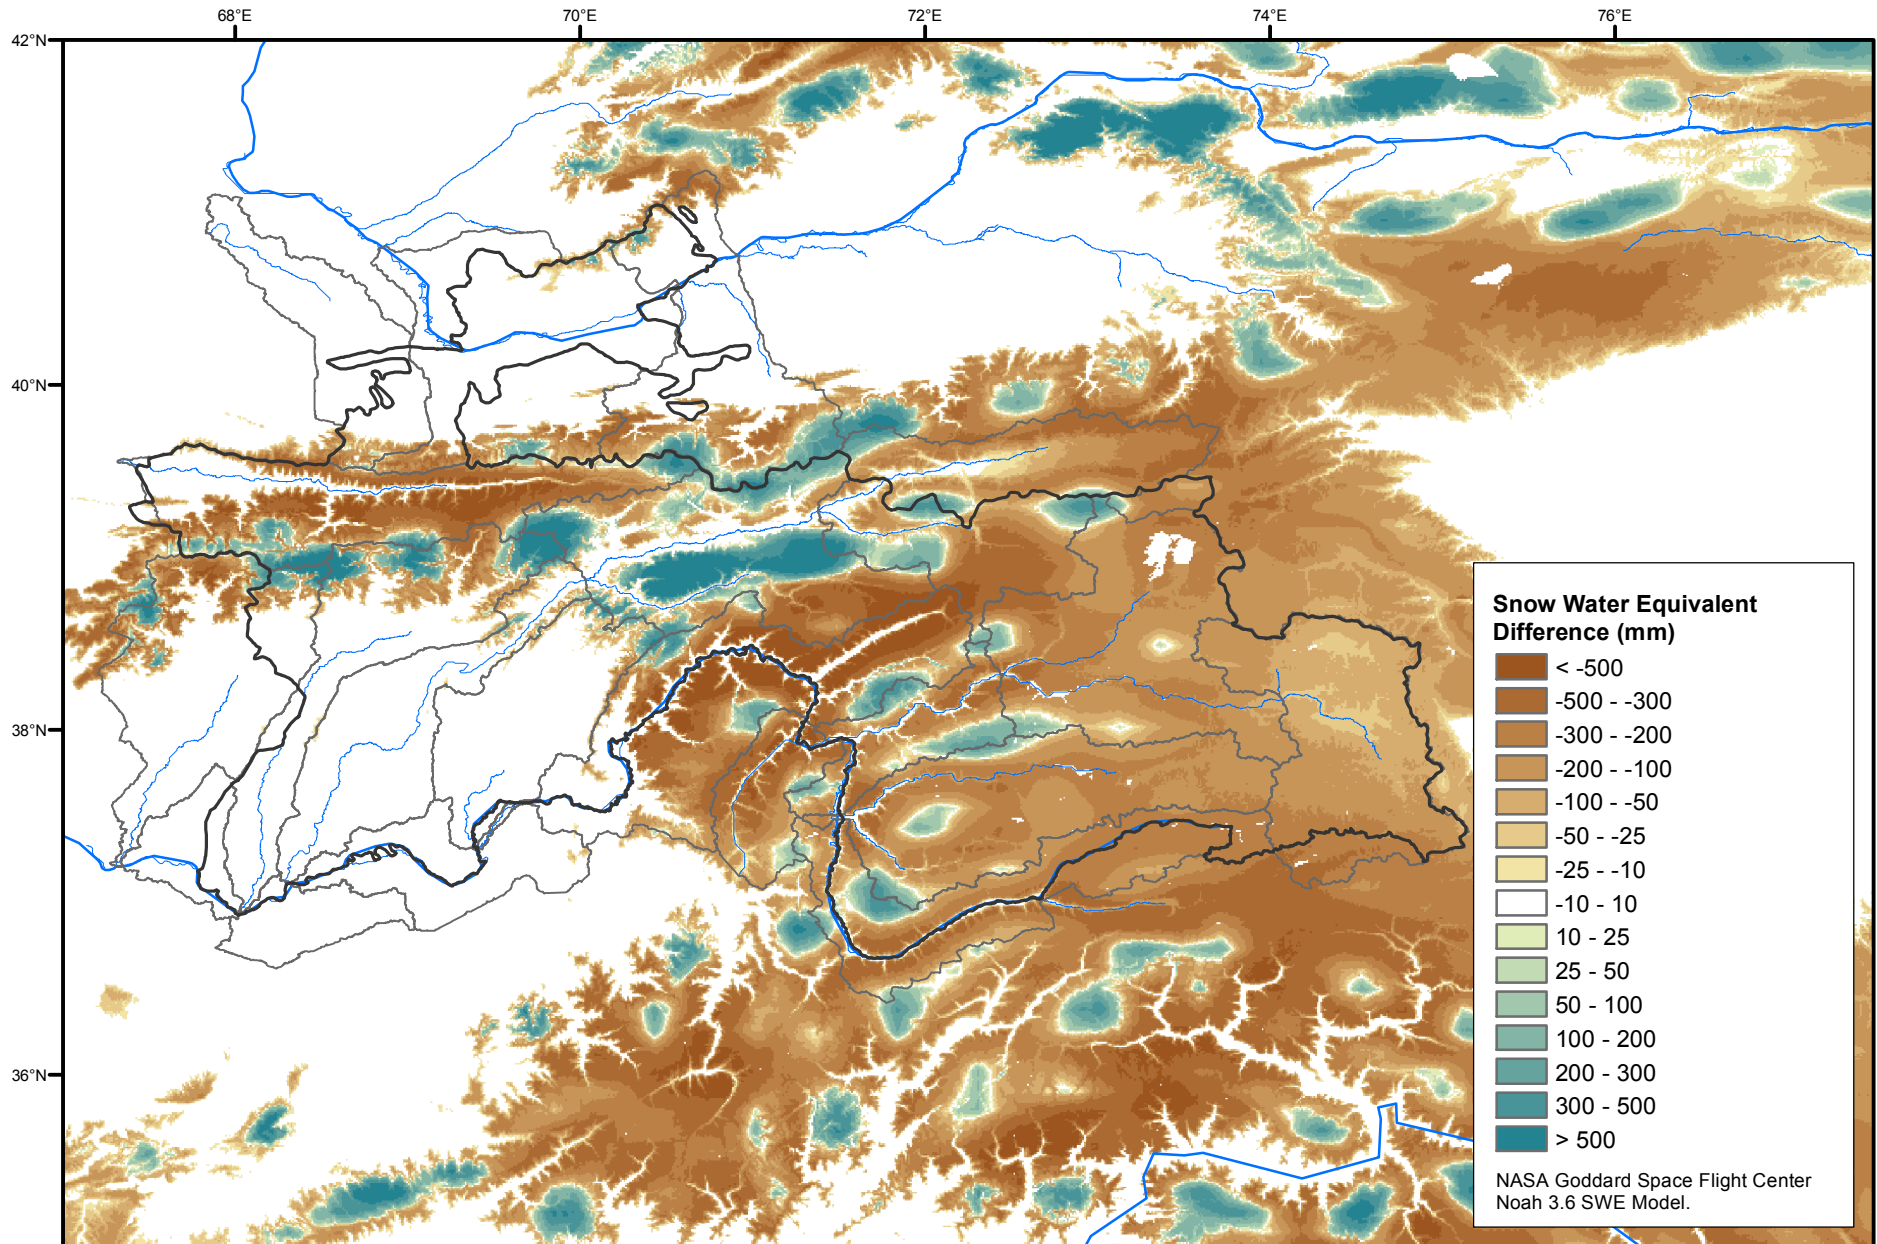

Daily Snow Water Equivalent Difference Anomaly

April 12, 2018 minus Average (2002-2016)

Map created by USGS/EROS