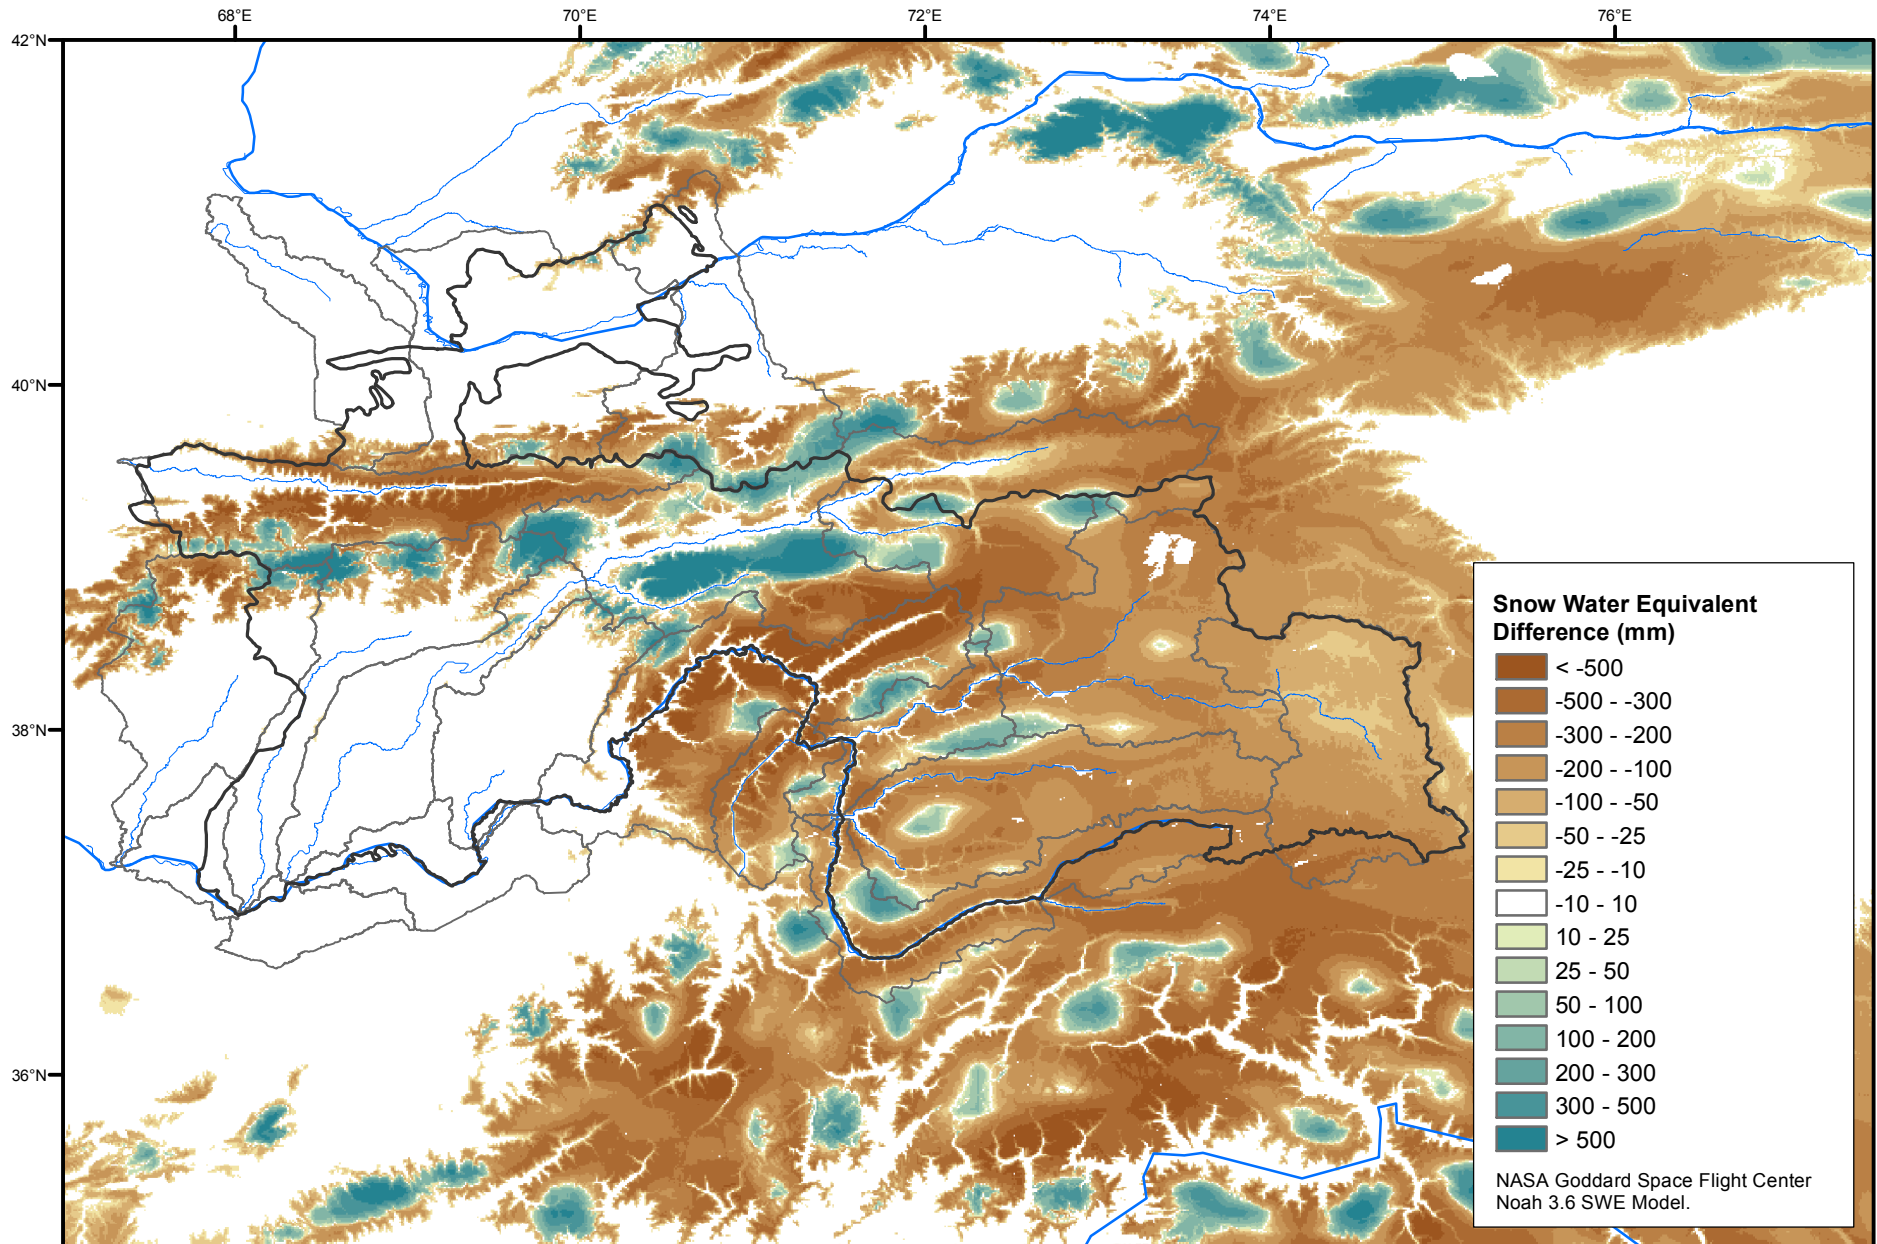

# Daily Snow Water Equivalent Difference Anomaly

April 15, 2018 minus Average (2002-2016)

Map created by USGS/EROS