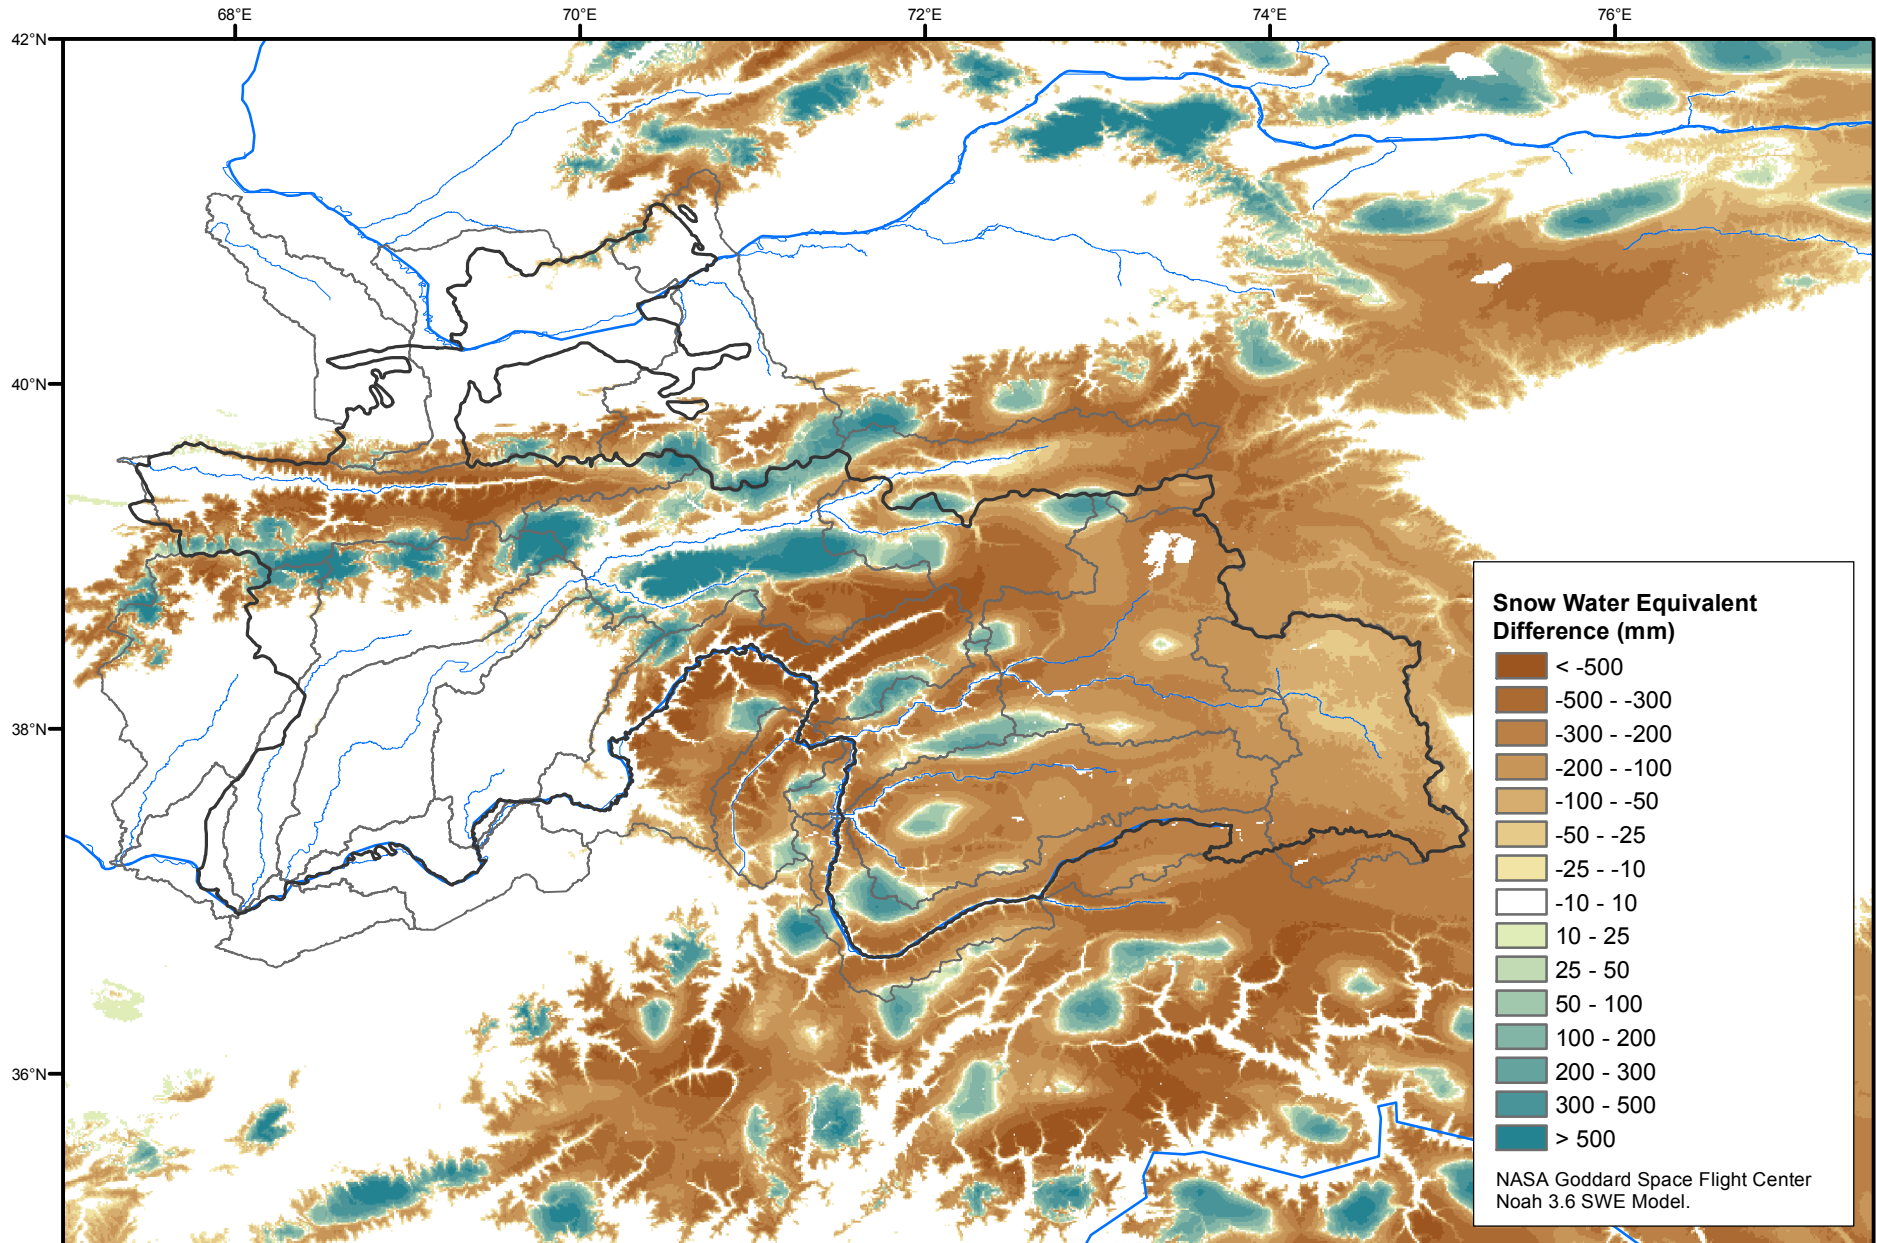

Daily Snow Water Equivalent Difference Anomaly

April 18, 2018 minus Average (2002-2016)

Map created by USGS/EROS