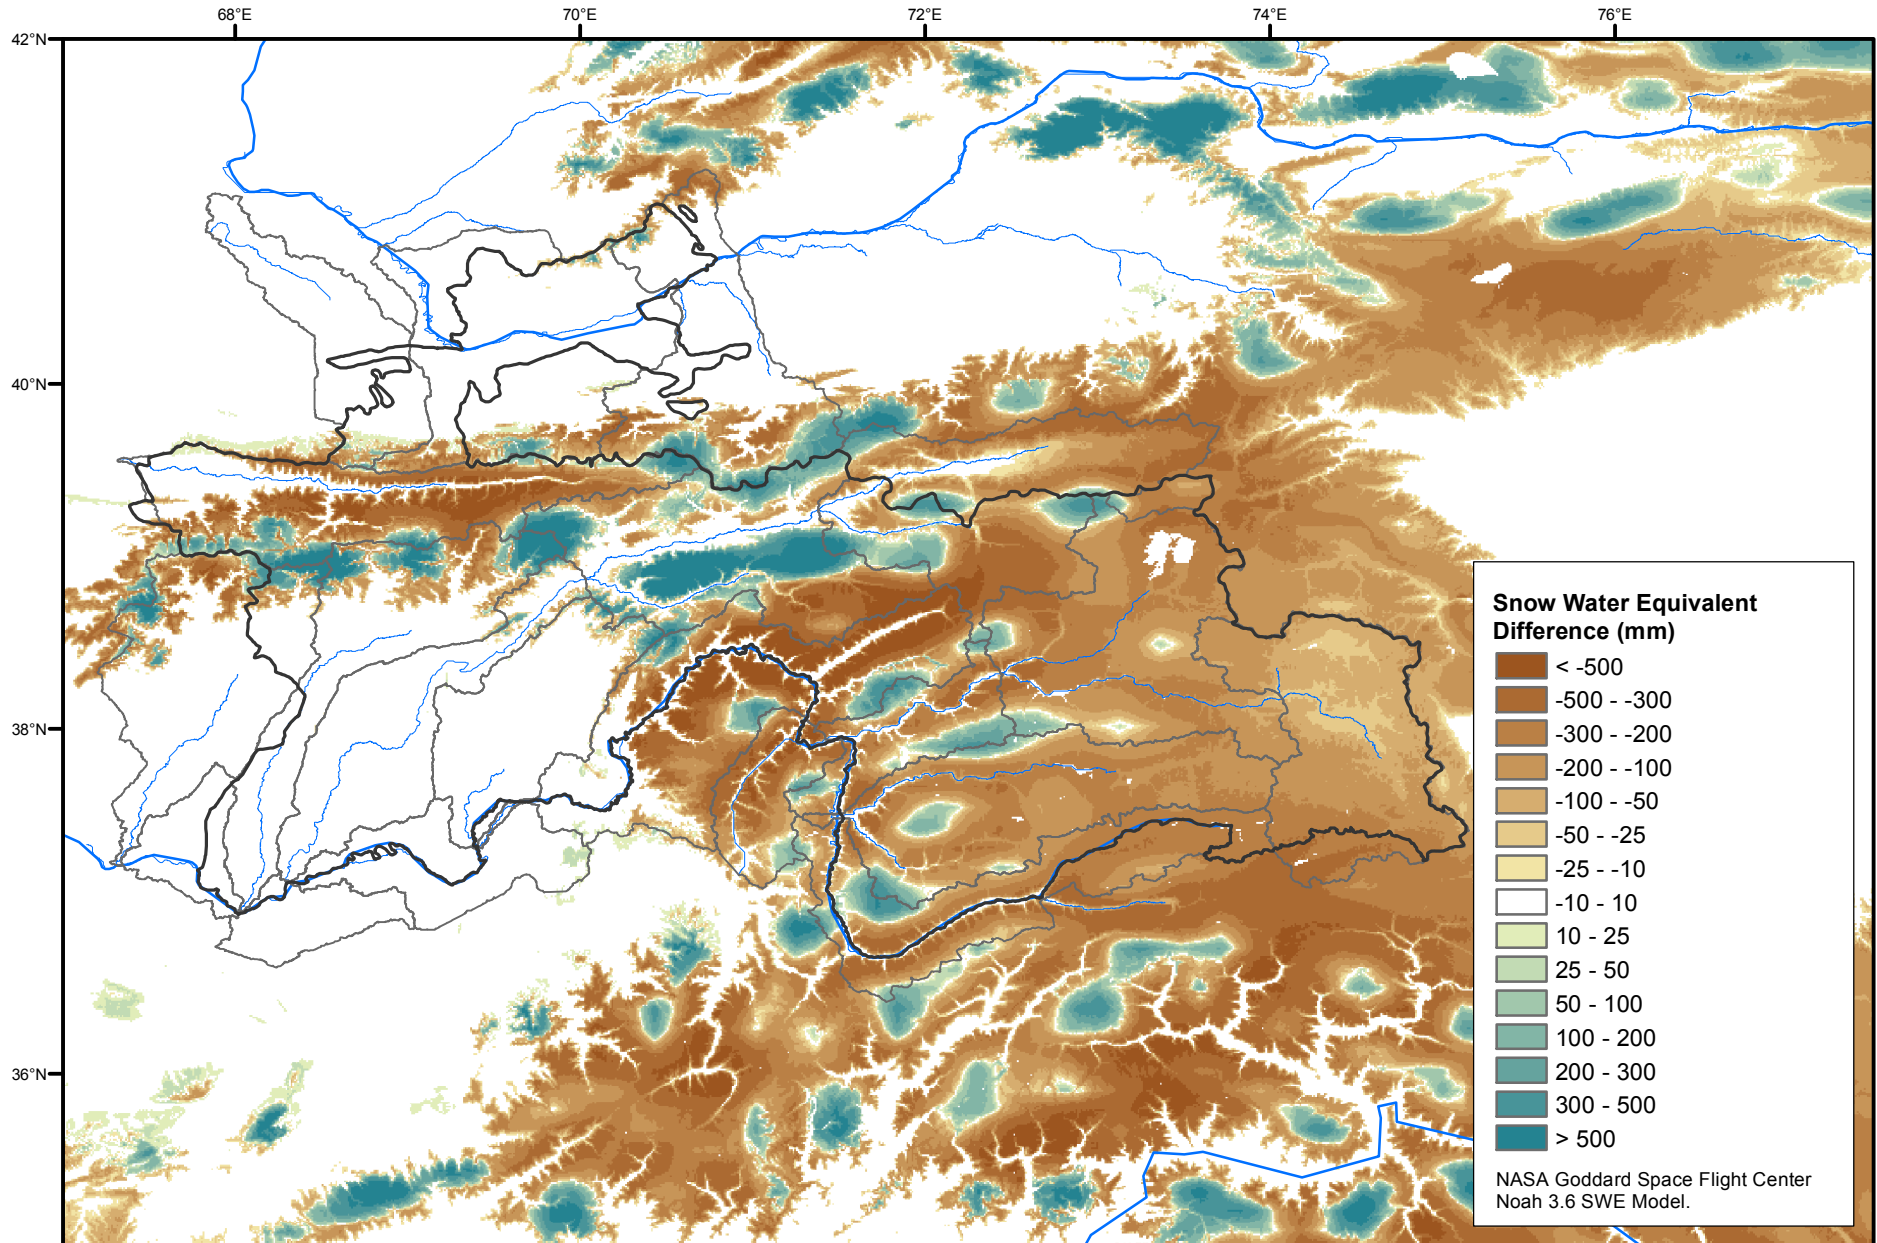

# Daily Snow Water Equivalent Difference Anomaly

April 19, 2018 minus Average (2002-2016)

Map created by USGS/EROS