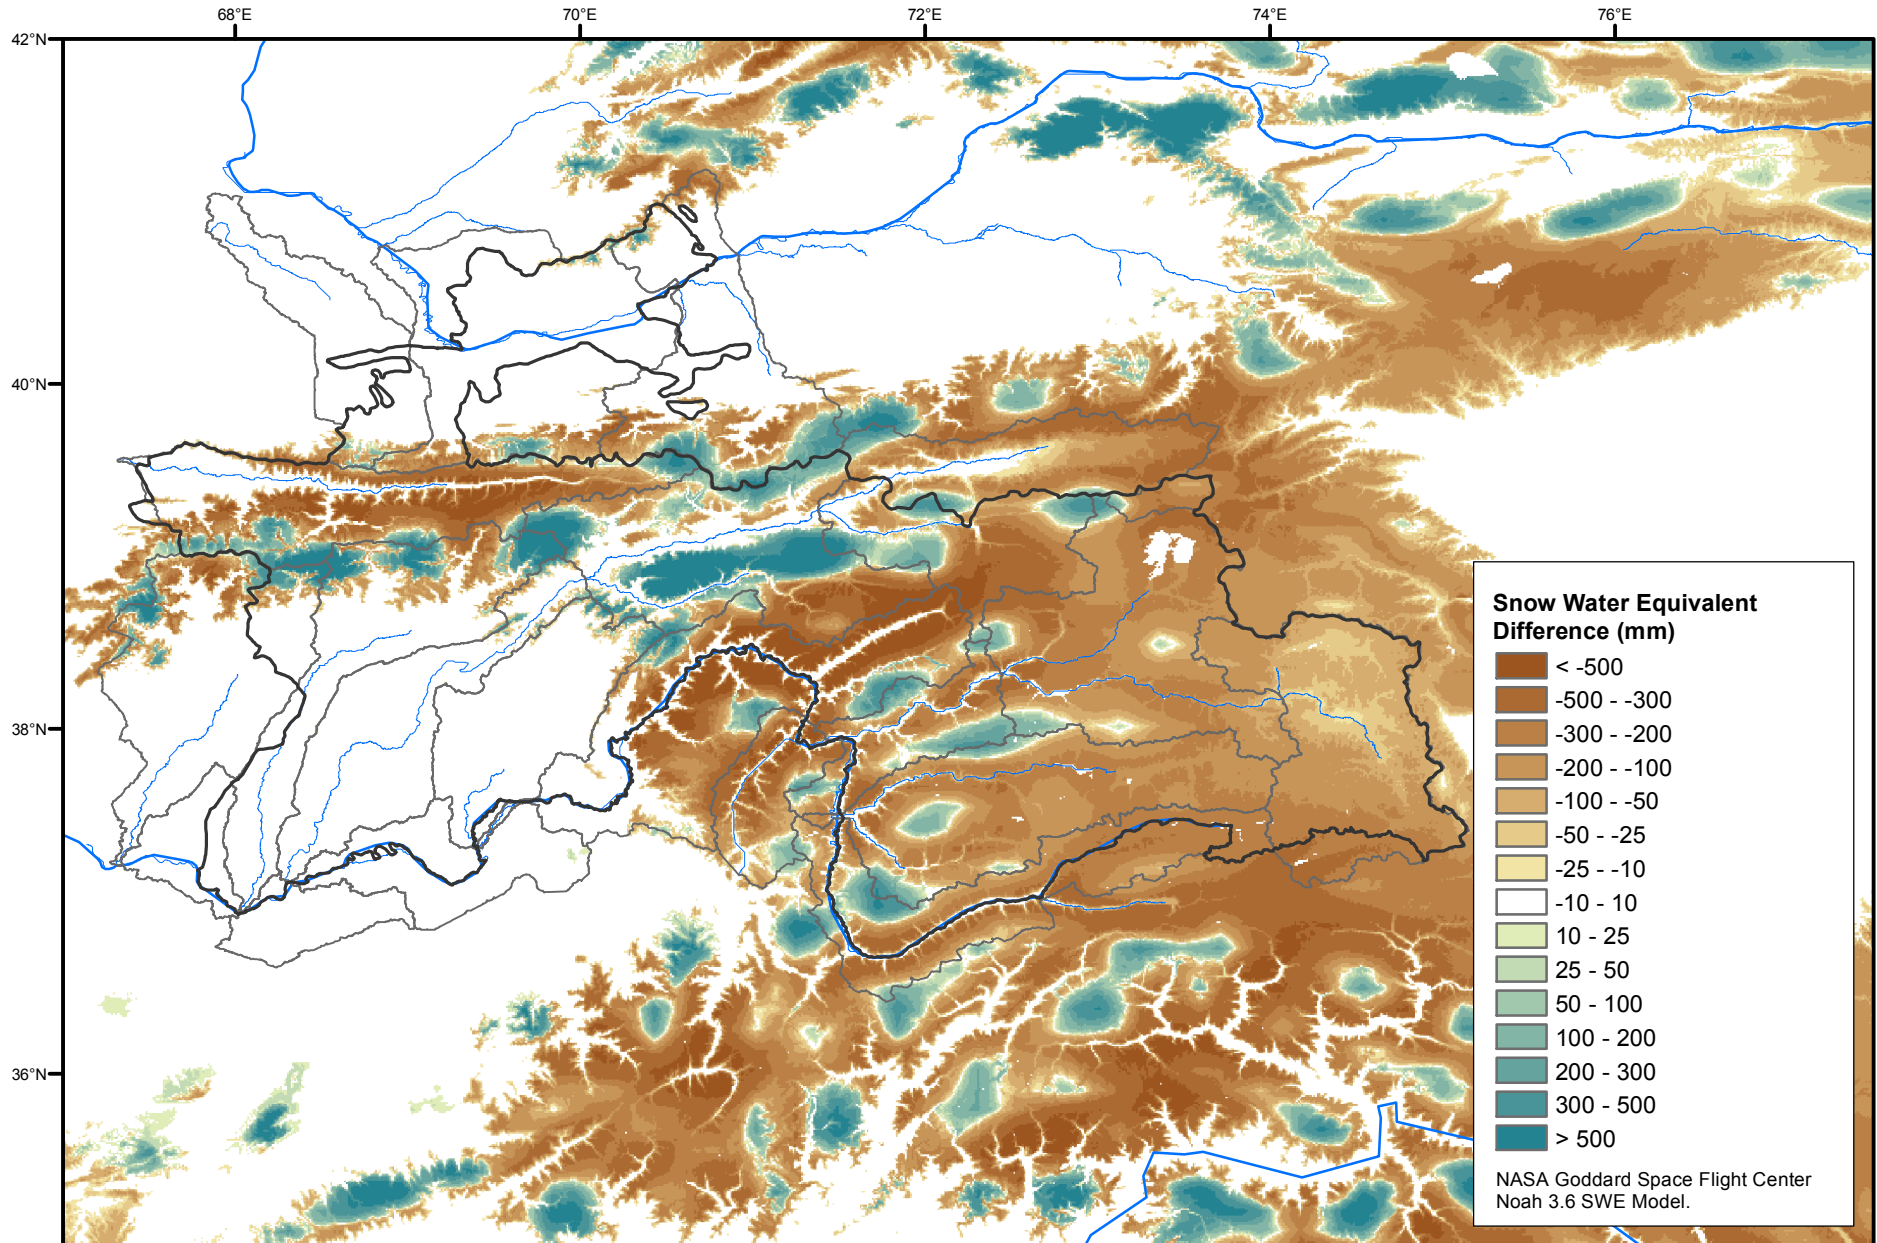

Daily Snow Water Equivalent Difference Anomaly

April 23, 2018 minus Average (2002-2016)

Map created by USGS/EROS