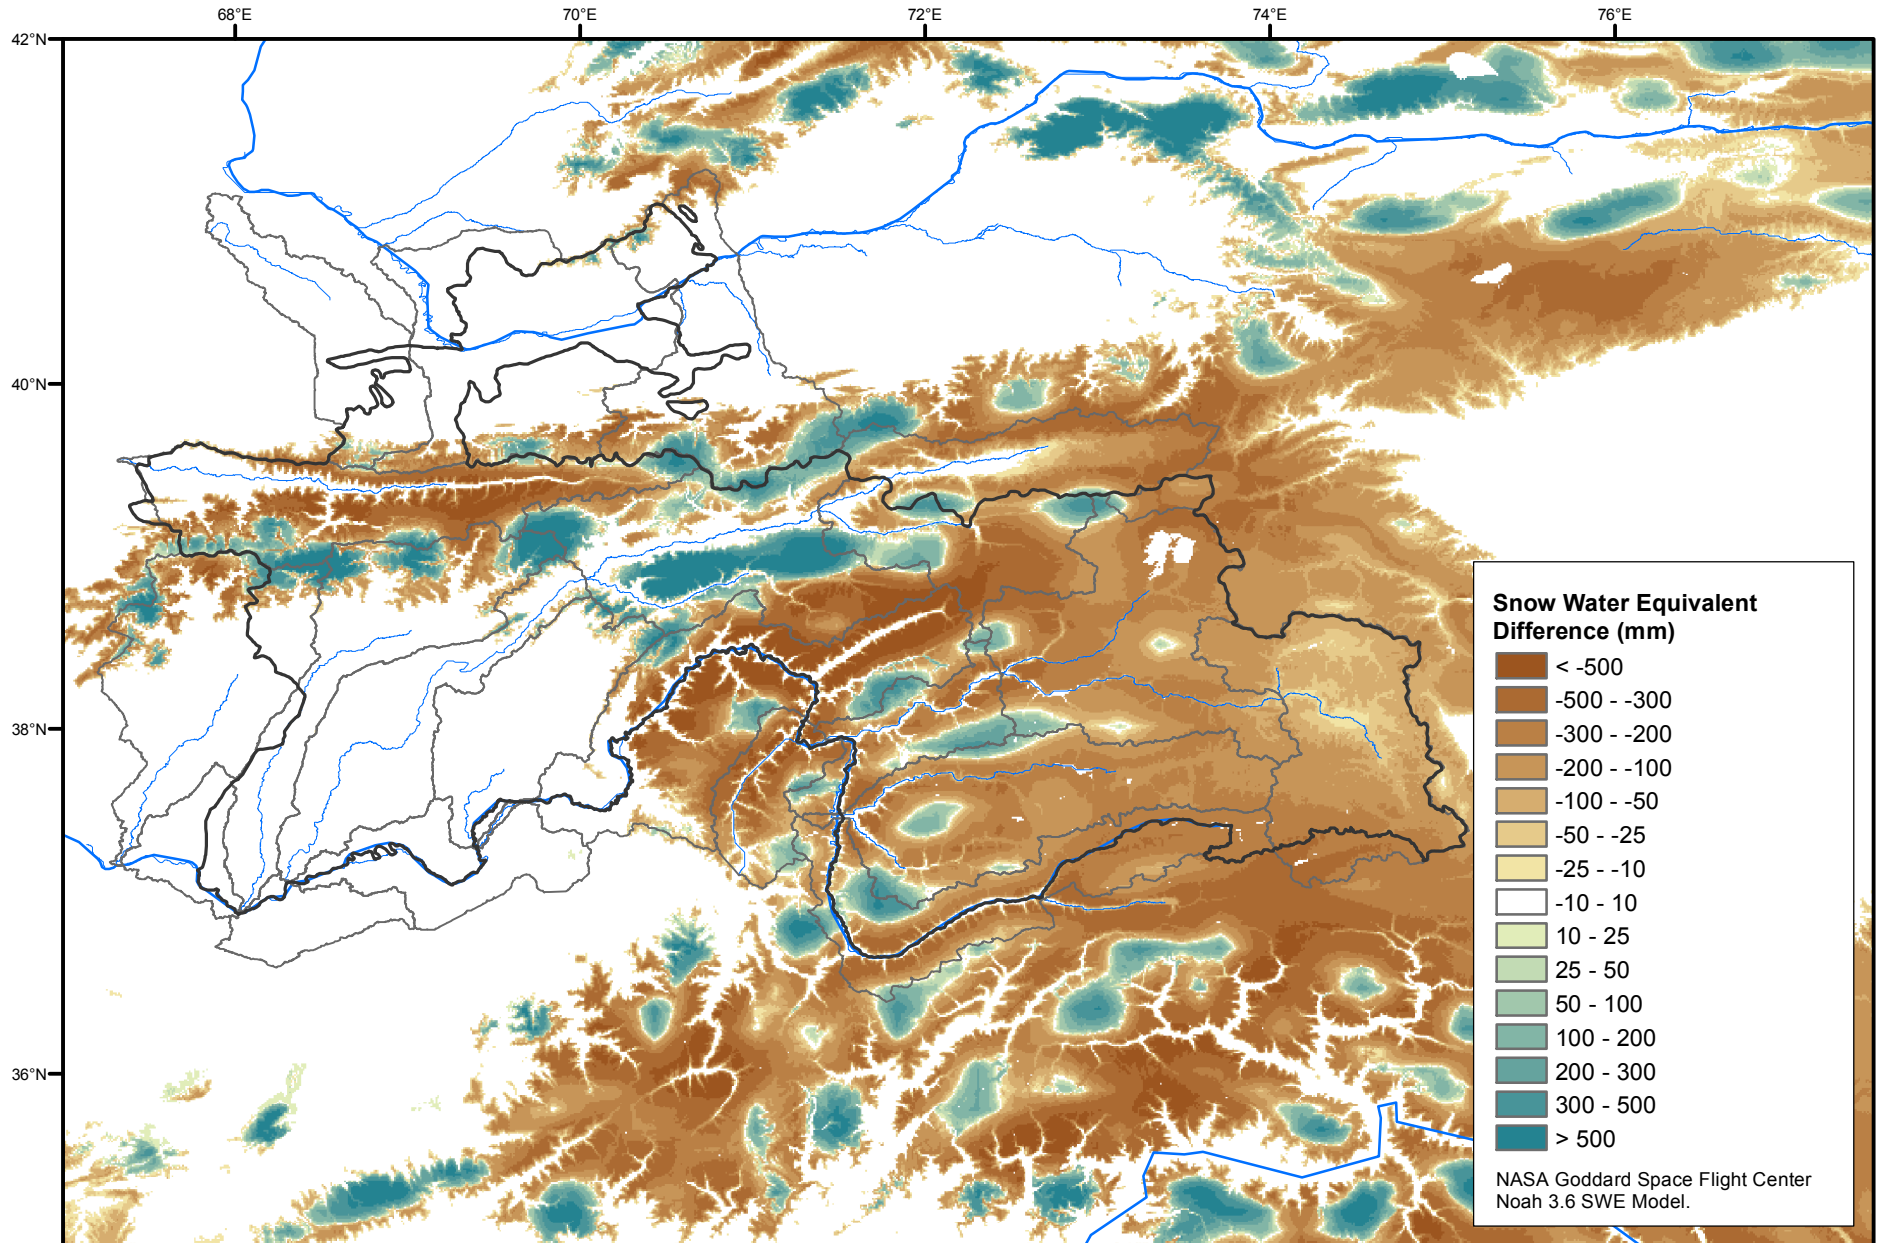

Daily Snow Water Equivalent Difference Anomaly

April 24, 2018 minus Average (2002-2016)

Map created by USGS/EROS