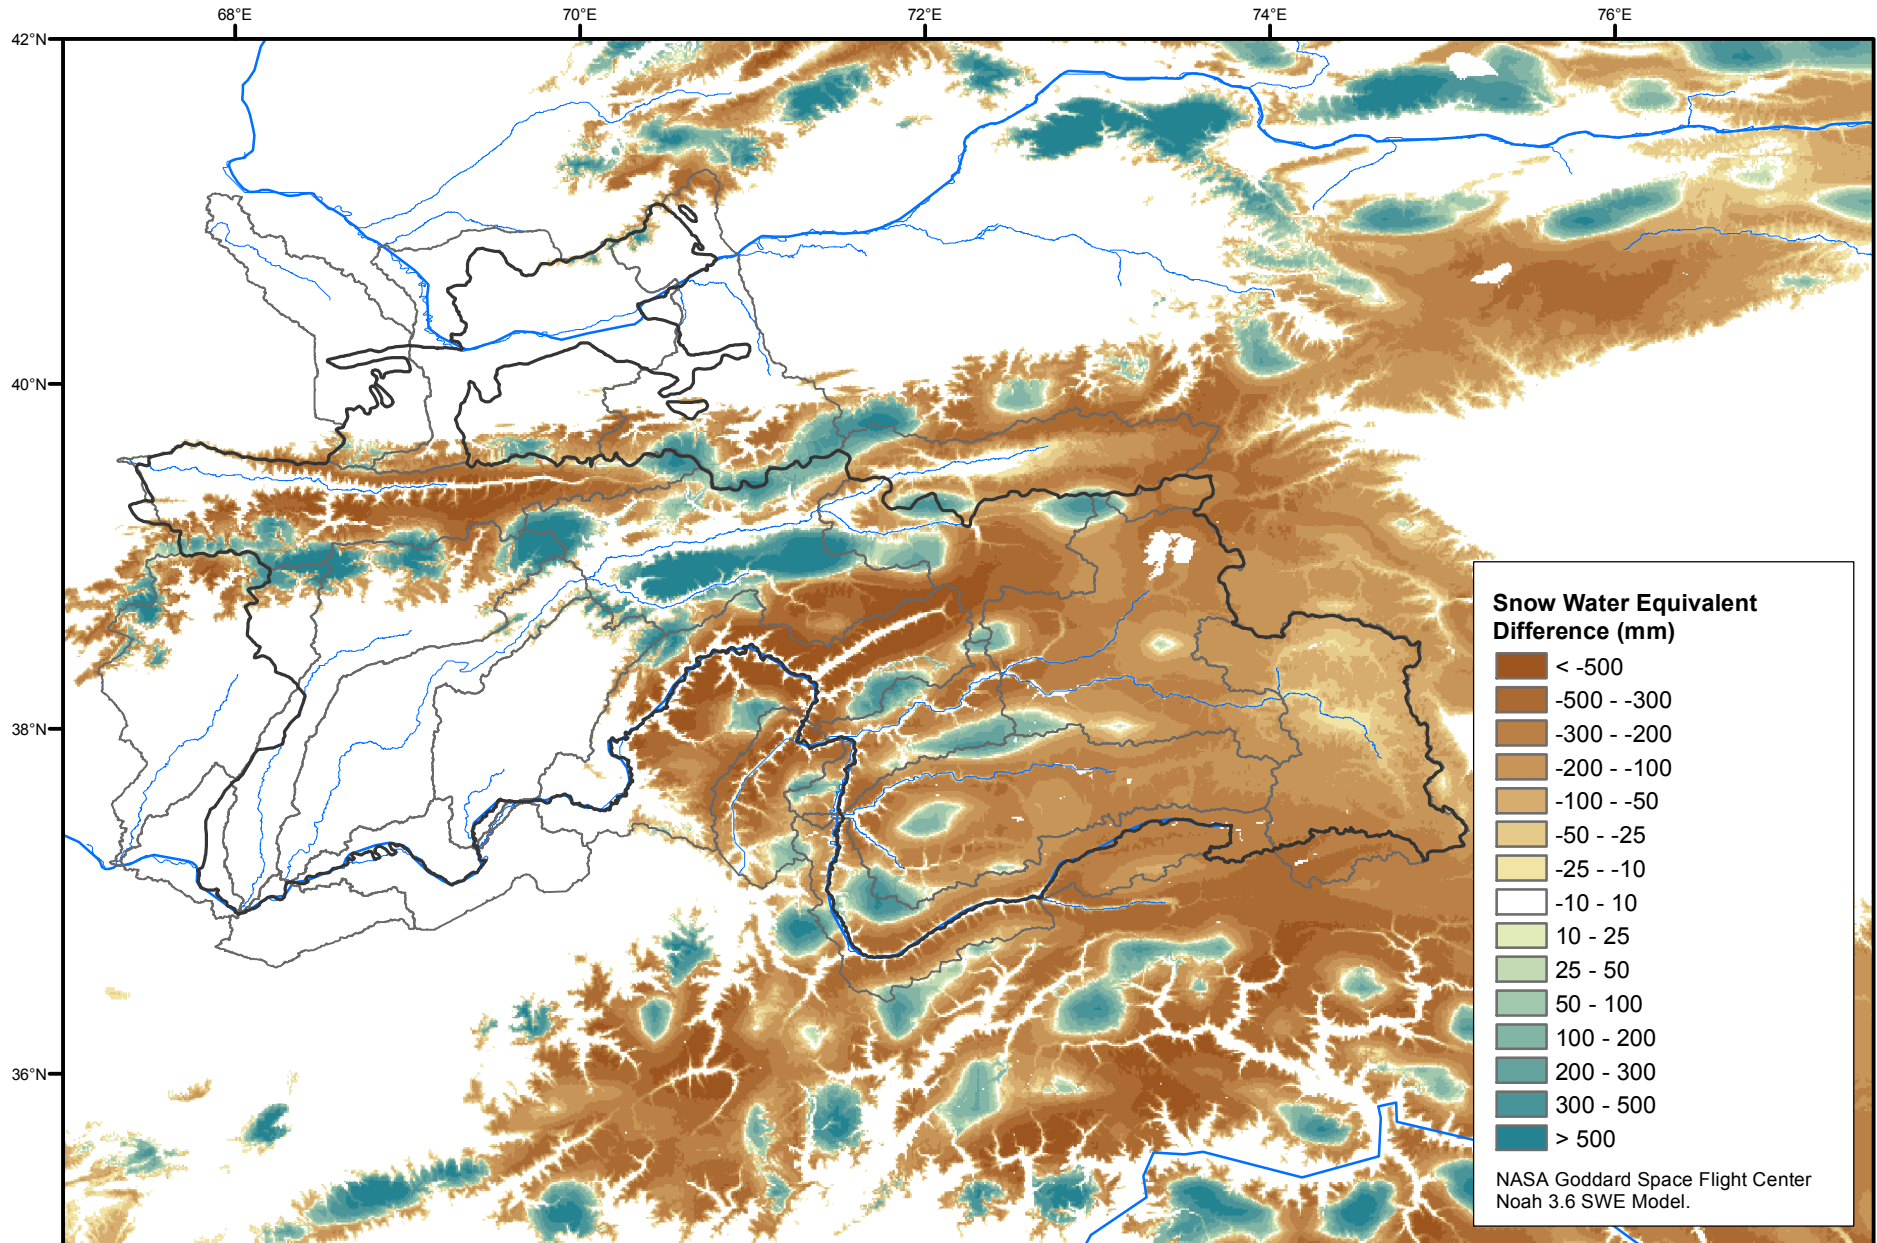

Daily Snow Water Equivalent Difference Anomaly

April 25, 2018 minus Average (2002-2016)

Map created by USGS/EROS