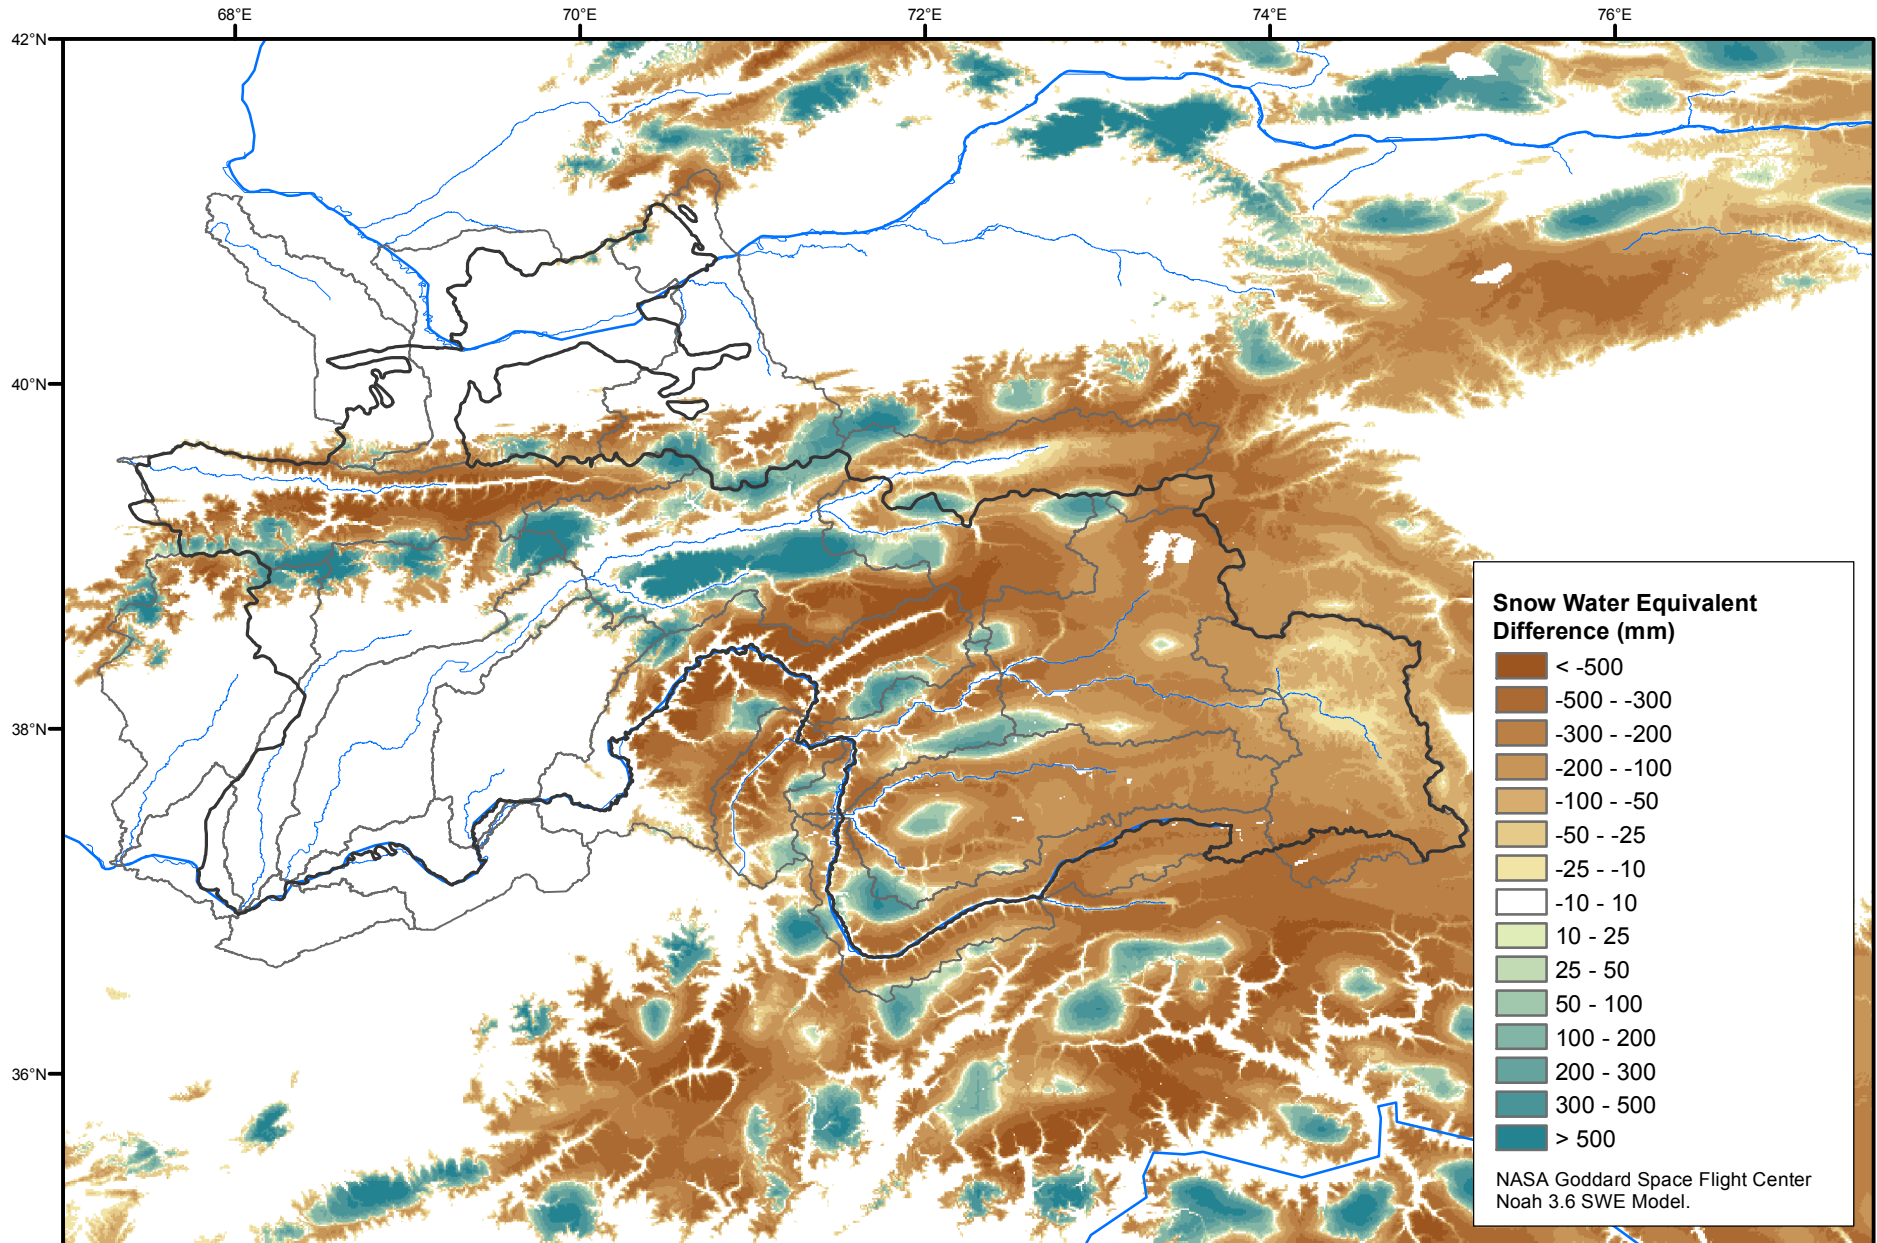

# Daily Snow Water Equivalent Difference Anomaly

April 28, 2018 minus Average (2002-2016)

Map created by USGS/EROS