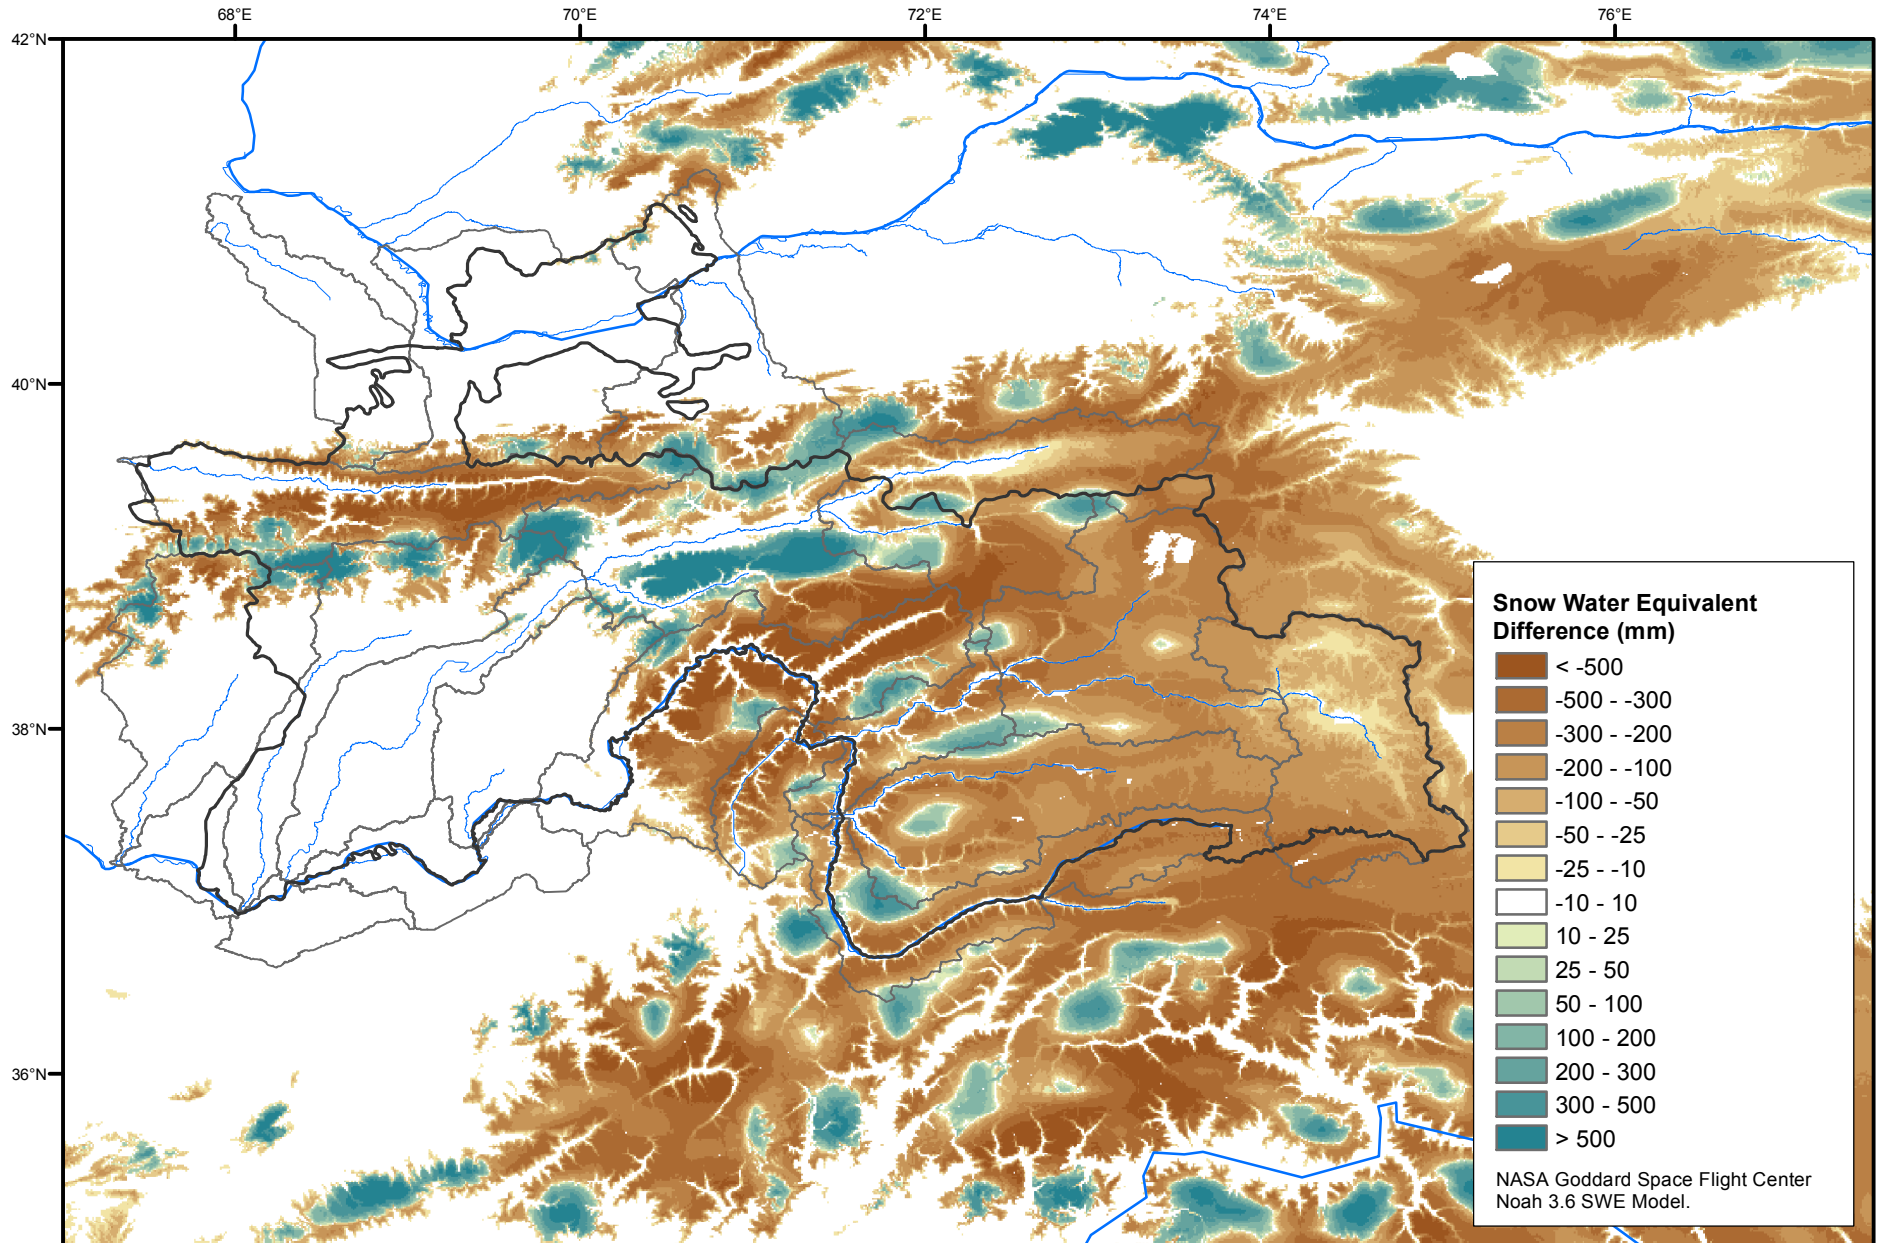

Daily Snow Water Equivalent Difference Anomaly

May 01, 2018 minus Average (2002-2016)

Map created by USGS/EROS