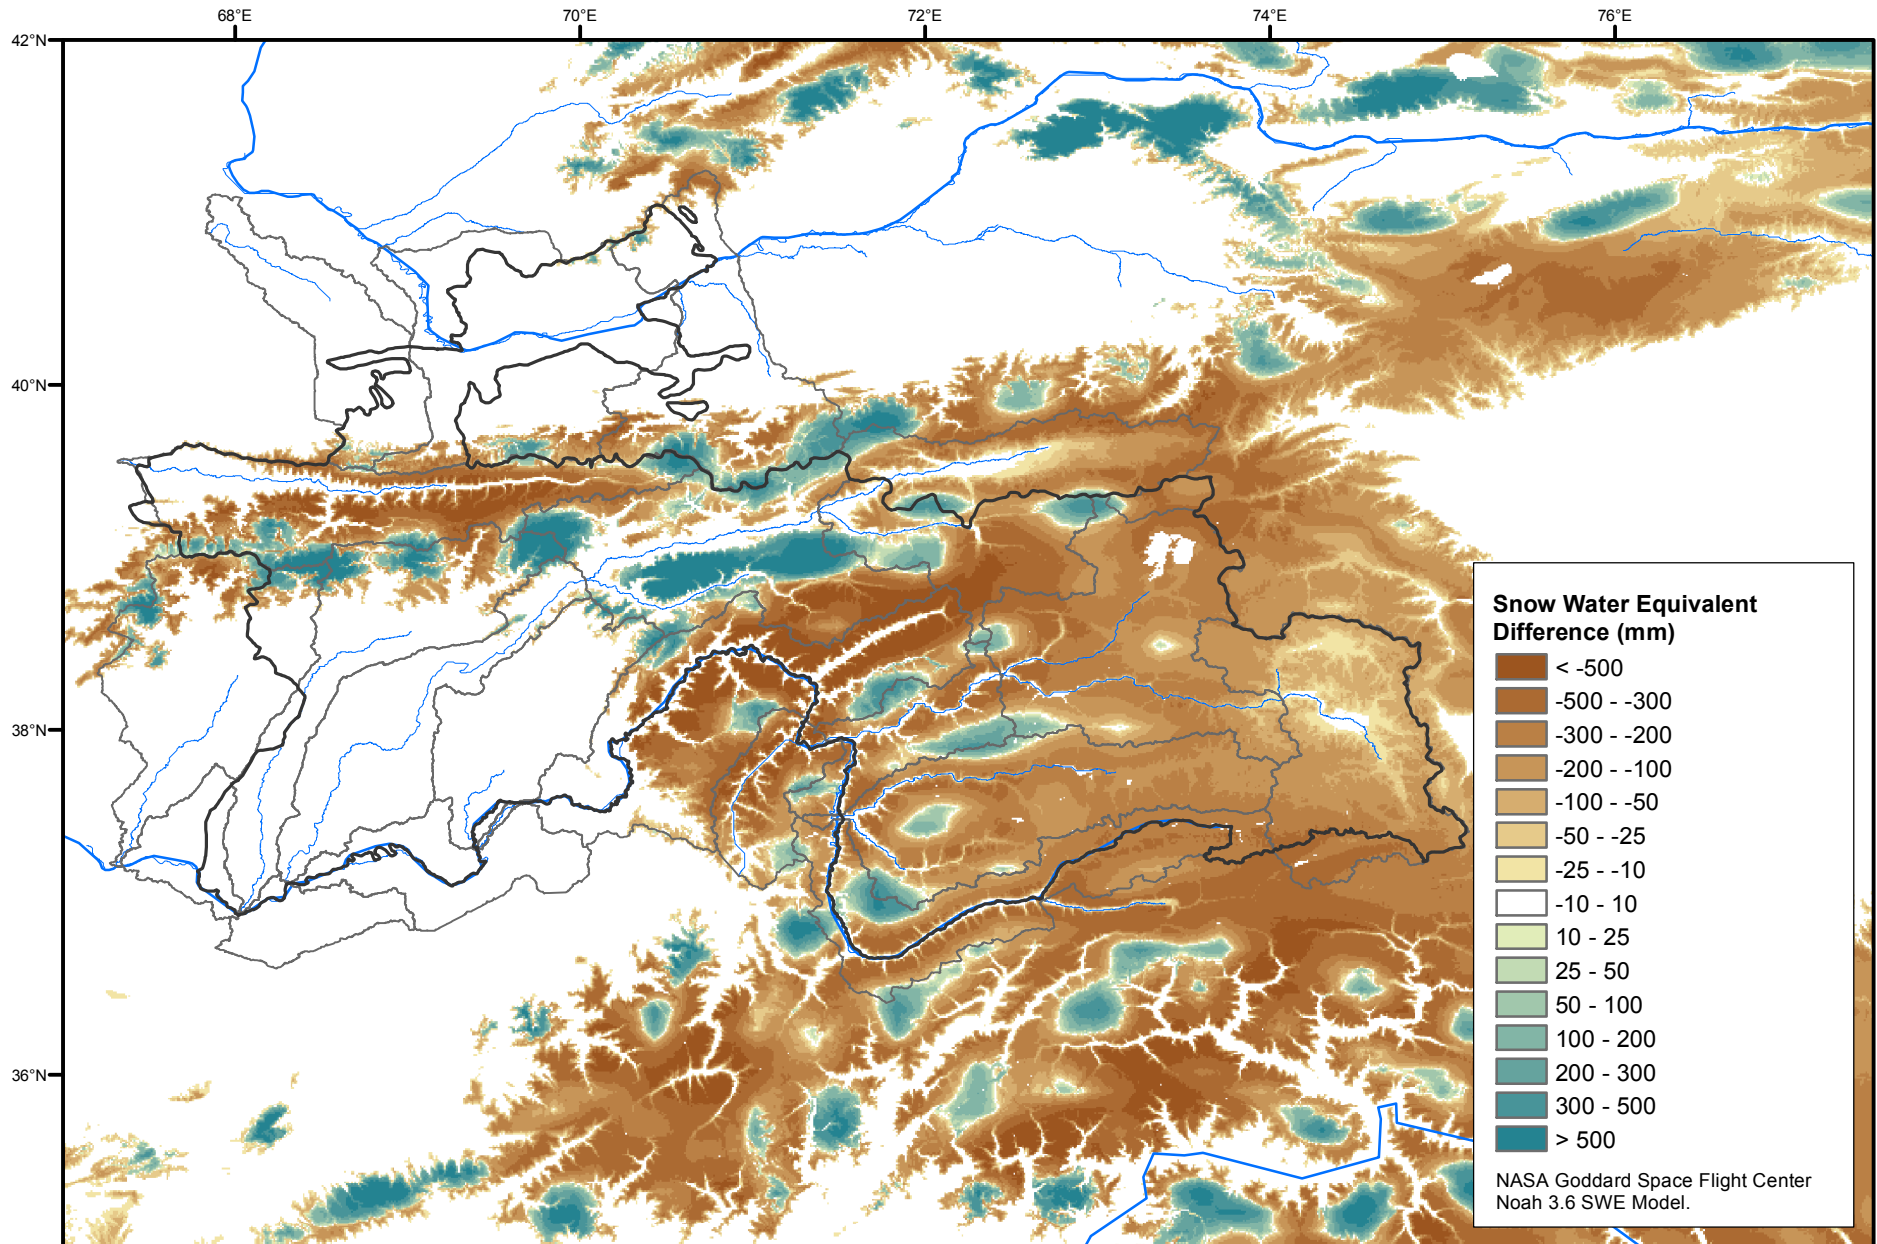

Daily Snow Water Equivalent Difference Anomaly

May 02, 2018 minus Average (2002-2016)

Map created by USGS/EROS