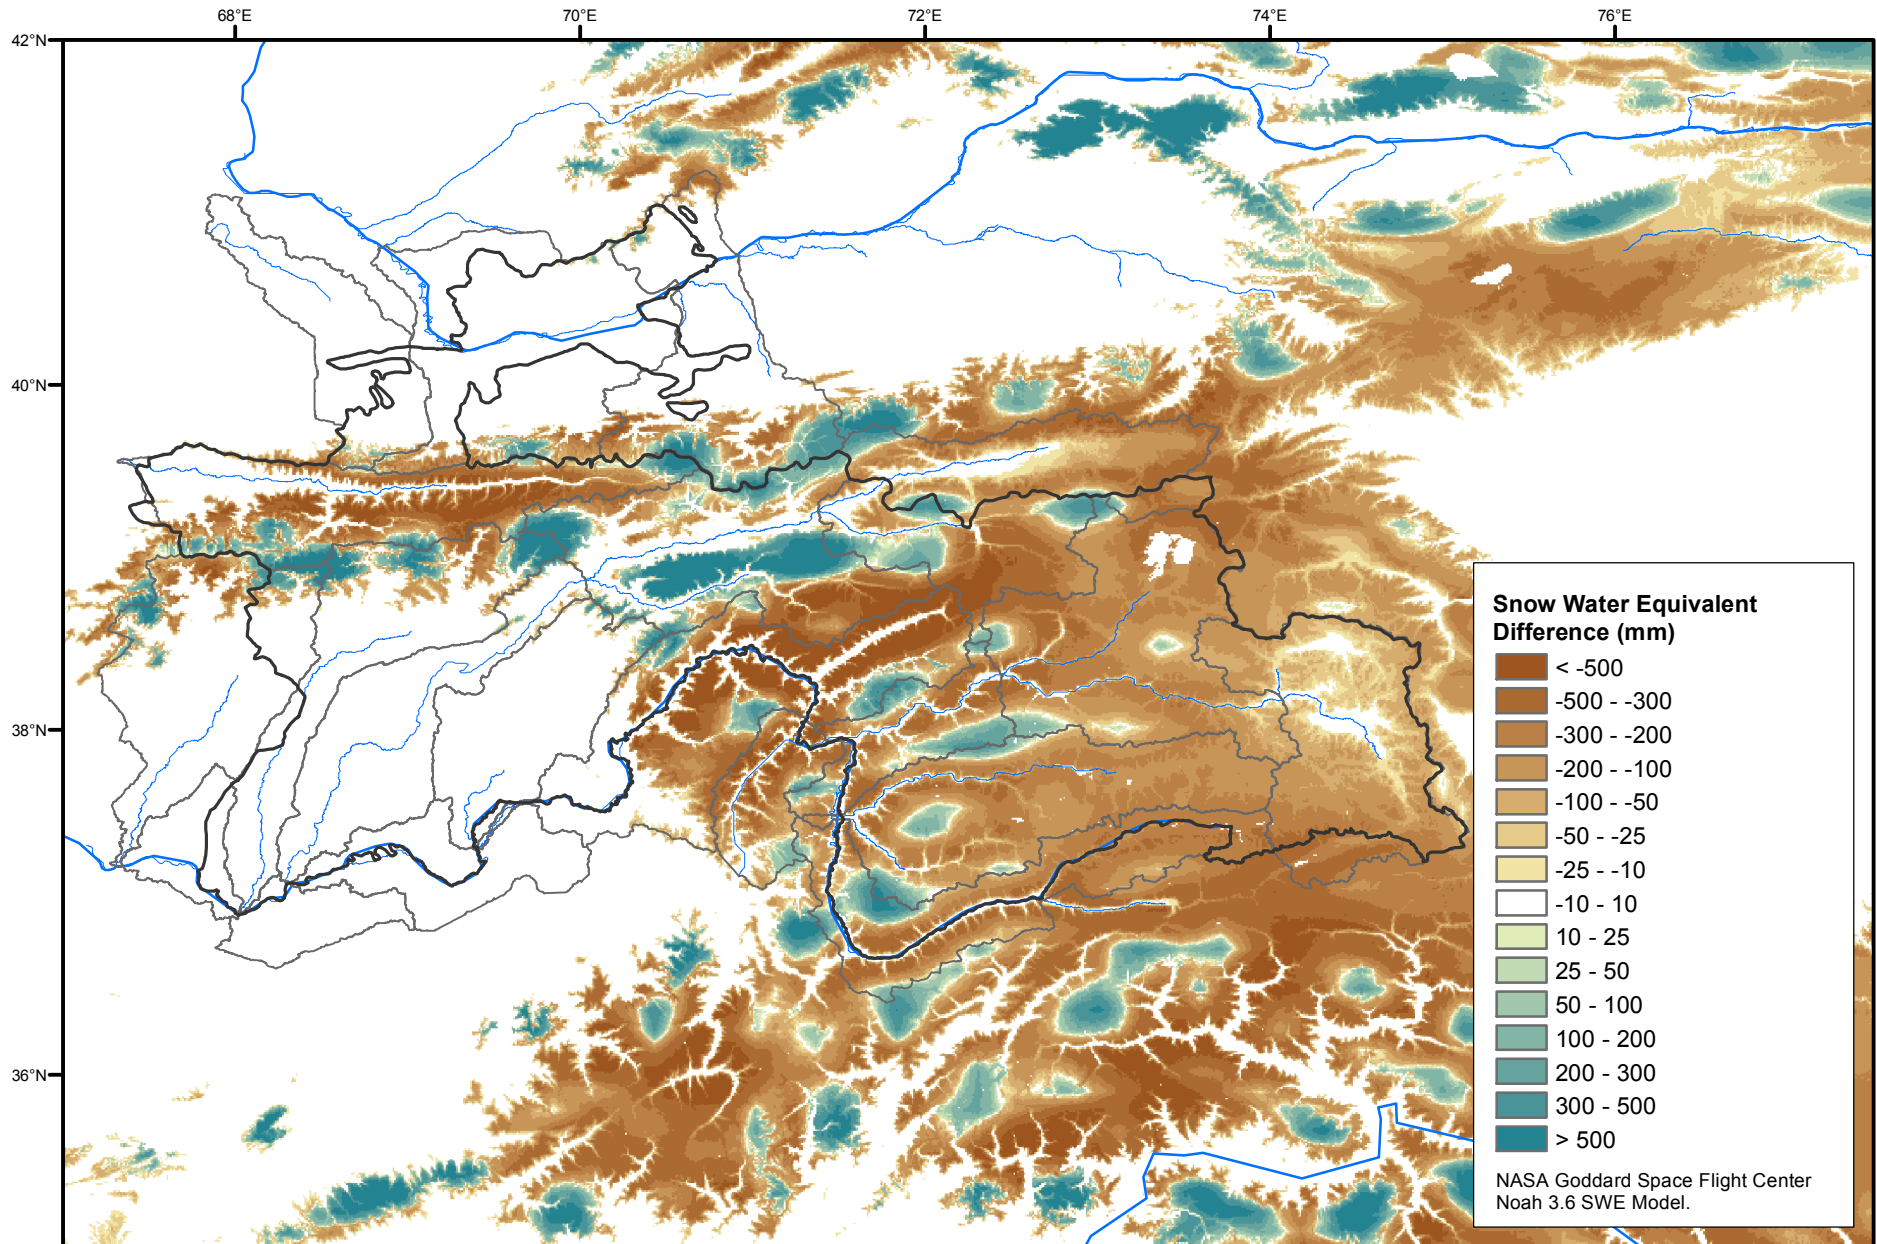

# Daily Snow Water Equivalent Difference Anomaly

May 08, 2018 minus Average (2002-2016)

Map created by USGS/EROS