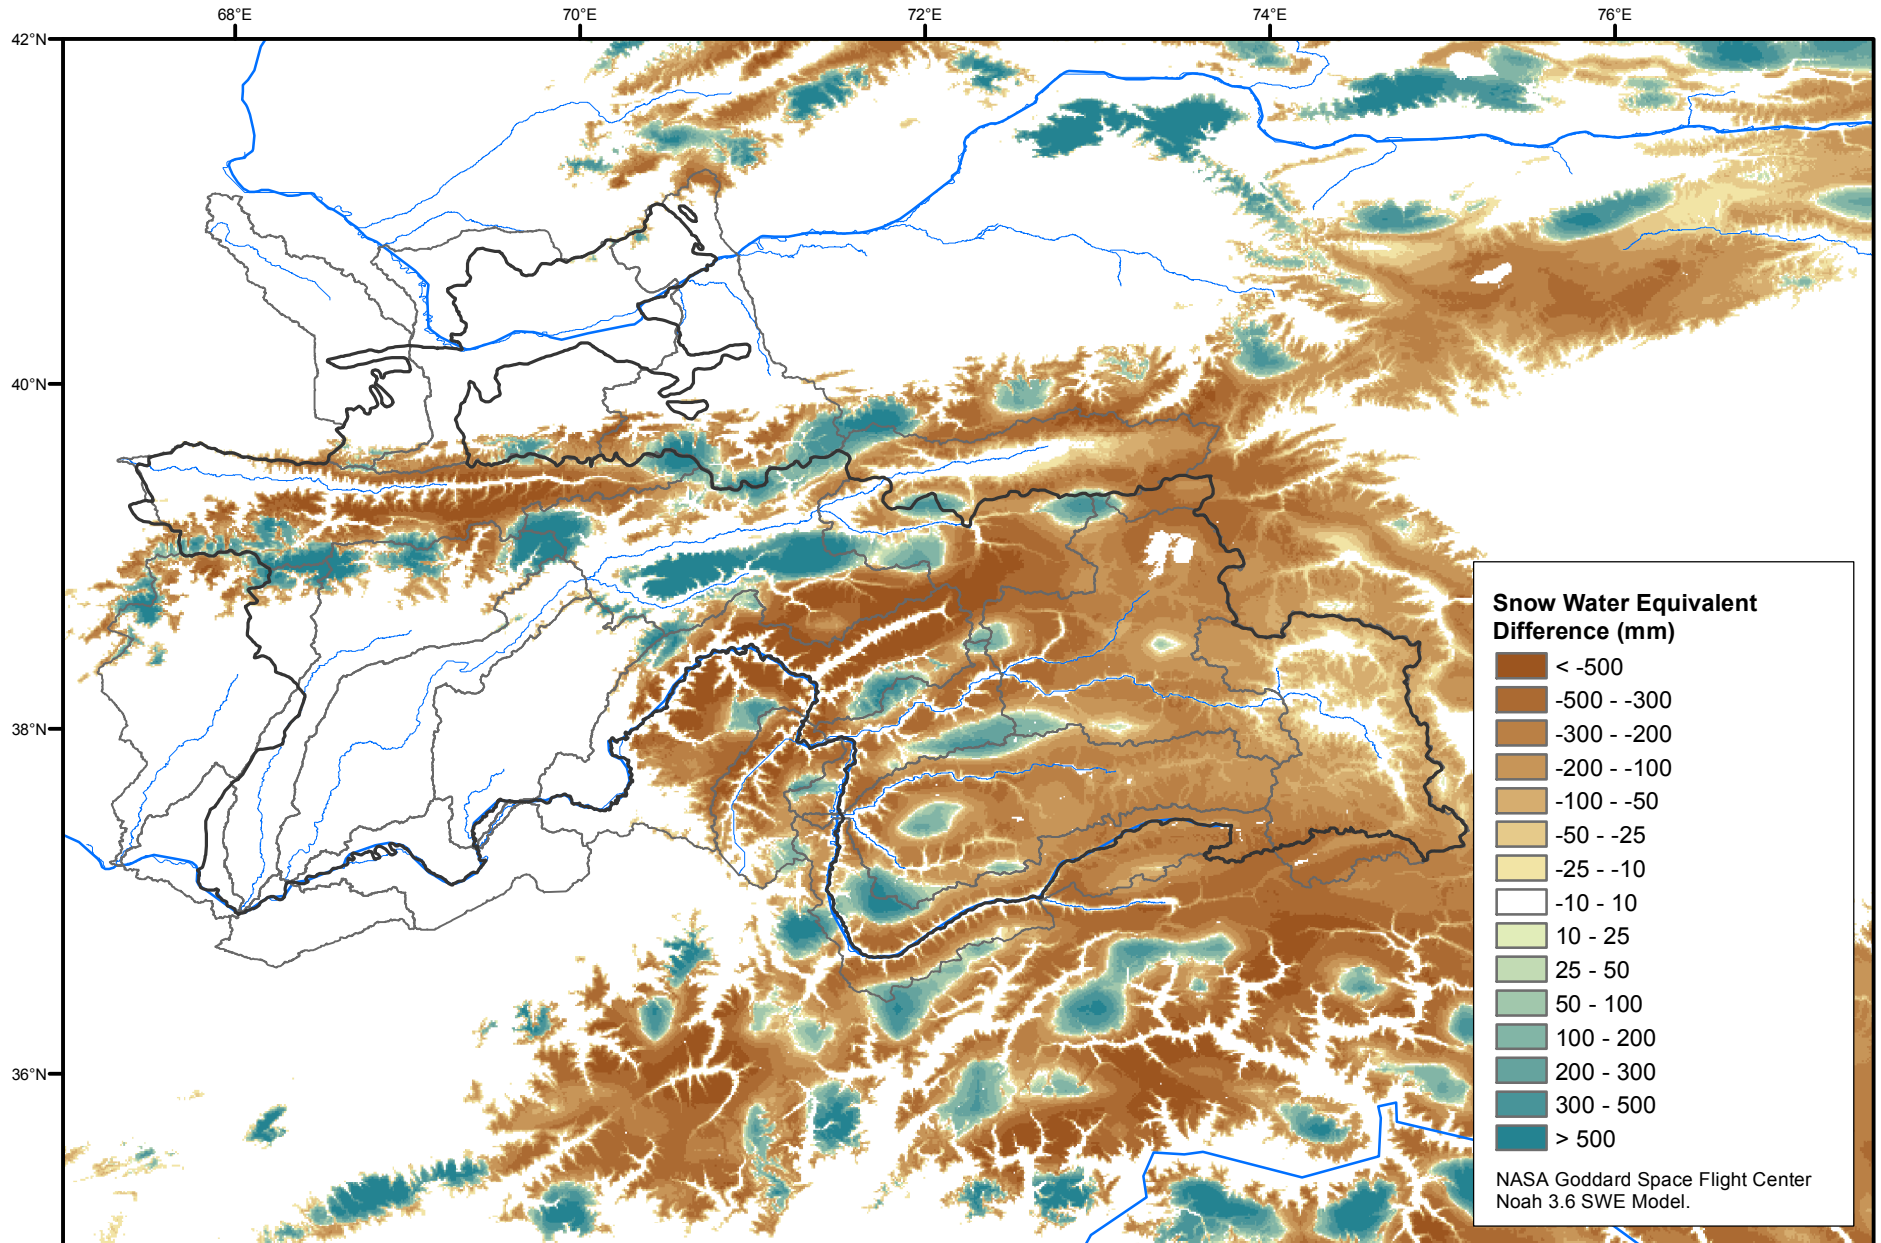

# Daily Snow Water Equivalent Difference Anomaly

May 16, 2018 minus Average (2002-2016)

Map created by USGS/EROS