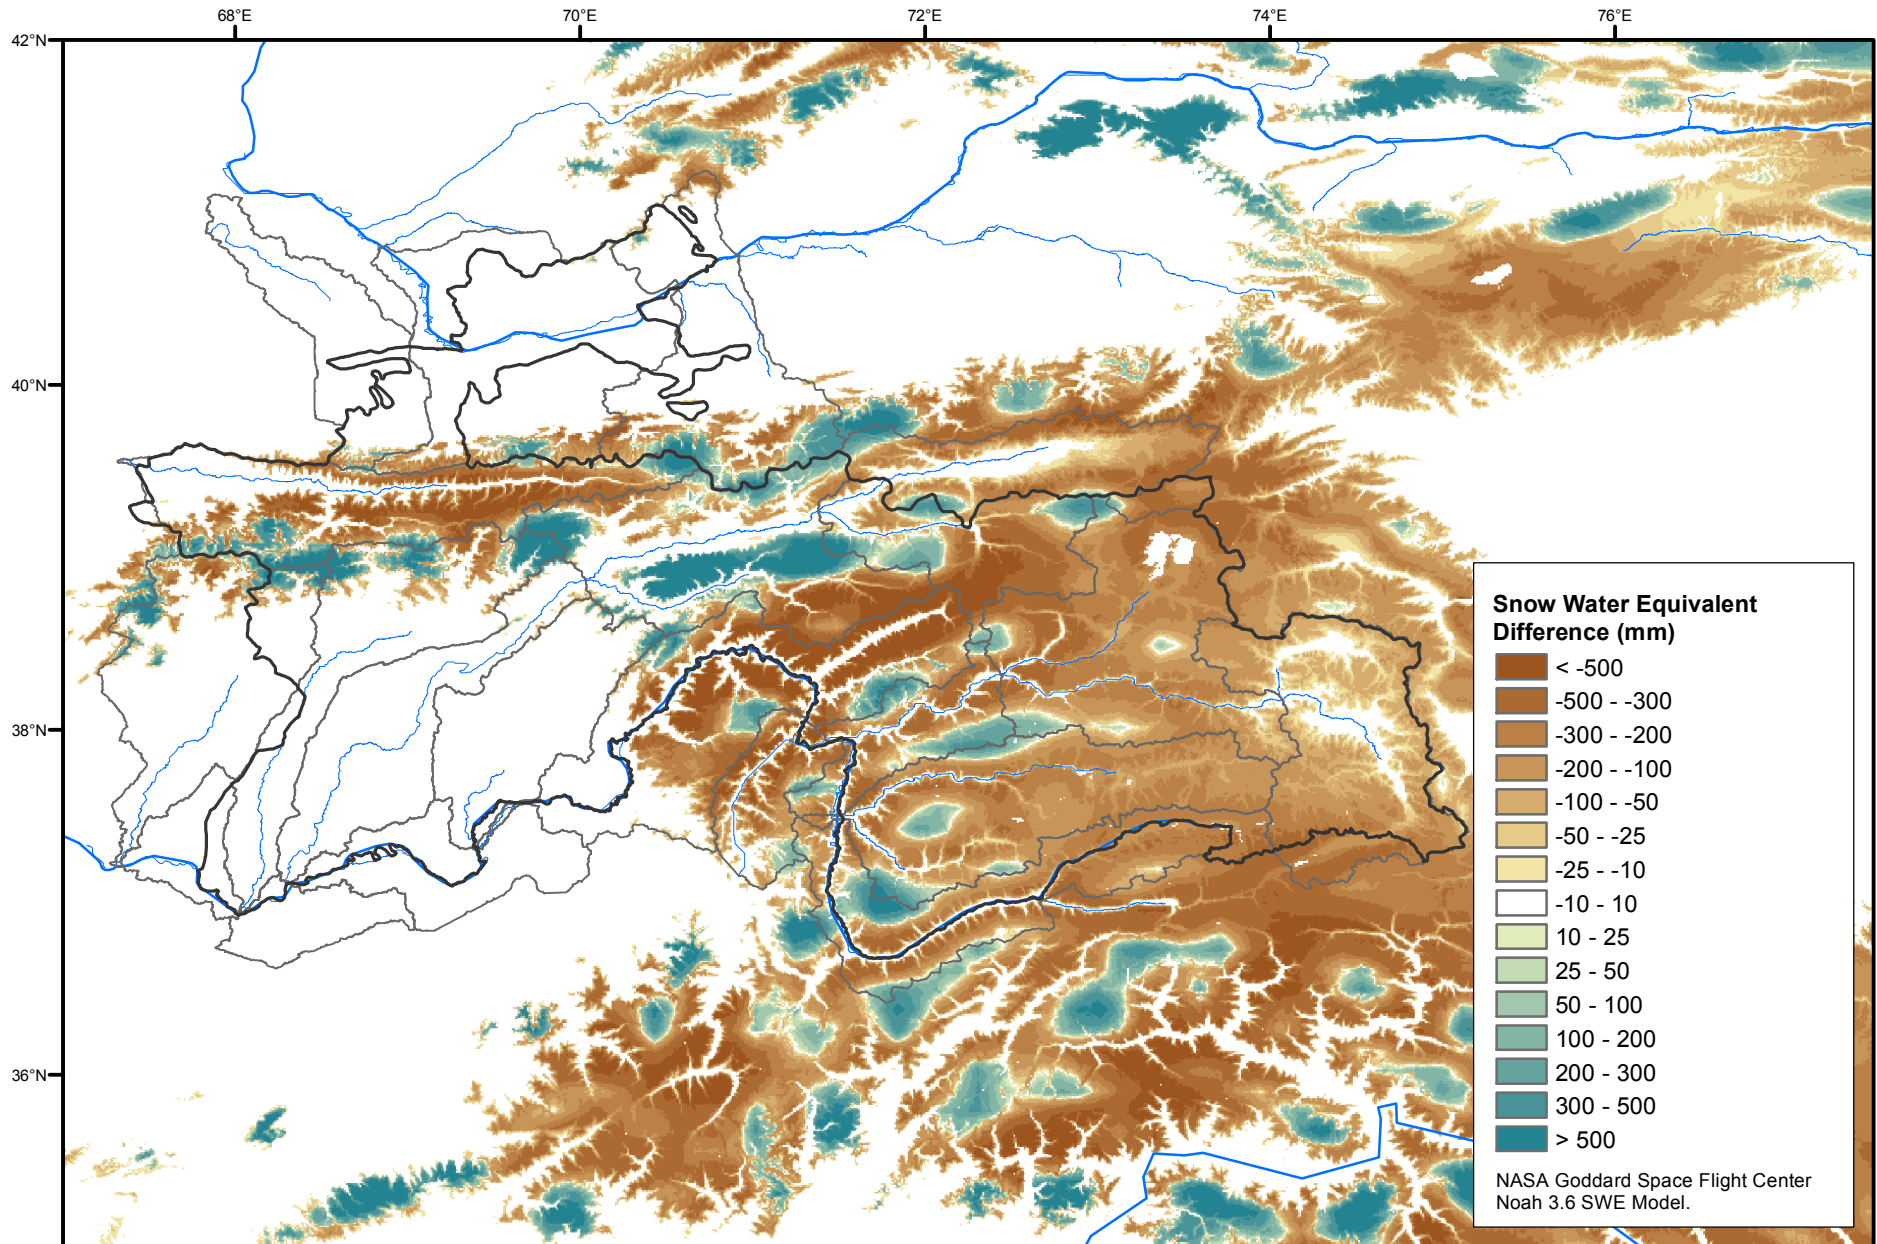

Daily Snow Water Equivalent Difference Anomaly

May 17, 2018 minus Average (2002-2016)

Map created by USGS/EROS