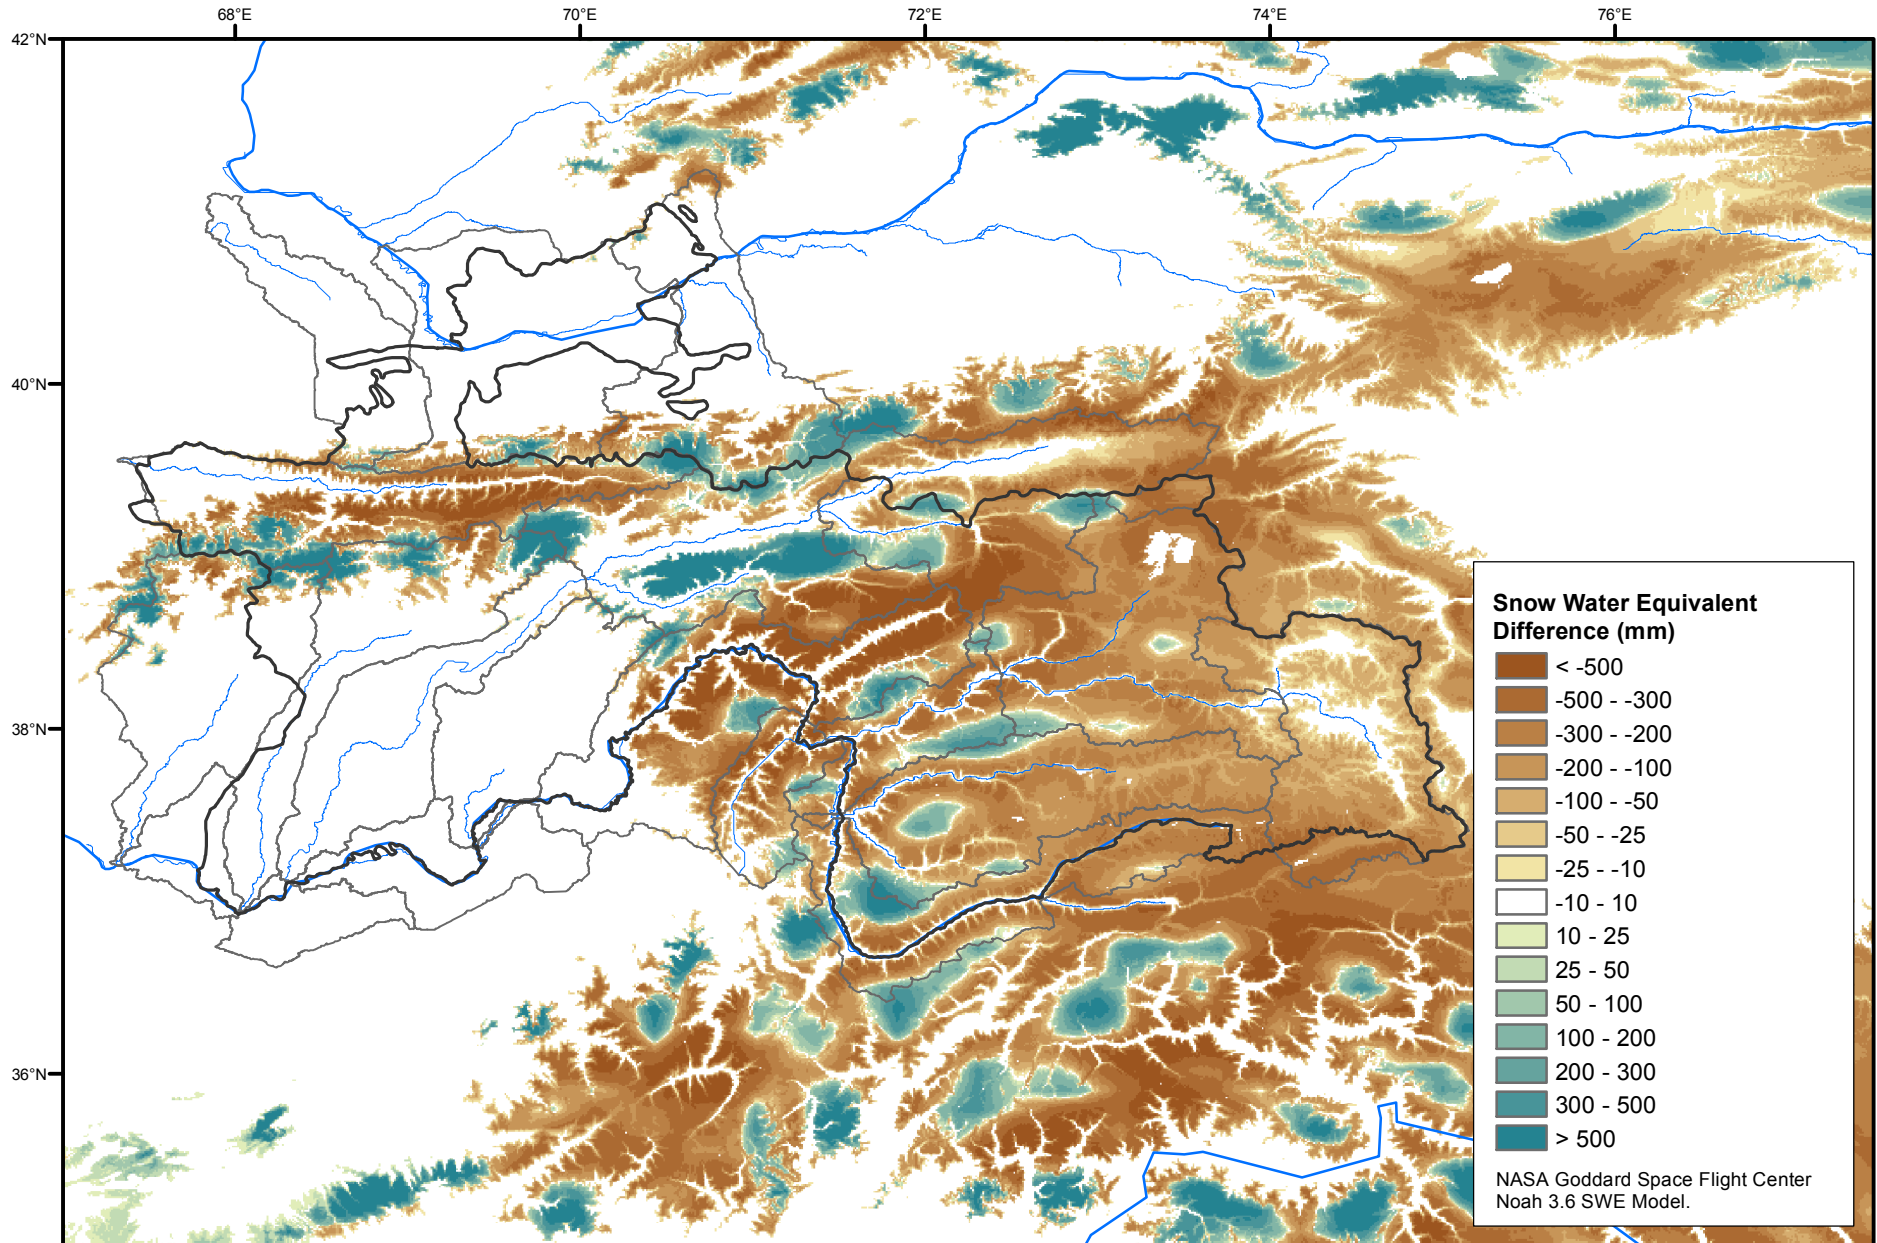

Daily Snow Water Equivalent Difference Anomaly

May 20, 2018 minus Average (2002-2016)

Map created by USGS/EROS